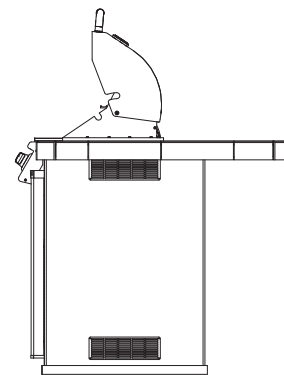

# POWER Q ISLAND W/ 43" TOP SPEC SHEET

FRONT

RIGHT

**NOTES:**

1. FOR ROCK FINISHES, ADD 1 1/2" ON ALL BASE SIDES.
2. 6" MAX HEIGHT ON ALL STUB-UPS.
3. SHOWN WITH STANDARD 4-BURNER ANGUS GRILL.
4. SCALE: 3/8" = 1'-0"