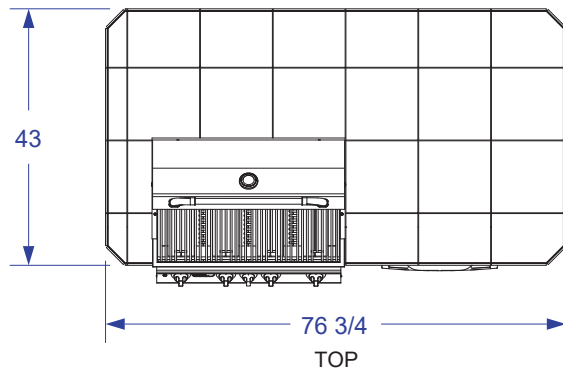

# POWER Q ISLAND W/ 43" TOP SPEC SHEET

FRONT

RIGHT

**NOTES:**

1. FOR ROCK FINISHES, ADD 1 1/2" ON ALL BASE SIDES.
2. 6" MAX HEIGHT ON ALL STUB-UPS.
3. SHOWN WITH STANDARD 4-BURNER ANGUS GRILL.
4. SCALE: 3/8" = 1'-0"