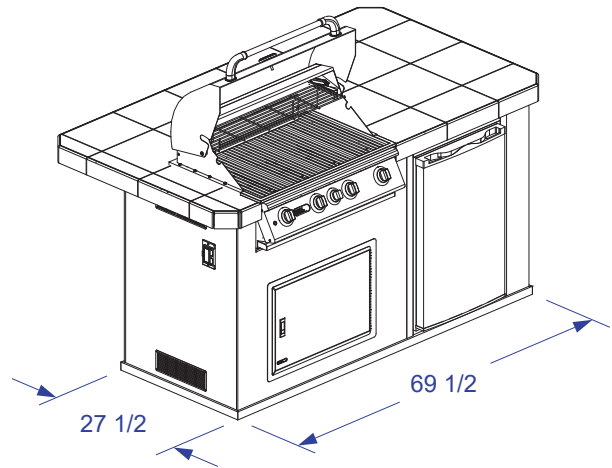

# POWER Q ISLAND W/ 43" TOP SPEC SHEET

FRONT

RIGHT

**NOTES:**

1. FOR ROCK FINISHES, ADD 1 1/2" ON ALL BASE SIDES.
2. 6" MAX HEIGHT ON ALL STUB-UPS.
3. SHOWN WITH STANDARD 4-BURNER ANGUS GRILL.
4. SCALE: 3/8" = 1'-0"