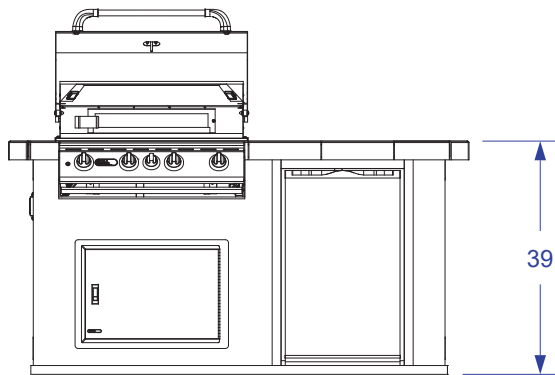

# POWER Q ISLAND W/ 43" TOP SPEC SHEET

FRONT

RIGHT

**NOTES:**

1. FOR ROCK FINISHES, ADD 1 1/2" ON ALL BASE SIDES.
2. 6" MAX HEIGHT ON ALL STUB-UPS.
3. SHOWN WITH STANDARD 4-BURNER ANGUS GRILL.
4. SCALE: 3/8" = 1'-0"