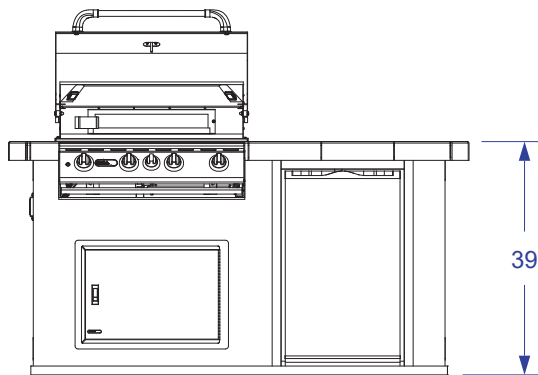

POWER Q ISLAND  
W/ 31" TOP  
SPEC SHEET

FRONT

RIGHT

**NOTES:**

1. FOR ROCK FINISHES, ADD 1 1/2" ON ALL BASE SIDES.
2. 6" MAX HEIGHT ON ALL STUB-UPS.
3. SHOWN WITH STANDARD 4-BURNER ANGUS GRILL.
4. SCALE: 3/8" = 1'-0"