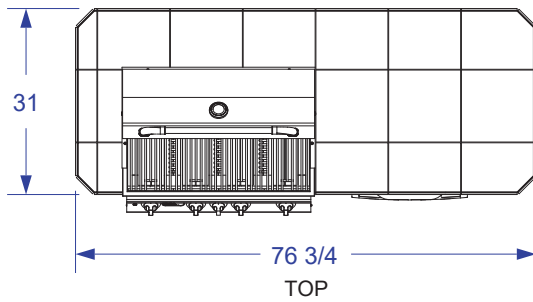

POWER Q ISLAND  
W/ 31" TOP  
SPEC SHEET

FRONT

RIGHT

**NOTES:**

1. FOR ROCK FINISHES, ADD 1 1/2" ON ALL BASE SIDES.
2. 6" MAX HEIGHT ON ALL STUB-UPS.
3. SHOWN WITH STANDARD 4-BURNER ANGUS GRILL.
4. SCALE: 3/8" = 1'-0"