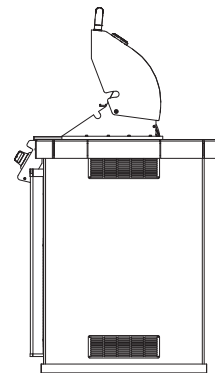

POWER Q ISLAND  
W/ 31" TOP  
SPEC SHEET

FRONT

RIGHT

**NOTES:**

1. FOR ROCK FINISHES, ADD 1 1/2" ON ALL BASE SIDES.
2. 6" MAX HEIGHT ON ALL STUB-UPS.
3. SHOWN WITH STANDARD 4-BURNER ANGUS GRILL.
4. SCALE: 3/8" = 1'-0"