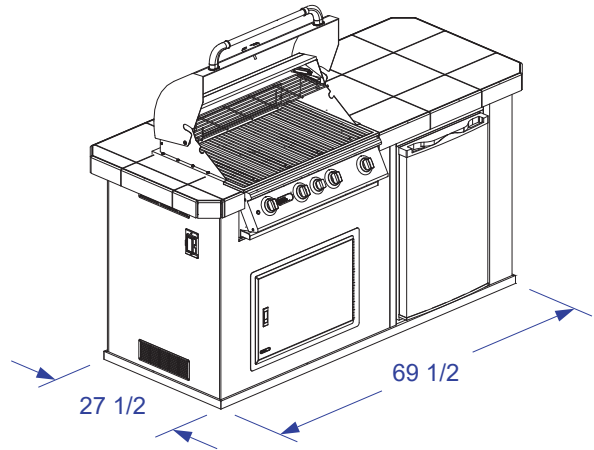

POWER Q ISLAND  
W/ 31" TOP  
SPEC SHEET

FRONT

RIGHT

**NOTES:**

1. FOR ROCK FINISHES, ADD 1 1/2" ON ALL BASE SIDES.
2. 6" MAX HEIGHT ON ALL STUB-UPS.
3. SHOWN WITH STANDARD 4-BURNER ANGUS GRILL.
4. SCALE: 3/8" = 1'-0"