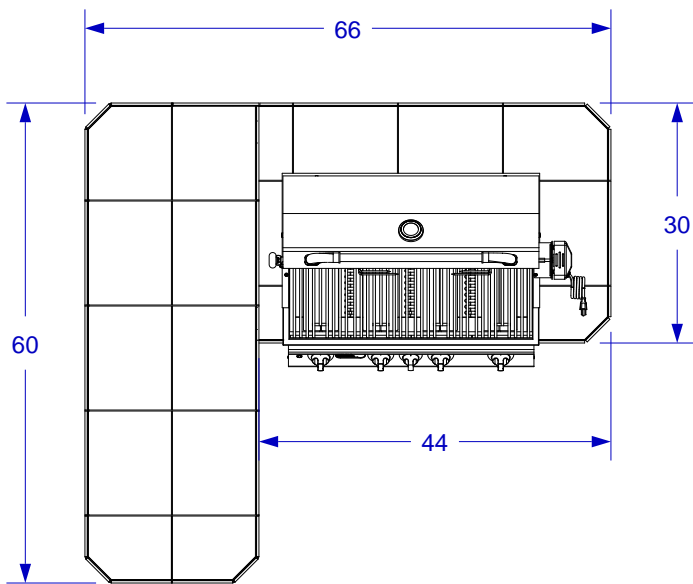

REVERSED PATIO Q ISLAND SPEC SHEET

- NOTES:**
1. 6" MAX HEIGHT ON ALL STUB-UPS.
 2. SHOWN WITH STANDARD 4-BURNER ANGUS GRILL
 3. SCALE: 1/2" = 1'-0"
 4. REVISION: 12/2014

STUB-UP DIAGRAM
(SEE NOTE #1)