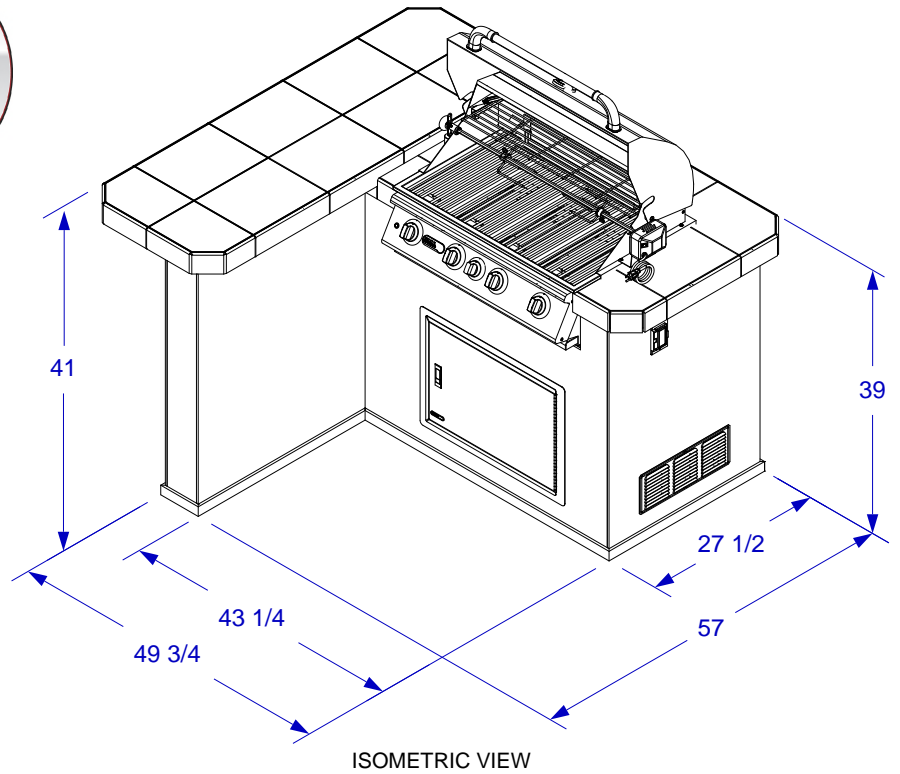

REVERSED PATIO Q ISLAND SPEC SHEET

- NOTES:**
1. 6" MAX HEIGHT ON ALL STUB-UPS.
 2. SHOWN WITH STANDARD 4-BURNER ANGUS GRILL
 3. SCALE: 1/2" = 1'-0"
 4. REVISION: 12/2014

STUB-UP DIAGRAM
(SEE NOTE #1)