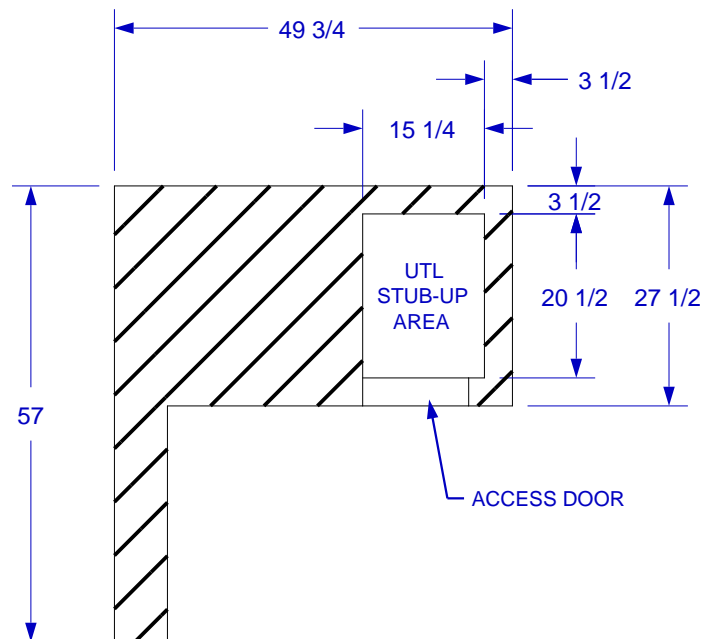

REVERSED PATIO Q ISLAND SPEC SHEET

- NOTES:**
1. 6" MAX HEIGHT ON ALL STUB-UPS.
 2. SHOWN WITH STANDARD 4-BURNER ANGUS GRILL
 3. SCALE: 1/2" = 1'-0"
 4. REVISION: 12/2014

STUB-UP DIAGRAM
(SEE NOTE #1)