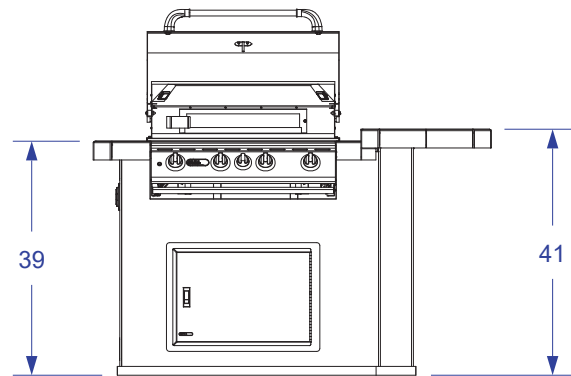

PATIO Q ISLAND SPEC SHEET

LEFT

FRONT

NOTES:

1. 6" MAX HEIGHT ON ALL STUB-UPS.
2. SHOWN WITH STANDARD 4-BURNER ANGUS GRILL.
3. SCALE: 3/8" = 1'-0"