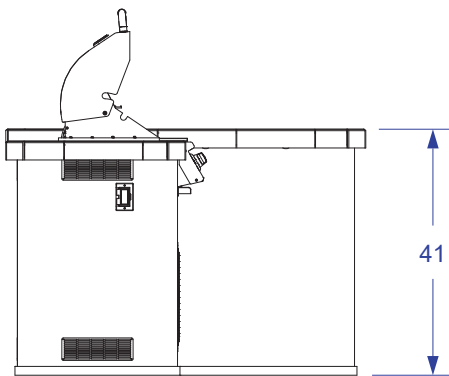

PATIO Q ISLAND SPEC SHEET

LEFT

FRONT

NOTES:

1. 6" MAX HEIGHT ON ALL STUB-UPS.
2. SHOWN WITH STANDARD 4-BURNER ANGUS GRILL.
3. SCALE: 3/8" = 1'-0"