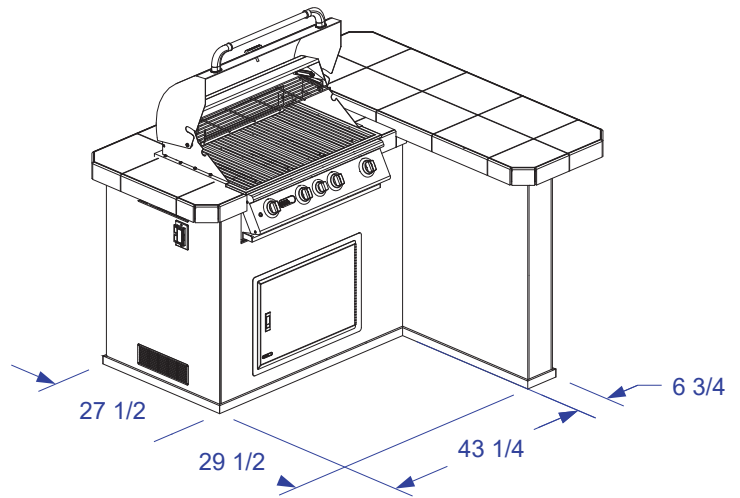

PATIO Q ISLAND SPEC SHEET

LEFT

FRONT

NOTES:

1. 6" MAX HEIGHT ON ALL STUB-UPS.
2. SHOWN WITH STANDARD 4-BURNER ANGUS GRILL.
3. SCALE: 3/8" = 1'-0"