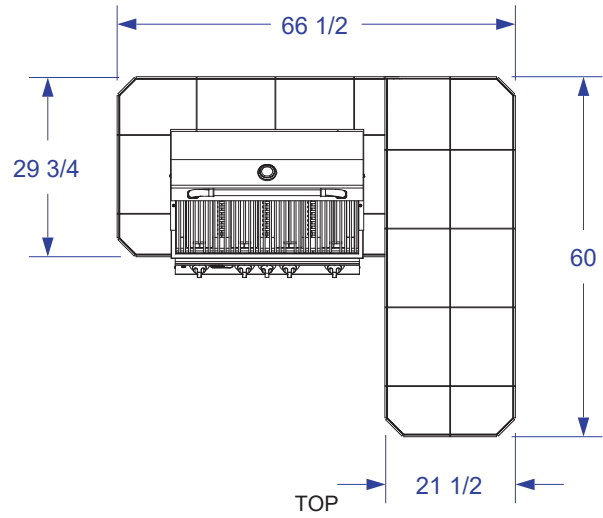

PATIO Q ISLAND SPEC SHEET

LEFT

FRONT

NOTES:

1. 6" MAX HEIGHT ON ALL STUB-UPS.
2. SHOWN WITH STANDARD 4-BURNER ANGUS GRILL.
3. SCALE: 3/8" = 1'-0"