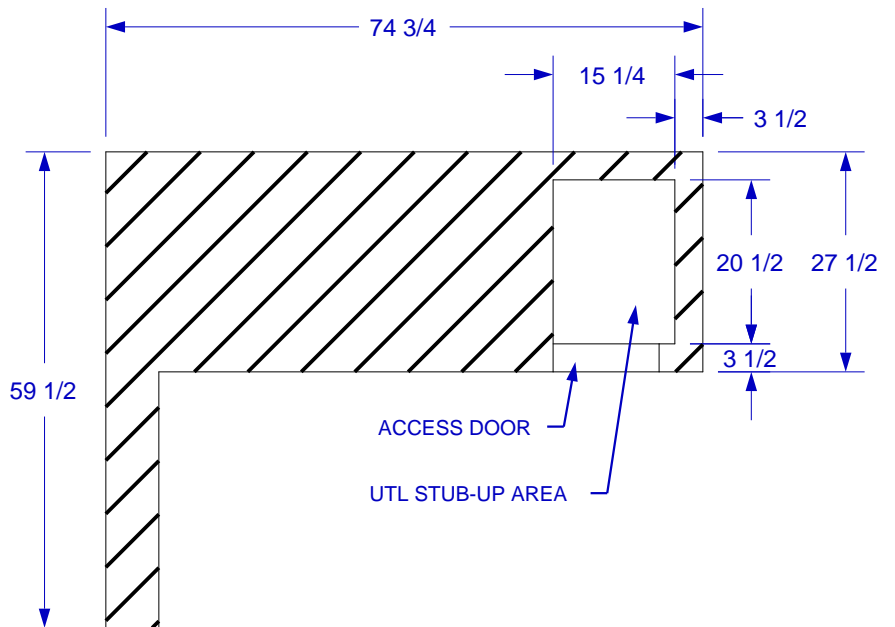

# REVERSED LUXURY Q ISLAND SPEC SHEET

- NOTES:**
1. 6" MAX HEIGHT ON ALL STUB-UPS.
  2. SHOWN WITH STANDARD 4-BURNER ANGUS GRILL
  3. SCALE: 3/8" = 1'-0"
  4. REVISION: 01/2015

STUB-UP DIAGRAM  
SCALE 1/2" = 1' 0"  
(SEE NOTE #1)