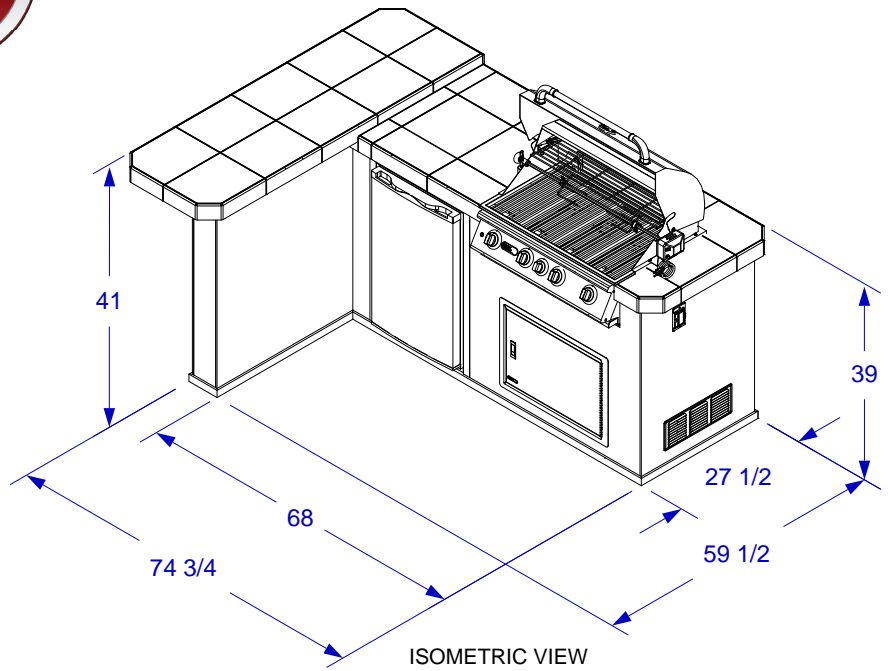

# REVERSED LUXURY Q ISLAND SPEC SHEET

- NOTES:**
1. 6" MAX HEIGHT ON ALL STUB-UPS.
  2. SHOWN WITH STANDARD 4-BURNER ANGUS GRILL
  3. SCALE: 3/8" = 1'-0"
  4. REVISION: 01/2015

STUB-UP DIAGRAM  
SCALE 1/2" = 1' 0"  
(SEE NOTE #1)