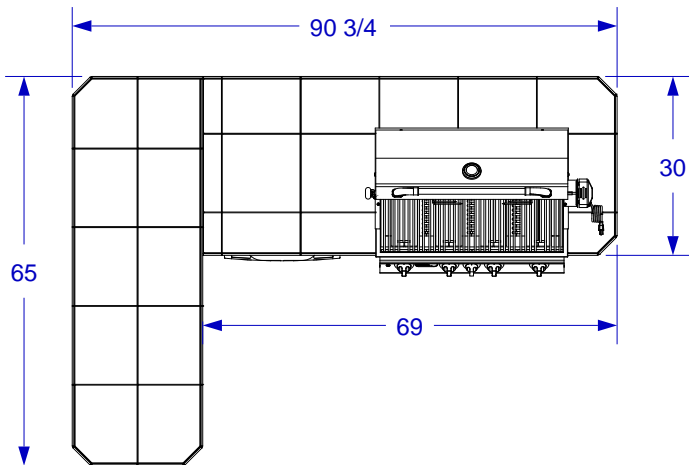

# REVERSED LUXURY Q ISLAND SPEC SHEET

- NOTES:**
1. 6" MAX HEIGHT ON ALL STUB-UPS.
  2. SHOWN WITH STANDARD 4-BURNER ANGUS GRILL
  3. SCALE: 3/8" = 1'-0"
  4. REVISION: 01/2015

STUB-UP DIAGRAM  
SCALE 1/2" = 1' 0"  
(SEE NOTE #1)