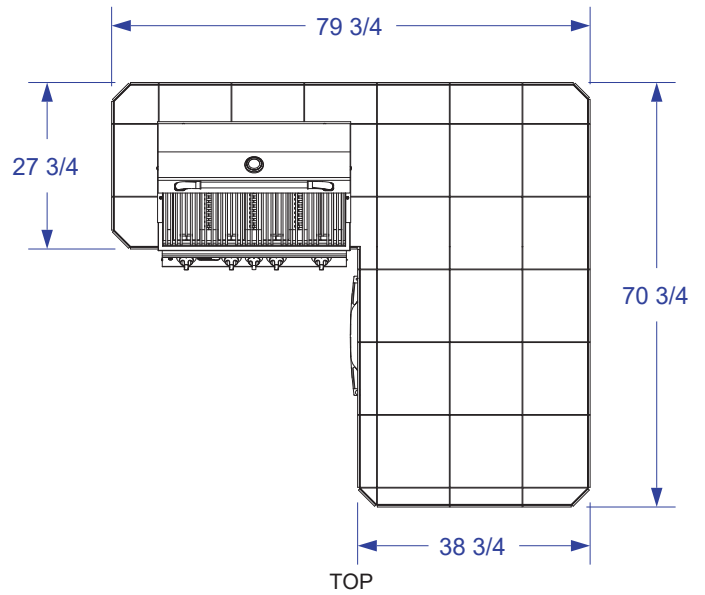

# LITTLE Q ISLAND SPEC SHEET

LEFT

FRONT

**NOTES:**

1. 6" MAX HEIGHT ON ALL STUB-UPS.
2. SHOWN WITH STANDARD 4-BURNER ANGUS GRILL.
3. SCALE: 3/8" = 1'-0"