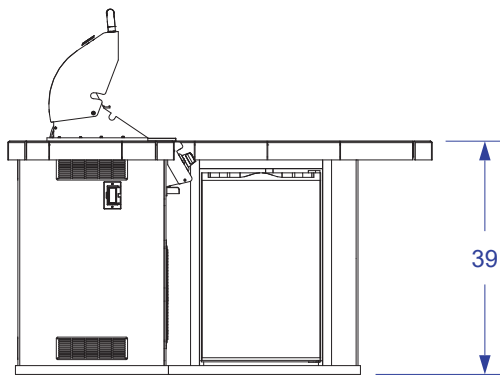

# LITTLE Q ISLAND SPEC SHEET

LEFT

FRONT

**NOTES:**

1. 6" MAX HEIGHT ON ALL STUB-UPS.
2. SHOWN WITH STANDARD 4-BURNER ANGUS GRILL.
3. SCALE: 3/8" = 1'-0"