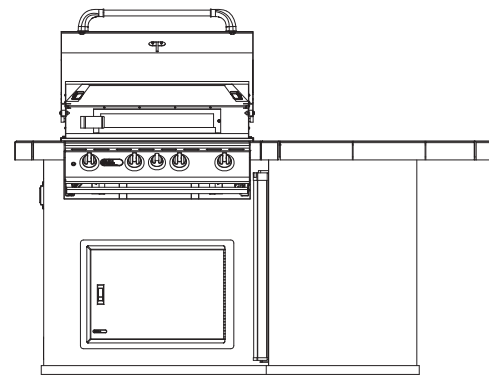

# LITTLE Q ISLAND SPEC SHEET

LEFT

FRONT

**NOTES:**

1. 6" MAX HEIGHT ON ALL STUB-UPS.
2. SHOWN WITH STANDARD 4-BURNER ANGUS GRILL.
3. SCALE: 3/8" = 1'-0"