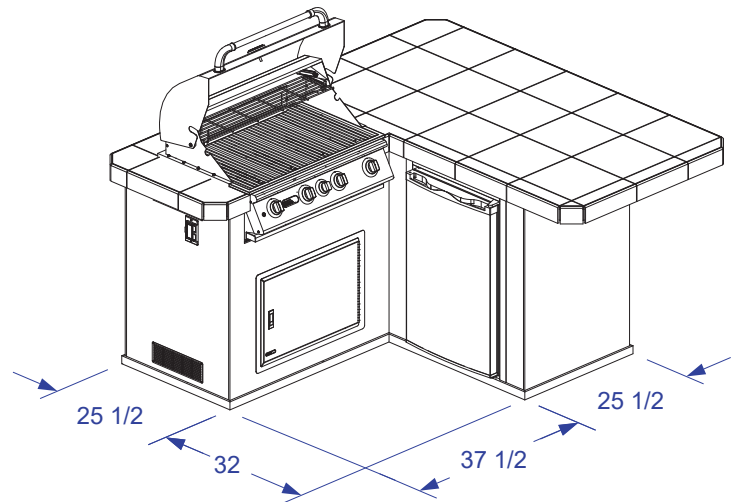

# LITTLE Q ISLAND SPEC SHEET

LEFT

FRONT

**NOTES:**

1. 6" MAX HEIGHT ON ALL STUB-UPS.
2. SHOWN WITH STANDARD 4-BURNER ANGUS GRILL.
3. SCALE: 3/8" = 1'-0"