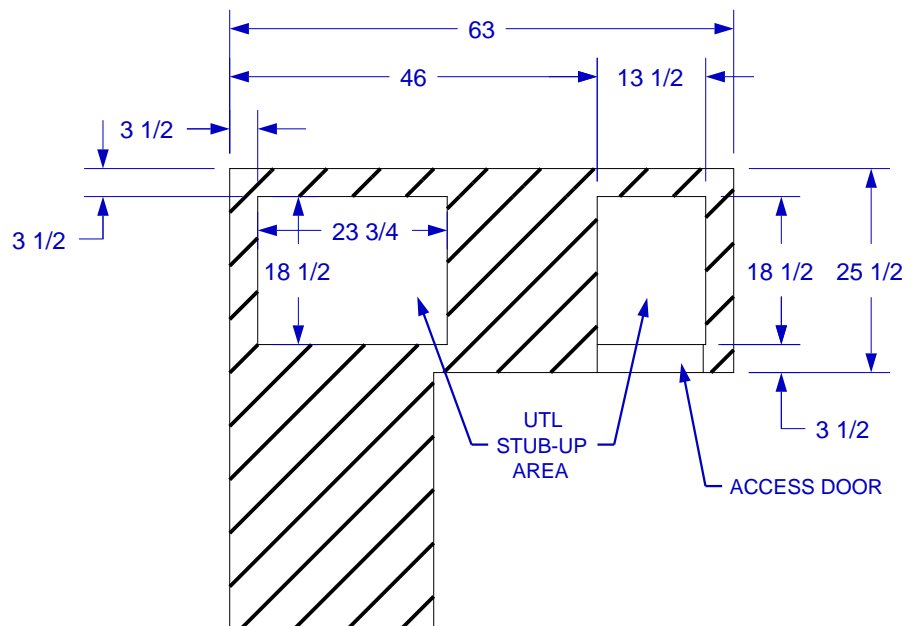

REVERSED LITTLE Q ISLAND SPEC SHEET

ISOMETRIC VIEW

TOP VIEW

STUB-UP DIAGRAM
SCALE 1/2" = 1' 0"
(SEE NOTE #1)

NOTES:

1. 6" MAX HEIGHT ON ALL STUB-UPS.
2. SHOWN WITH STANDARD 4-BURNER ANGUS GRILL
3. SCALE: 3/8" = 1'-0"
4. REVISION: 08/2010