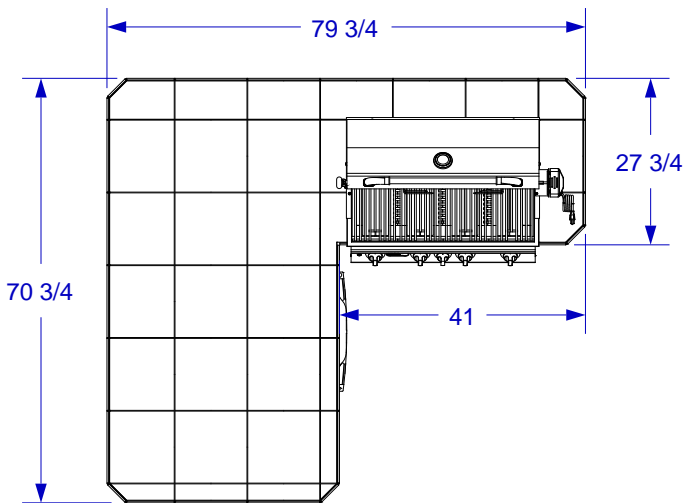

REVERSED LITTLE Q ISLAND SPEC SHEET

ISOMETRIC VIEW

TOP VIEW

STUB-UP DIAGRAM
SCALE 1/2" = 1' 0"
(SEE NOTE #1)

NOTES:

1. 6" MAX HEIGHT ON ALL STUB-UPS.
2. SHOWN WITH STANDARD 4-BURNER ANGUS GRILL
3. SCALE: 3/8" = 1'-0"
4. REVISION: 08/2010