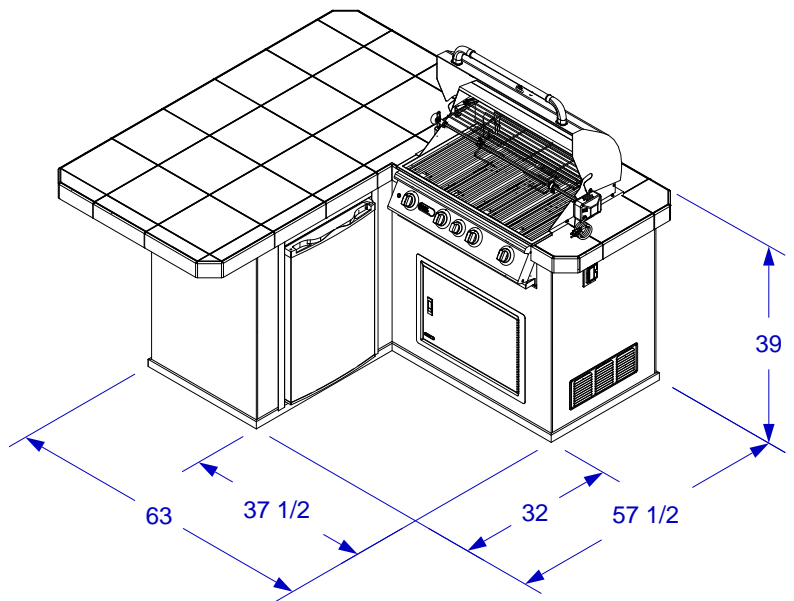

REVERSED LITTLE Q ISLAND SPEC SHEET

ISOMETRIC VIEW

TOP VIEW

STUB-UP DIAGRAM
SCALE 1/2" = 1' 0"
(SEE NOTE #1)

NOTES:

1. 6" MAX HEIGHT ON ALL STUB-UPS.
2. SHOWN WITH STANDARD 4-BURNER ANGUS GRILL
3. SCALE: 3/8" = 1'-0"
4. REVISION: 08/2010