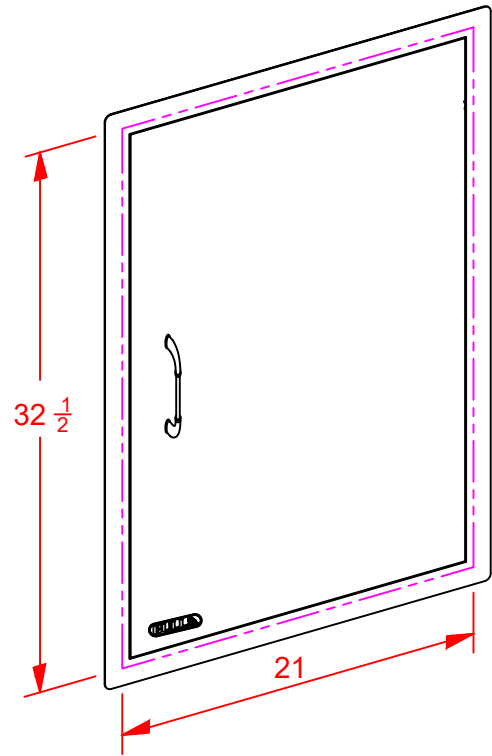

WWW.BULLBBQ.COM

SPEC SHEET
ITEM #89985
EXTRA LARGE VERTICAL DOOR

PERSPECTIVE VIEW
 WITH INSTALLATION
 CUT OUT DIMENSIONS

TOP VIEW

FRONT VIEW

SIDE VIEW

BACK VIEW

NOTES:

- 1) ALL DIMENSIONS ARE IN INCH UNITS
- 2) REFER TO PERSPECTIVE VIEW FOR INSTALLATION CUTOUT DIMENSIONS.