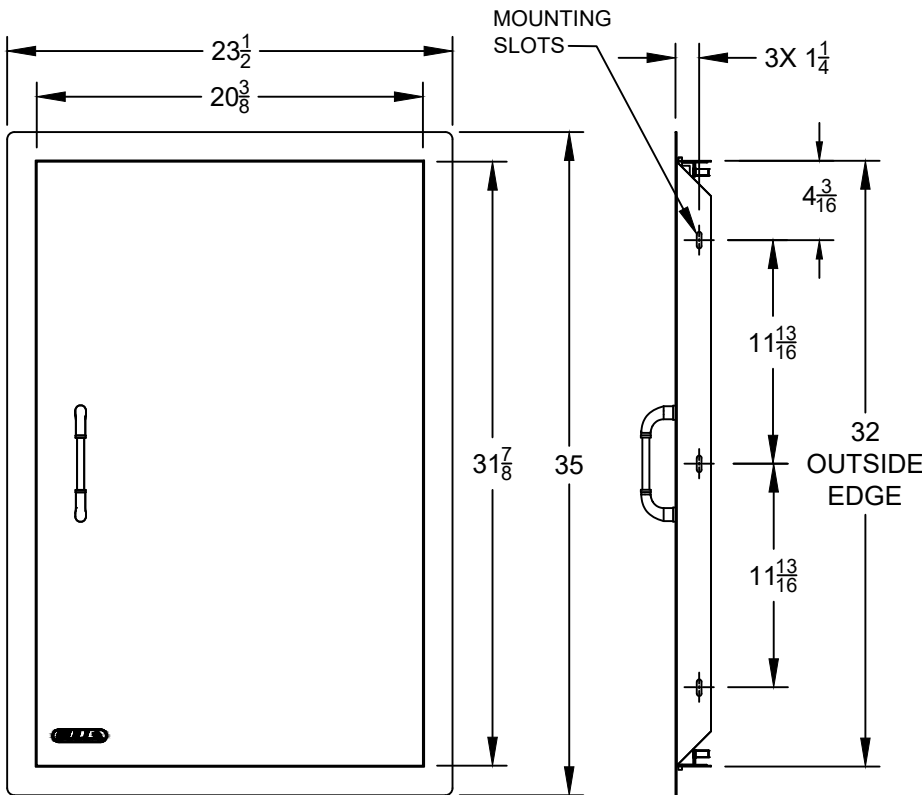

WWW.BULLBBQ.COM

SPEC SHEET
ITEM #89985
EXTRA LARGE VERTICAL DOOR

PERSPECTIVE VIEW
 WITH INSTALLATION
 CUT OUT DIMENSIONS

TOP VIEW

FRONT VIEW

SIDE VIEW

BACK VIEW

NOTES:

- 1) ALL DIMENSIONS ARE IN INCH UNITS
- 2) REFER TO PERSPECTIVE VIEW FOR INSTALLATION CUTOUT DIMENSIONS.