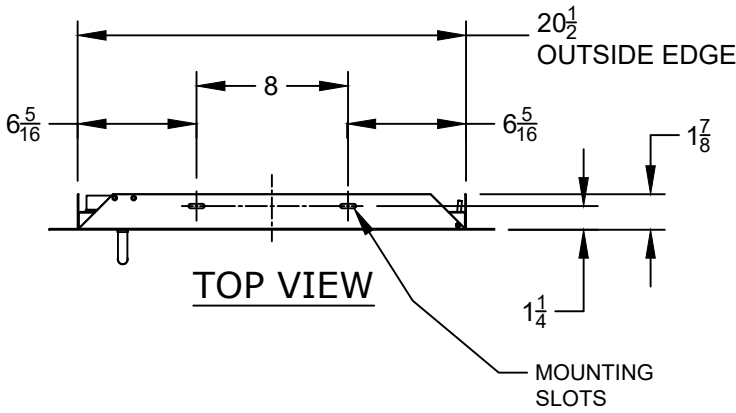

WWW.BULLBBQ.COM

SPEC SHEET
ITEM #89985
EXTRA LARGE VERTICAL DOOR

PERSPECTIVE VIEW
 WITH INSTALLATION
 CUT OUT DIMENSIONS

TOP VIEW

FRONT VIEW

SIDE VIEW

BACK VIEW

NOTES:

- 1) ALL DIMENSIONS ARE IN INCH UNITS
- 2) REFER TO PERSPECTIVE VIEW FOR INSTALLATION CUTOUT DIMENSIONS.