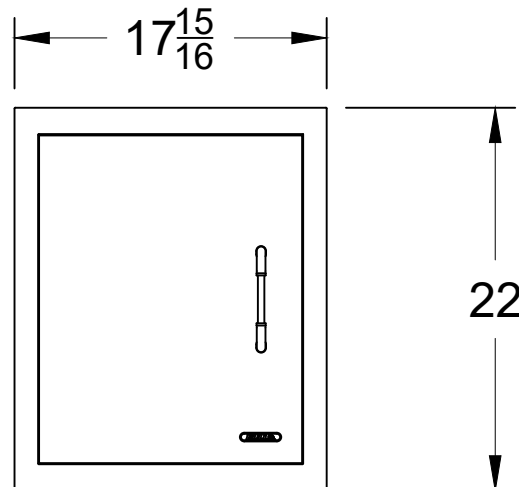

WWW.BULLBBQ.COM

VERTICAL SINGLE DOOR
LEFT HINGED WITH REVEAL
SPEC SHEET
ITEM # 98560

TOP VIEW

PERSPECTIVE VIEW

WITH INSTALLATION
CUT OUT DIMENSIONS

FRONT VIEW

SIDE VIEW

NOTES:

- 1) ALL DIMENSIONS ARE IN INCH UNITS
- 2) REFER TO PERSPECTIVE VIEW FOR INSTALLATION CUTOUT DIMENSIONS.