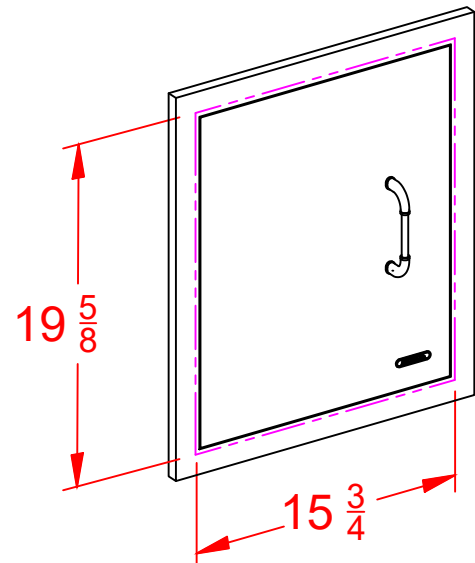

WWW.BULLBBQ.COM

VERTICAL SINGLE DOOR
LEFT HINGED WITH REVEAL
SPEC SHEET
ITEM # 98560

TOP VIEW

PERSPECTIVE VIEW

WITH INSTALLATION
CUT OUT DIMENSIONS

FRONT VIEW

SIDE VIEW

NOTES:

- 1) ALL DIMENSIONS ARE IN INCH UNITS
- 2) REFER TO PERSPECTIVE VIEW FOR INSTALLATION CUTOUT DIMENSIONS.