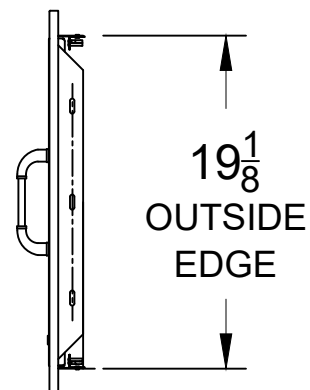

WWW.BULLBBQ.COM

VERTICAL SINGLE DOOR
LEFT HINGED WITH REVEAL
SPEC SHEET
ITEM # 98560

TOP VIEW

PERSPECTIVE VIEW

WITH INSTALLATION
CUT OUT DIMENSIONS

FRONT VIEW

SIDE VIEW

NOTES:

- 1) ALL DIMENSIONS ARE IN INCH UNITS
- 2) REFER TO PERSPECTIVE VIEW FOR INSTALLATION CUTOUT DIMENSIONS.