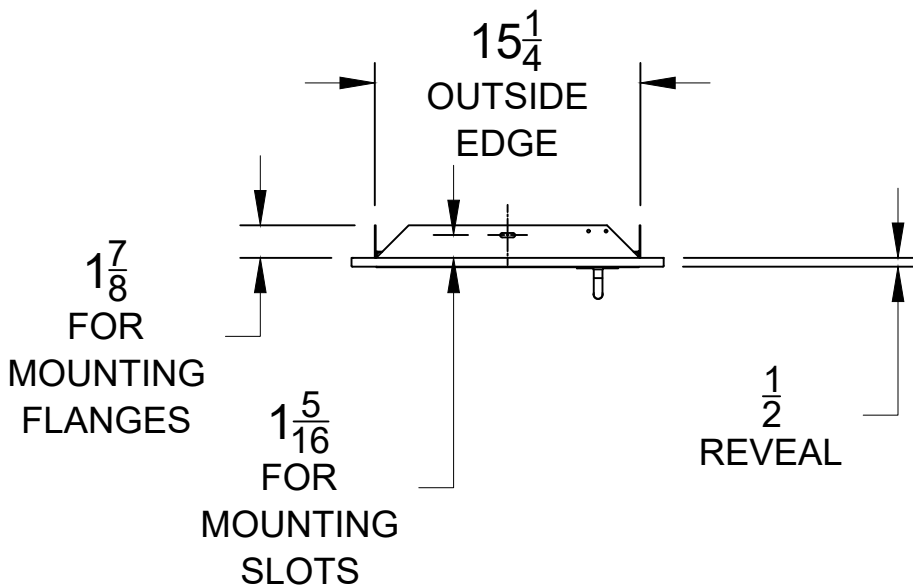

WWW.BULLBBQ.COM

VERTICAL SINGLE DOOR
LEFT HINGED WITH REVEAL
SPEC SHEET
ITEM # 98560

TOP VIEW

PERSPECTIVE VIEW

WITH INSTALLATION
CUT OUT DIMENSIONS

FRONT VIEW

SIDE VIEW

NOTES:

- 1) ALL DIMENSIONS ARE IN INCH UNITS
- 2) REFER TO PERSPECTIVE VIEW FOR INSTALLATION CUTOUT DIMENSIONS.