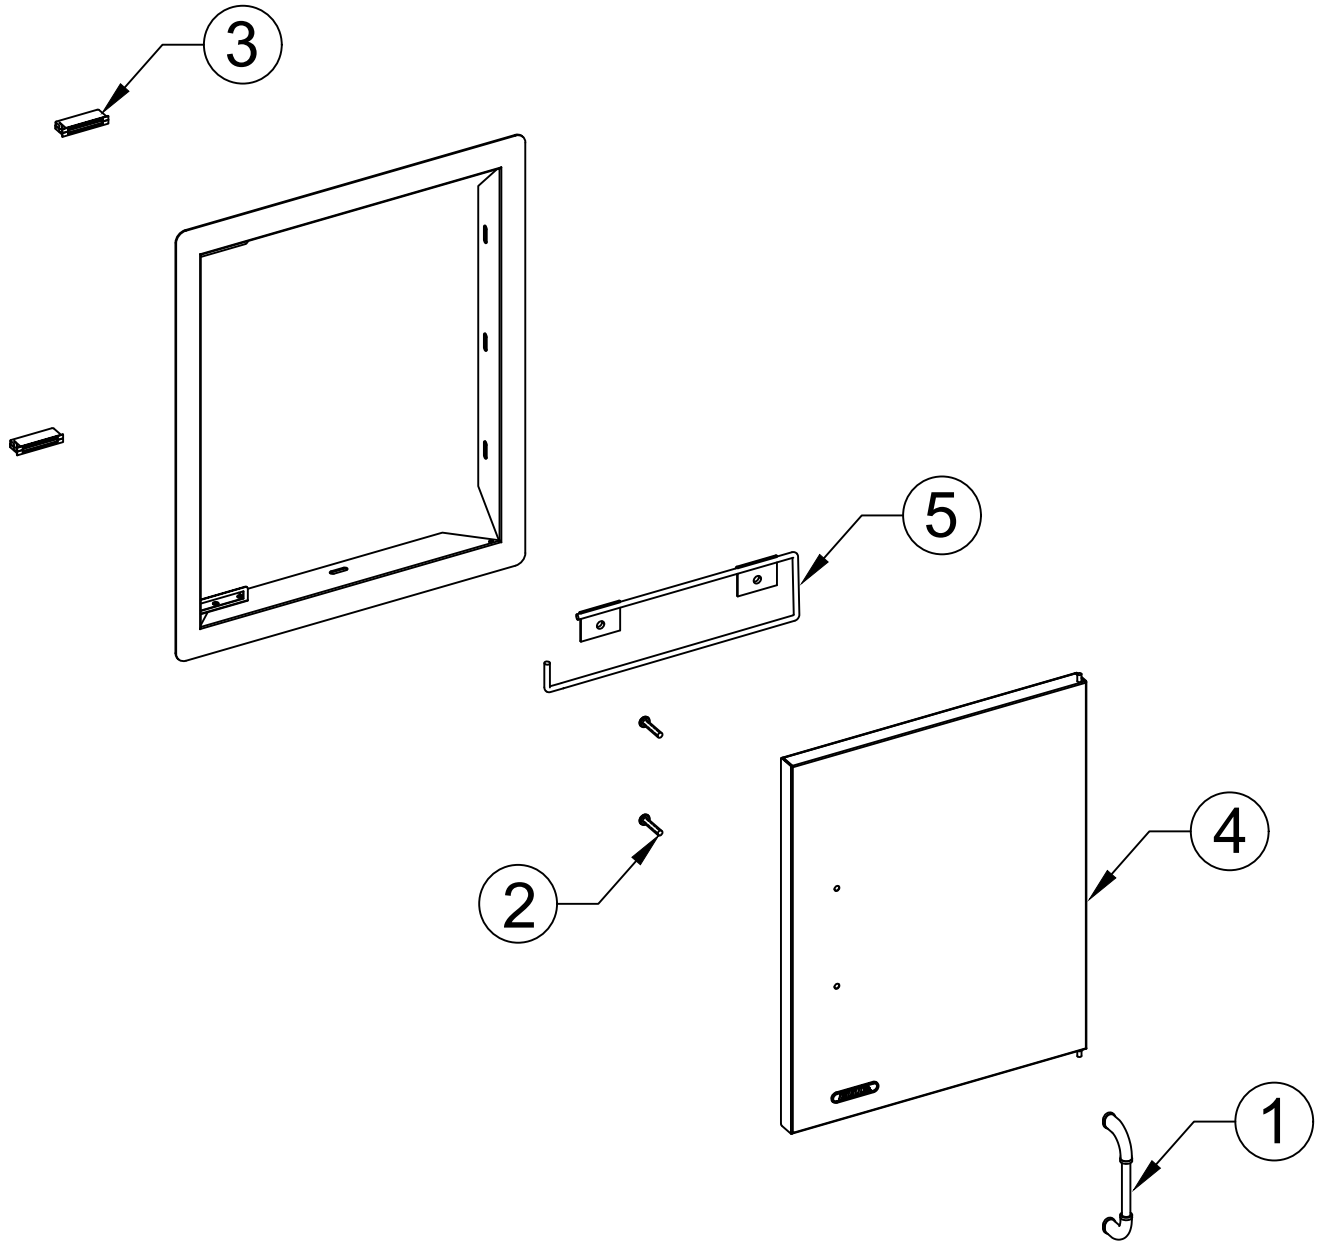

WWW.BULLBBQ.COM

**EXPLODED VIEW W/ PARTS LIST**  
**ITEM # 89975**  
**VERTICAL SINGLE DOOR**  
**RIGHT HINGED**

REPLACEMENT PARTS LIST			
DWG ITEM #	PART #	DESCRIPTION	QTY
1	16572	DOOR HANDLE	1
2	16515	DOOR SET SCREW	1 SET
3	16548	DOOR MAGNET	2
4	16607	REPLACEMENT DOOR	1
5	73000	PAPER TOWEL RACK	1

**EXPLODED VIEW**