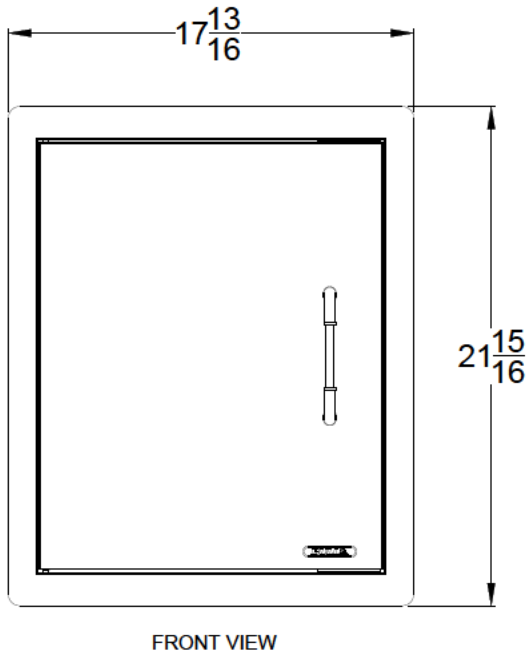

WWW.BULLBBQ.COM

SPEC SHEET

ITEM # 98552

**VERTICAL SINGLE DOOR
LEFT HINGED**

**PERSPECTIVE VIEW
WITH INSTALLATION
CUT OUT DIMENSIONS**

NOTES:

- 1) ALL DIMENSIONS ARE IN INCH UNITS
- 2) REFER TO PERSPECTIVE VIEW FOR INSTALLATION CUTOUT DIMENSIONS.