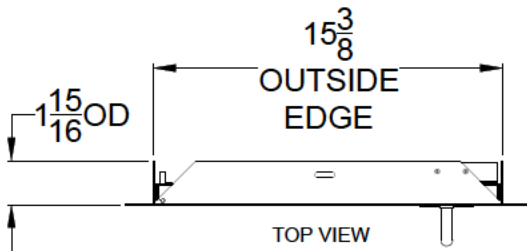

WWW.BULLBBQ.COM

SPEC SHEET

ITEM # 98552

**VERTICAL SINGLE DOOR
LEFT HINGED**

**PERSPECTIVE VIEW
WITH INSTALLATION
CUT OUT DIMENSIONS**

NOTES:

- 1) ALL DIMENSIONS ARE IN INCH UNITS
- 2) REFER TO PERSPECTIVE VIEW FOR INSTALLATION CUTOUT DIMENSIONS.