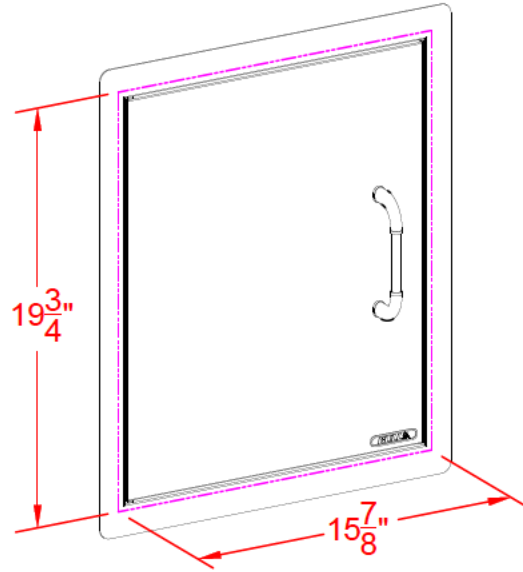

WWW.BULLBBQ.COM

SPEC SHEET

ITEM # 98552

**VERTICAL SINGLE DOOR
LEFT HINGED**

**PERSPECTIVE VIEW
WITH INSTALLATION
CUT OUT DIMENSIONS**

NOTES:

- 1) ALL DIMENSIONS ARE IN INCH UNITS
- 2) REFER TO PERSPECTIVE VIEW FOR INSTALLATION CUTOUT DIMENSIONS.