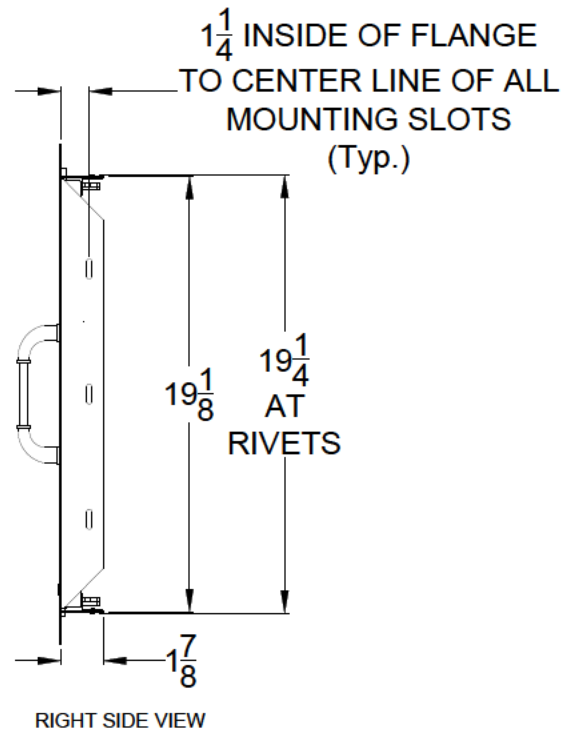

WWW.BULLBBQ.COM

SPEC SHEET

ITEM # 98552

**VERTICAL SINGLE DOOR
LEFT HINGED**

**PERSPECTIVE VIEW
WITH INSTALLATION
CUT OUT DIMENSIONS**

NOTES:

- 1) ALL DIMENSIONS ARE IN INCH UNITS
- 2) REFER TO PERSPECTIVE VIEW FOR INSTALLATION CUTOUT DIMENSIONS.