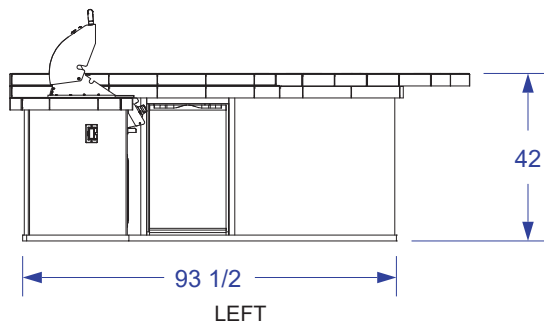

# SUPREME Q RAISED BAR ISLAND SPEC SHEET

- NOTES:**
1. FOR ROCK FINISHES, ADD 1 1/2" ON ALL BASE SIDES.
  2. 6" MAX HEIGHT ON ALL STUB-UPS.
  3. SHOWN WITH STANDARD 4-BURNER ANGUS GRILL.
  4. SCALE: 1/4" = 1'-0"