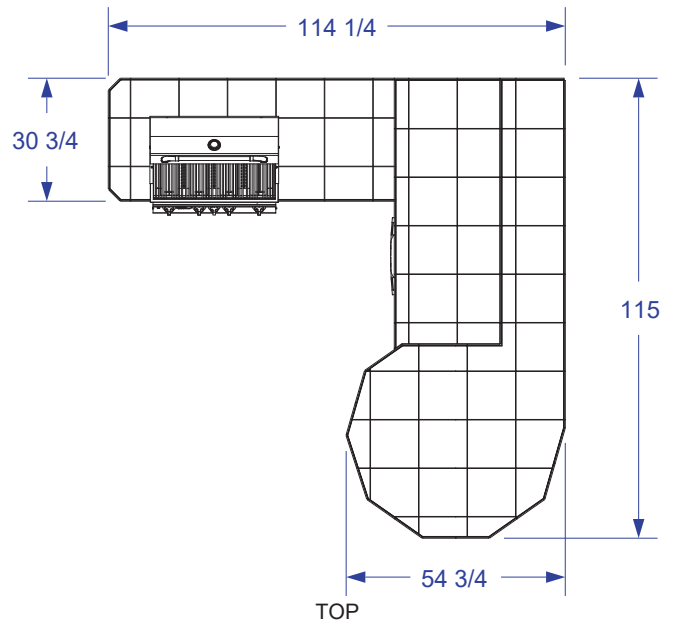

# SUPREME Q RAISED BAR ISLAND SPEC SHEET

- NOTES:**
1. FOR ROCK FINISHES, ADD 1 1/2" ON ALL BASE SIDES.
  2. 6" MAX HEIGHT ON ALL STUB-UPS.
  3. SHOWN WITH STANDARD 4-BURNER ANGUS GRILL.
  4. SCALE: 1/4" = 1'-0"