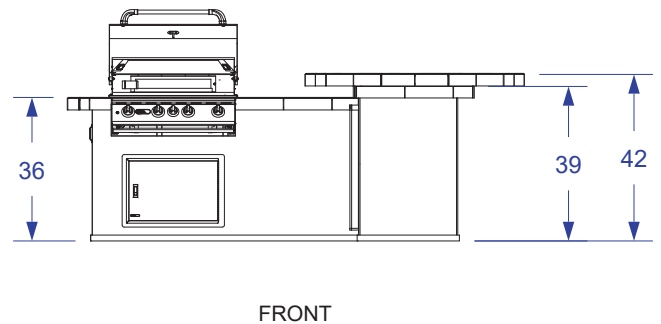

# SUPREME Q RAISED BAR ISLAND SPEC SHEET

- NOTES:**
1. FOR ROCK FINISHES, ADD 1 1/2" ON ALL BASE SIDES.
  2. 6" MAX HEIGHT ON ALL STUB-UPS.
  3. SHOWN WITH STANDARD 4-BURNER ANGUS GRILL.
  4. SCALE: 1/4" = 1'-0"