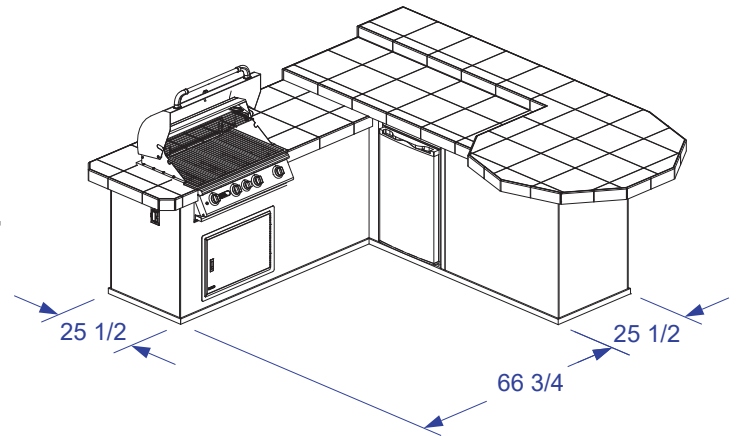

# SUPREME Q RAISED BAR ISLAND SPEC SHEET

- NOTES:**
1. FOR ROCK FINISHES, ADD 1 1/2" ON ALL BASE SIDES.
  2. 6" MAX HEIGHT ON ALL STUB-UPS.
  3. SHOWN WITH STANDARD 4-BURNER ANGUS GRILL.
  4. SCALE: 1/4" = 1'-0"