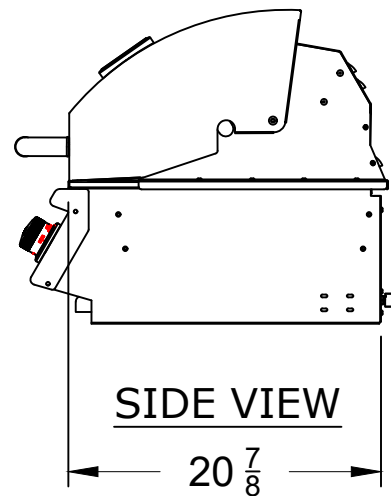

WWW.BULLBBQ.COM

STEER 3 BURNER GRILL

SPEC SHEET

SKU# 69008 LP (LIQUID PROPANE)

SKU# 69009 NG (NATURAL GAS)

TOP VIEW

PERSPECTIVE VIEW

WITH INSTALLATION
CUT OUT DIMENSIONS

FRONT VIEW

SIDE VIEW

NOTES:

- 1) ALL DIMENSIONS ARE IN INCH UNITS
- 2) REFER TO PERSPECTIVE VIEW FOR INSTALLATION CUTOUT DIMENSIONS.

v2024.05.21