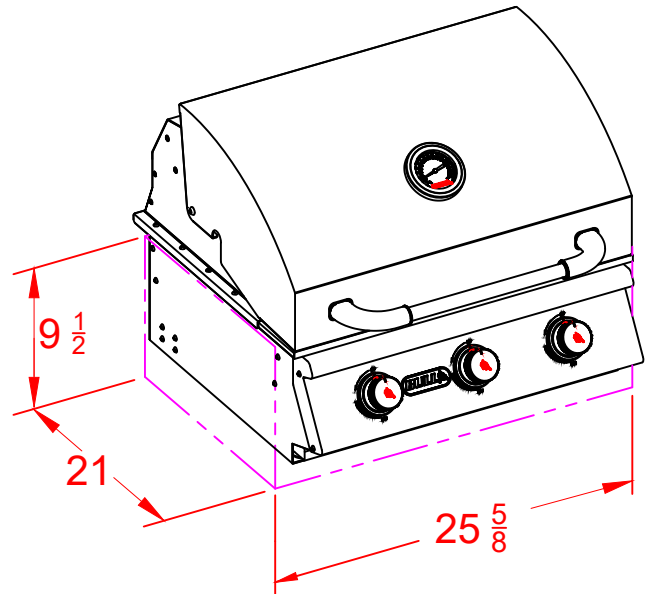

WWW.BULLBBQ.COM

STEER 3 BURNER GRILL

SPEC SHEET

SKU# 69008 LP (LIQUID PROPANE)

SKU# 69009 NG (NATURAL GAS)

TOP VIEW

PERSPECTIVE VIEW

WITH INSTALLATION
CUT OUT DIMENSIONS

FRONT VIEW

SIDE VIEW

NOTES:

- 1) ALL DIMENSIONS ARE IN INCH UNITS
- 2) REFER TO PERSPECTIVE VIEW FOR INSTALLATION CUTOUT DIMENSIONS.

v2024.05.21