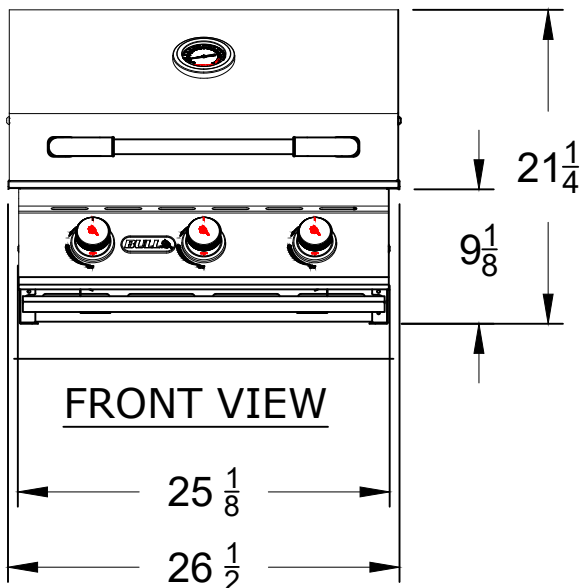

WWW.BULLBBQ.COM

STEER 3 BURNER GRILL

SPEC SHEET

SKU# 69008 LP (LIQUID PROPANE)

SKU# 69009 NG (NATURAL GAS)

TOP VIEW

PERSPECTIVE VIEW

WITH INSTALLATION
CUT OUT DIMENSIONS

FRONT VIEW

SIDE VIEW

NOTES:

- 1) ALL DIMENSIONS ARE IN INCH UNITS
- 2) REFER TO PERSPECTIVE VIEW FOR INSTALLATION CUTOUT DIMENSIONS.

v2024.05.21