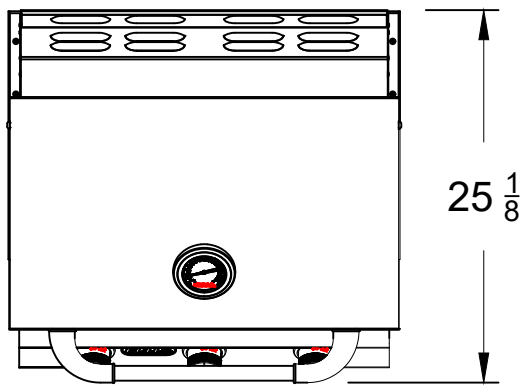

WWW.BULLBBQ.COM

STEER 3 BURNER GRILL

SPEC SHEET

SKU# 69008 LP (LIQUID PROPANE)

SKU# 69009 NG (NATURAL GAS)

TOP VIEW

PERSPECTIVE VIEW

WITH INSTALLATION
CUT OUT DIMENSIONS

FRONT VIEW

SIDE VIEW

NOTES:

- 1) ALL DIMENSIONS ARE IN INCH UNITS
- 2) REFER TO PERSPECTIVE VIEW FOR INSTALLATION CUTOUT DIMENSIONS.

v2024.05.21