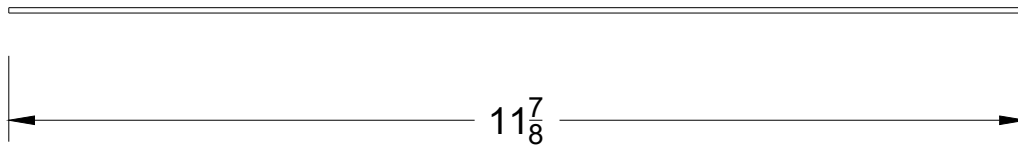

WWW.BULLBBQ.COM

SPEC SHEET OUTLINE

ITEM# 42500

DESCRIPTION:

ISLAND VENT

STAINLESS STEEL

TOP VIEW

FRONT VIEW

SIDE VIEW

4X $\frac{3}{16}$ DIAMETER
MOUNTING HOLES

NOTES:

1) ALL DIMENSIONS ARE IN INCH UNITS