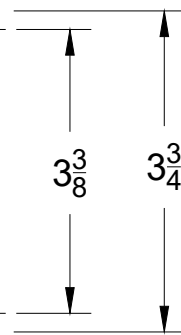

WWW.BULLBBQ.COM

SPEC SHEET OUTLINE

ITEM# 42500

DESCRIPTION:

ISLAND VENT

STAINLESS STEEL

TOP VIEW

FRONT VIEW

SIDE VIEW

4X $\frac{3}{16}$ DIAMETER
MOUNTING HOLES

NOTES:

1) ALL DIMENSIONS ARE IN INCH UNITS