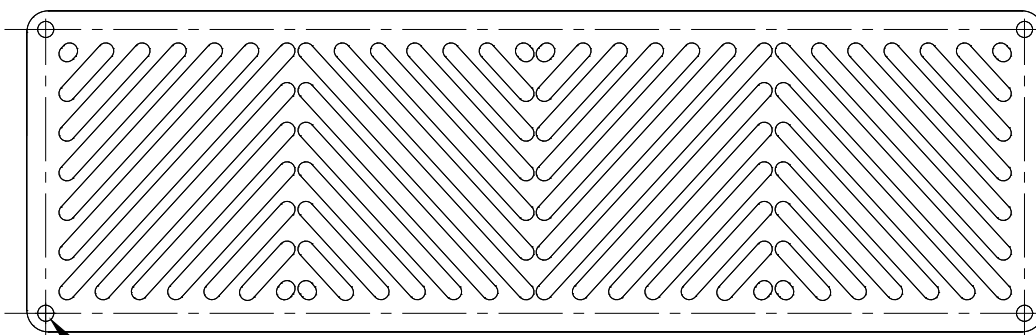

WWW.BULLBBQ.COM

SPEC SHEET OUTLINE

ITEM# 42500

DESCRIPTION:

ISLAND VENT

STAINLESS STEEL

TOP VIEW

FRONT VIEW

SIDE VIEW

4X $\frac{3}{16}$ DIAMETER
MOUNTING HOLES

NOTES:

1) ALL DIMENSIONS ARE IN INCH UNITS