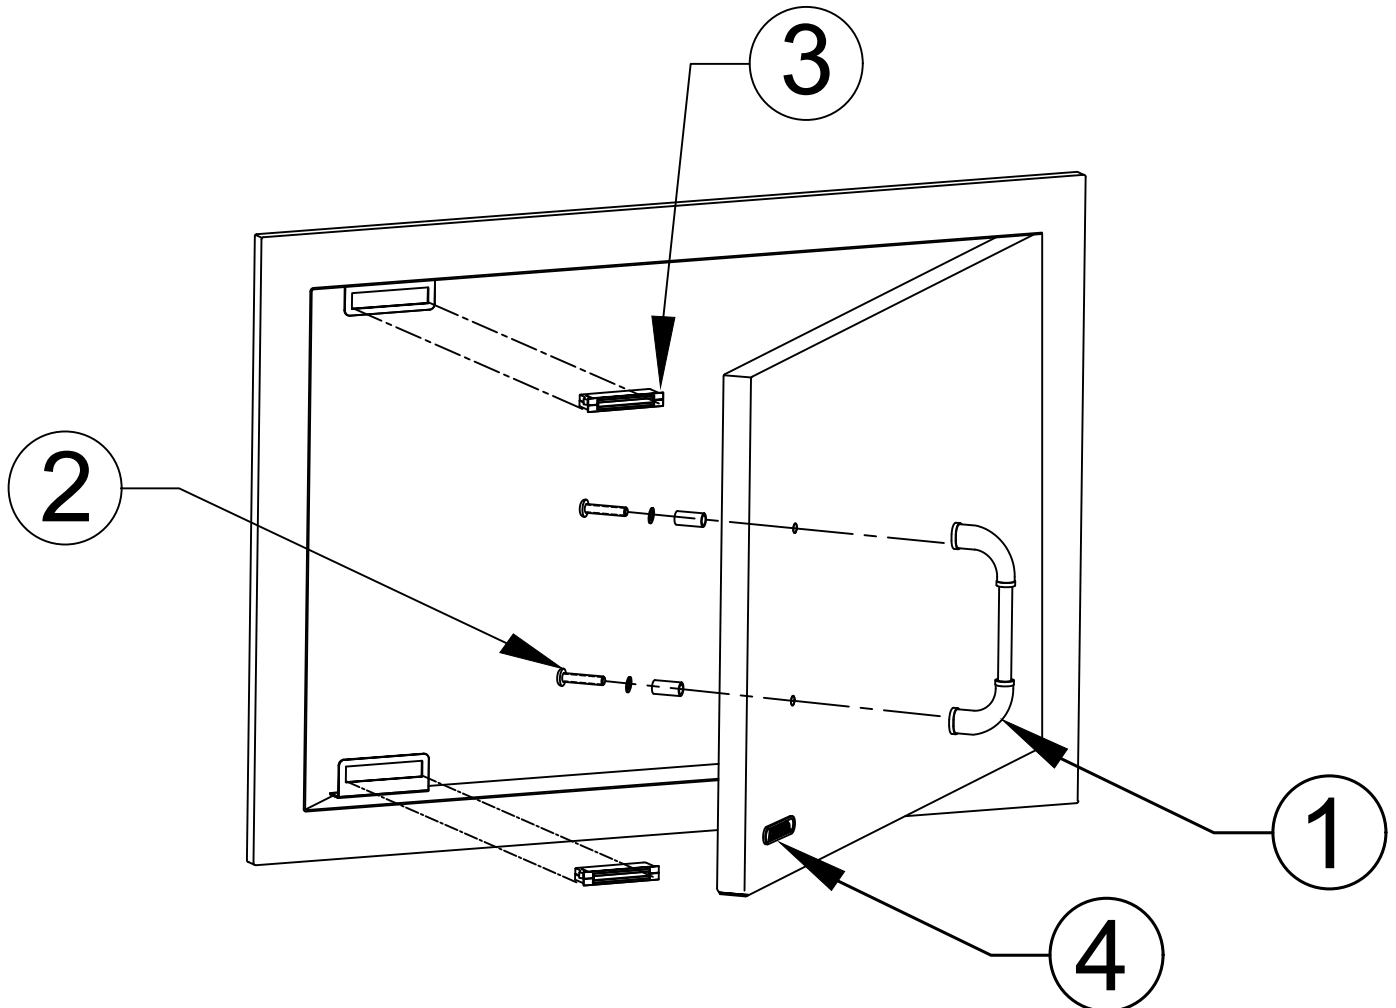

### REPLACEMENT PARTS LIST

DWG ITEM NO.	BULL PART NO.	DESCRIPTION	QTY
1	16572 OR 16619	DOOR HANDLE	1
2	16515	DOOR HANDLE MOUNTING HARDWARE	1
3	16548	DOOR MAGNET	2
4	16577	LOGO PLATE	1

## HORIZONTAL DOOR WITH REVEAL EXPLODED VIEW WITH PARTS LIST ITEM # 89990

EXPLODED VIEW