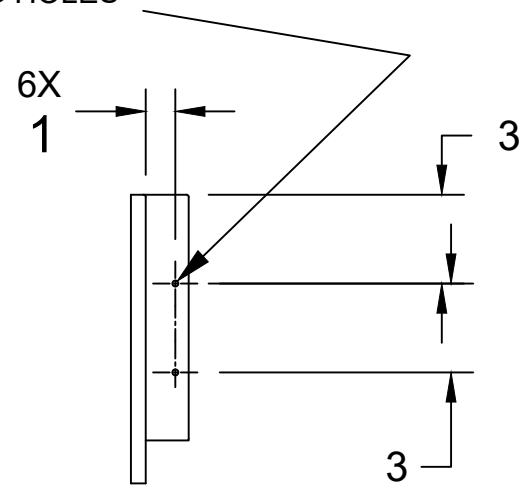

WWW.BULLBBQ.COM

**FINISHING FRAME WITH REVEAL
FOR DOUBLE SLIDE-IN
DOUBLE SIDE BURNER
SPEC SHEET
ITEM #93008**

**PERSPECTIVE VIEW
WITH INSTALLATION
CUT OUT DIMENSIONS
(SIDE BURNER SOLD SEPARATELY)**

TOP VIEW

6X $\text{Ø} \frac{3}{16}$
MOUNTING HOLES

FRONT VIEW

SIDE VIEW

MOUNTING HOLES DIMENSIONS
APPLY TO BOTH SIDES OF FRAME

NOTES:

- 1) ALL DIMENSIONS ARE IN INCH UNITS
- 2) REFER TO PERSPECTIVE VIEW FOR INSTALLATION CUTOUT DIMENSIONS.