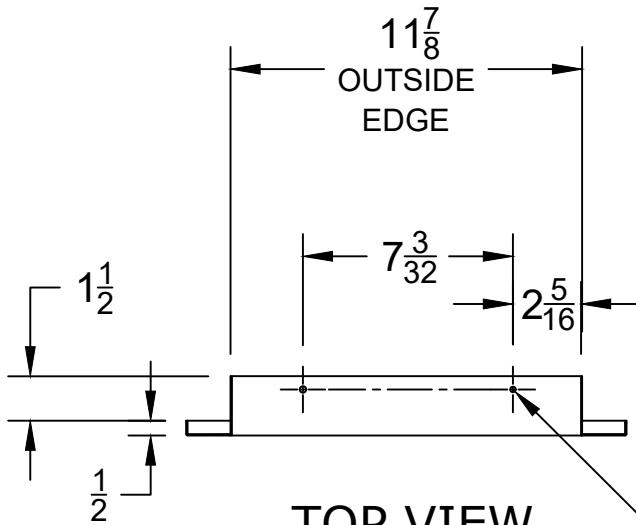

WWW.BULLBBQ.COM

**FINISHING FRAME WITH REVEAL
FOR DOUBLE SLIDE-IN
DOUBLE SIDE BURNER
SPEC SHEET
ITEM #93008**

**PERSPECTIVE VIEW
WITH INSTALLATION
CUT OUT DIMENSIONS
(SIDE BURNER SOLD SEPARATELY)**

TOP VIEW

6X $\text{Ø} \frac{3}{16}$
MOUNTING HOLES

FRONT VIEW

SIDE VIEW

MOUNTING HOLES DIMENSIONS
APPLY TO BOTH SIDES OF FRAME

NOTES:

- 1) ALL DIMENSIONS ARE IN INCH UNITS
- 2) REFER TO PERSPECTIVE VIEW FOR INSTALLATION CUTOUT DIMENSIONS.