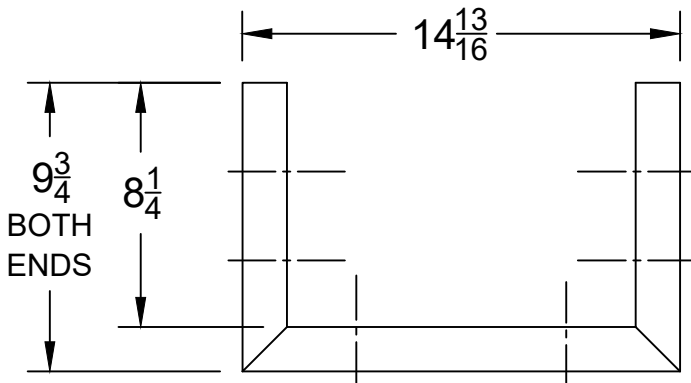

WWW.BULLBBQ.COM

**FINISHING FRAME WITH REVEAL
FOR DOUBLE SLIDE-IN
DOUBLE SIDE BURNER
SPEC SHEET
ITEM #93008**

**PERSPECTIVE VIEW
WITH INSTALLATION
CUT OUT DIMENSIONS
(SIDE BURNER SOLD SEPARATELY)**

TOP VIEW

6X $\text{Ø} \frac{3}{16}$
MOUNTING HOLES

FRONT VIEW

SIDE VIEW

MOUNTING HOLES DIMENSIONS
APPLY TO BOTH SIDES OF FRAME

NOTES:

- 1) ALL DIMENSIONS ARE IN INCH UNITS
- 2) REFER TO PERSPECTIVE VIEW FOR INSTALLATION CUTOUT DIMENSIONS.