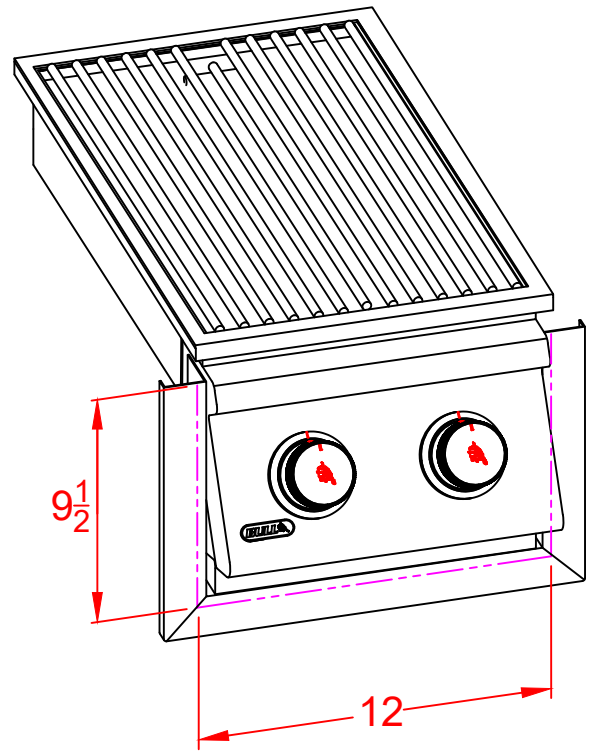

WWW.BULLBBQ.COM

**FINISHING FRAME WITH REVEAL
FOR DOUBLE SLIDE-IN
DOUBLE SIDE BURNER
SPEC SHEET
ITEM #93008**

**PERSPECTIVE VIEW
WITH INSTALLATION
CUT OUT DIMENSIONS
(SIDE BURNER SOLD SEPARATELY)**

TOP VIEW

6X $\text{Ø} \frac{3}{16}$
MOUNTING HOLES

FRONT VIEW

SIDE VIEW

MOUNTING HOLES DIMENSIONS
APPLY TO BOTH SIDES OF FRAME

NOTES:

- 1) ALL DIMENSIONS ARE IN INCH UNITS
- 2) REFER TO PERSPECTIVE VIEW FOR INSTALLATION CUTOUT DIMENSIONS.