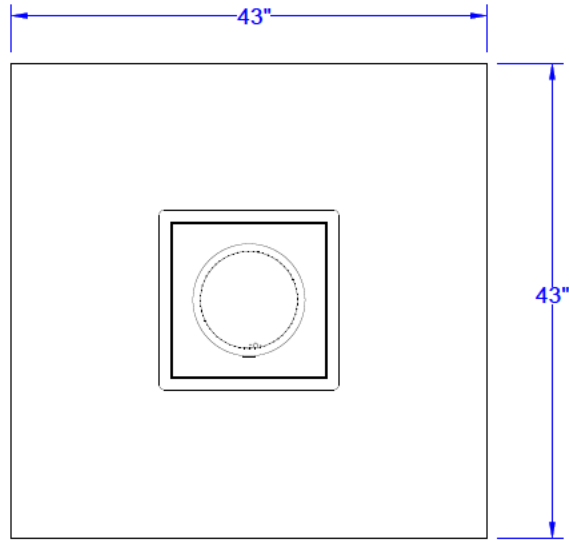

WWW.BULLBBQ.COM

FIRE TABLE SPEC SHEET

TOP VIEW

PERSPECTIVE VIEW

FRONT VIEW

RIGHT SIDE VIEW

BACK VIEW

NOTES:

- 1) ALL DIMENSIONS ARE IN INCH UNITS
- 2) 6" MAX ON ALL STUB-UPS.
- 3) SHOWN WITH CIRCULAR-BURNER