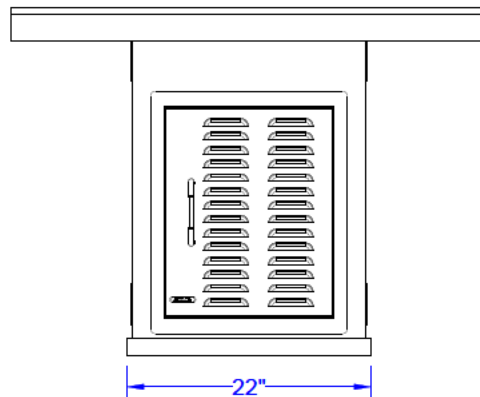

WWW.BULLBBQ.COM

FIRE TABLE SPEC SHEET

TOP VIEW

PERSPECTIVE VIEW

FRONT VIEW

RIGHT SIDE VIEW

BACK VIEW

NOTES:

- 1) ALL DIMENSIONS ARE IN INCH UNITS
- 2) 6" MAX ON ALL STUB-UPS.
- 3) SHOWN WITH CIRCULAR-BURNER