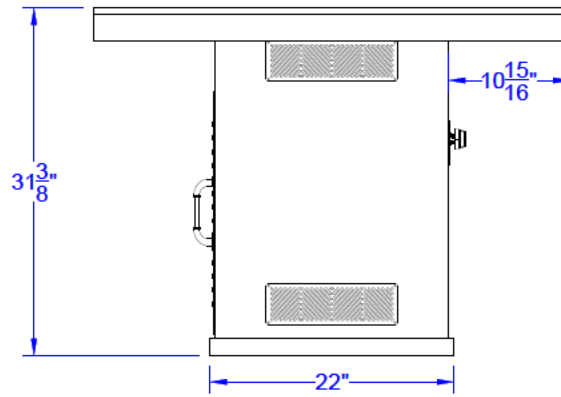

WWW.BULLBBQ.COM

FIRE TABLE SPEC SHEET

TOP VIEW

PERSPECTIVE VIEW

FRONT VIEW

RIGHT SIDE VIEW

BACK VIEW

NOTES:

- 1) ALL DIMENSIONS ARE IN INCH UNITS
- 2) 6" MAX ON ALL STUB-UPS.
- 3) SHOWN WITH CIRCULAR-BURNER