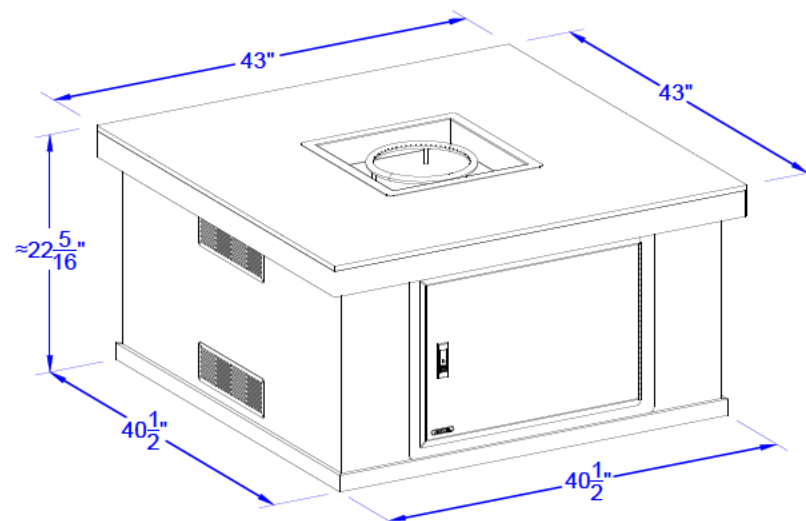

# SQUARE FIRE PIT SPEC SHEET

TOP VIEW

PERSPECTIVE VIEW

FRONT VIEW

RIGHT SIDE VIEW

BACK VIEW

**NOTES:**

- 1) ALL DIMENSIONS ARE IN INCH UNITS
- 2) 6" MAX ON ALL STUB-UPS.
- 3) SHOWN WITH CIRCULAR-BURNER