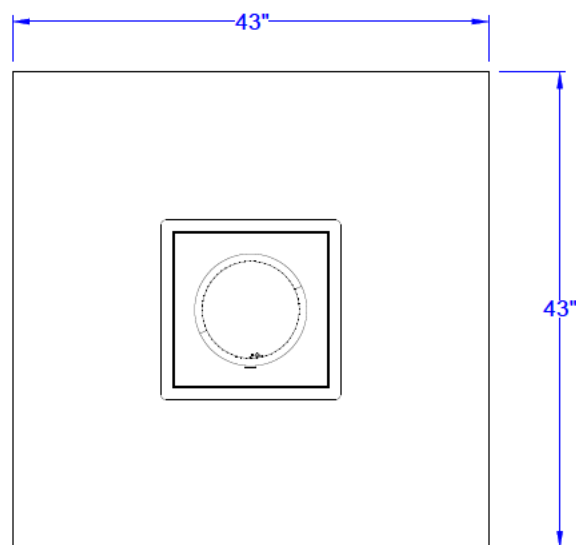

# SQUARE FIRE PIT SPEC SHEET

TOP VIEW

PERSPECTIVE VIEW

FRONT VIEW

RIGHT SIDE VIEW

BACK VIEW

**NOTES:**

- 1) ALL DIMENSIONS ARE IN INCH UNITS
- 2) 6" MAX ON ALL STUB-UPS.
- 3) SHOWN WITH CIRCULAR-BURNER