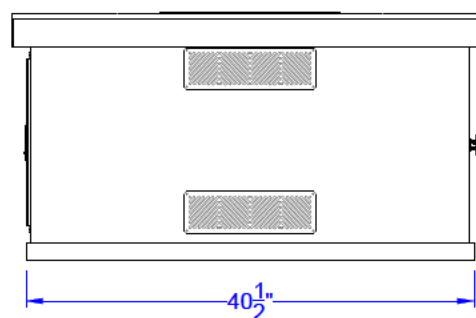

# SQUARE FIRE PIT SPEC SHEET

TOP VIEW

PERSPECTIVE VIEW

FRONT VIEW

RIGHT SIDE VIEW

BACK VIEW

**NOTES:**

- 1) ALL DIMENSIONS ARE IN INCH UNITS
- 2) 6" MAX ON ALL STUB-UPS.
- 3) SHOWN WITH CIRCULAR-BURNER