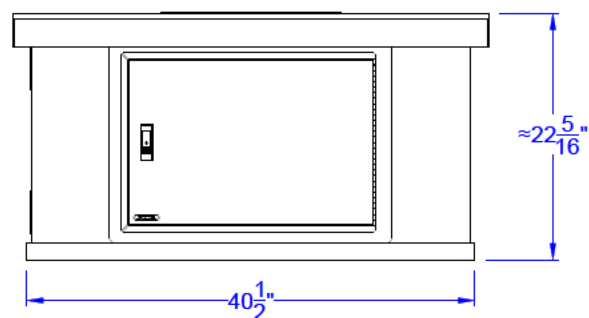

# SQUARE FIRE PIT SPEC SHEET

TOP VIEW

PERSPECTIVE VIEW

FRONT VIEW

RIGHT SIDE VIEW

BACK VIEW

**NOTES:**

- 1) ALL DIMENSIONS ARE IN INCH UNITS
- 2) 6" MAX ON ALL STUB-UPS.
- 3) SHOWN WITH CIRCULAR-BURNER