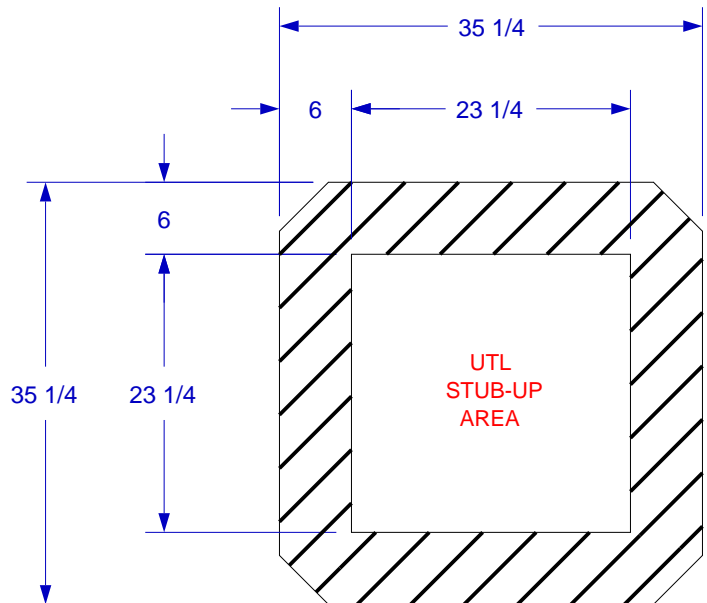

# ANGLED SQUARE FIRE PIT SPEC SHEET

ISOMETRIC VIEW

TOP VIEW

STUB-UP DIAGRAM  
(SEE NOTE #1)

- NOTES:  
1. 6" MAX HEIGHT ON ALL STUB-UPS.  
2. SCALE: 3/4" = 1'0"