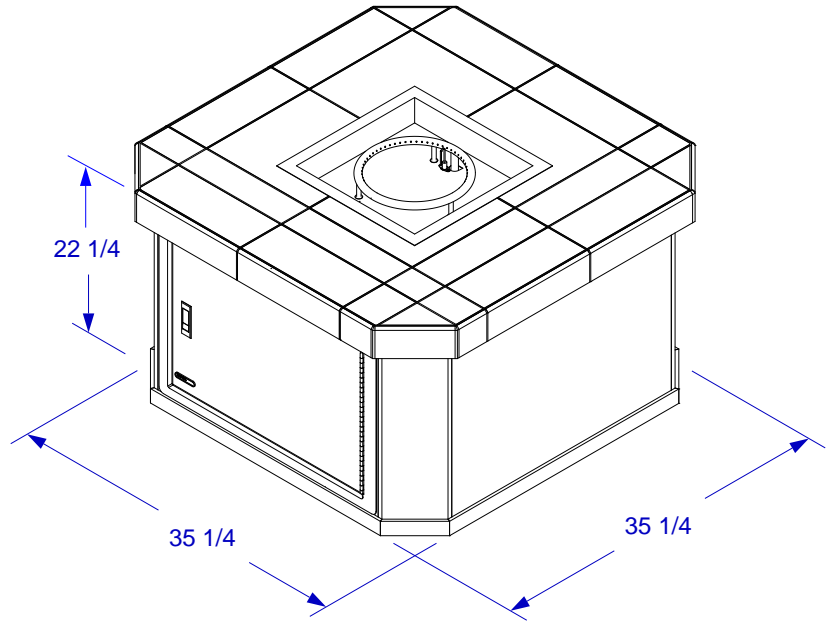

# ANGLED SQUARE FIRE PIT SPEC SHEET

ISOMETRIC VIEW

TOP VIEW

STUB-UP DIAGRAM  
(SEE NOTE #1)

- NOTES:  
1. 6" MAX HEIGHT ON ALL STUB-UPS.  
2. SCALE: 3/4" = 1'0"