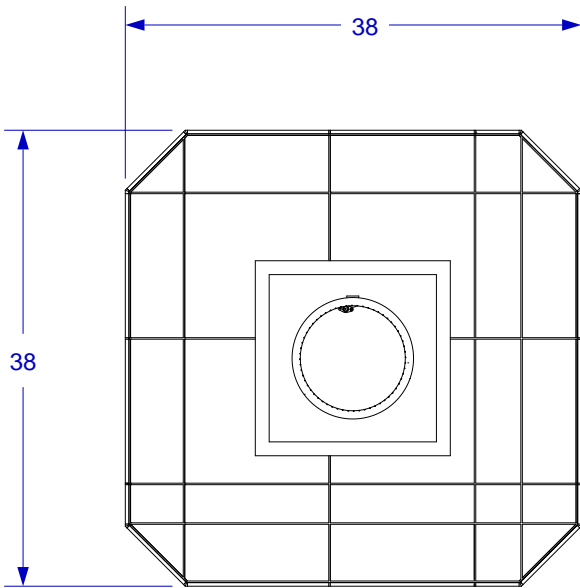

# ANGLED SQUARE FIRE PIT SPEC SHEET

ISOMETRIC VIEW

TOP VIEW

STUB-UP DIAGRAM  
(SEE NOTE #1)

- NOTES:  
1. 6" MAX HEIGHT ON ALL STUB-UPS.  
2. SCALE: 3/4" = 1'0"