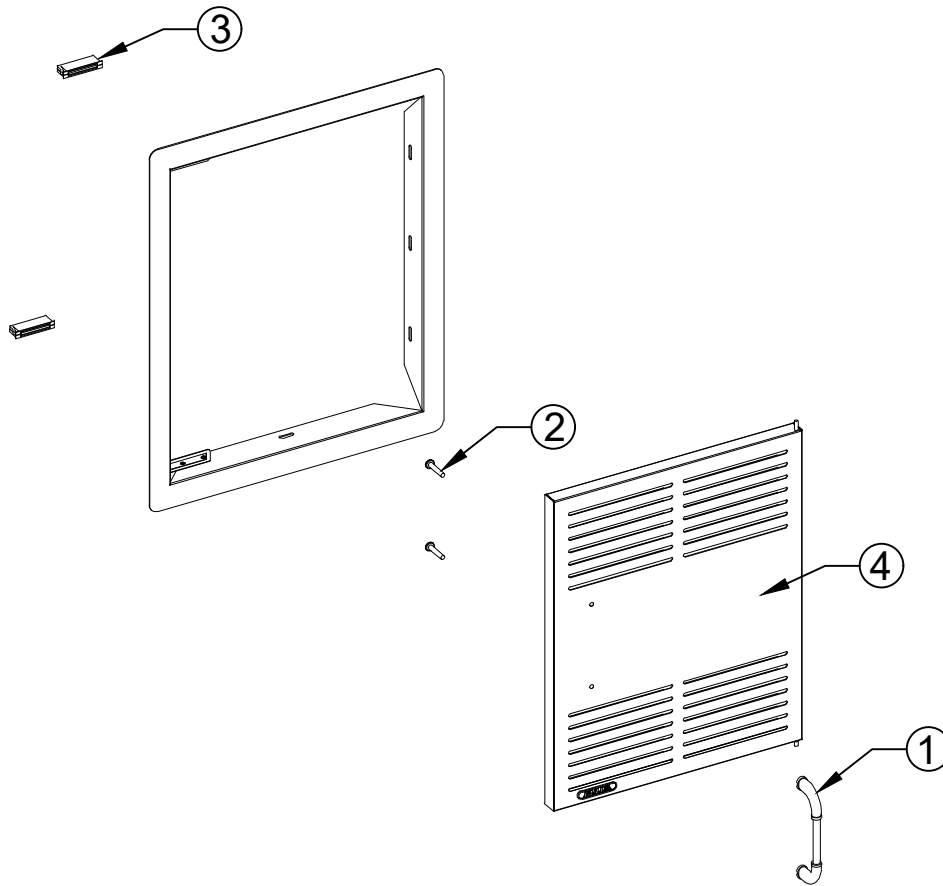

WWW.BULLBBQ.COM

REPLACEMENT PARTS LIST			
DWG ITEM #	PART #	DESCRIPTION	QTY
1	16572	DOOR HANDLE	1
2	16515	DOOR HANDLE SCREW SET	1 SET
3	16548	DOOR MAGNET	2
4	89981	VENTED DOOR	1

EXPLODED VIEW W/ PARTS LIST

ITEM # 89980

SINGLE VENTED  
VERTICAL DOOR

Exploded View