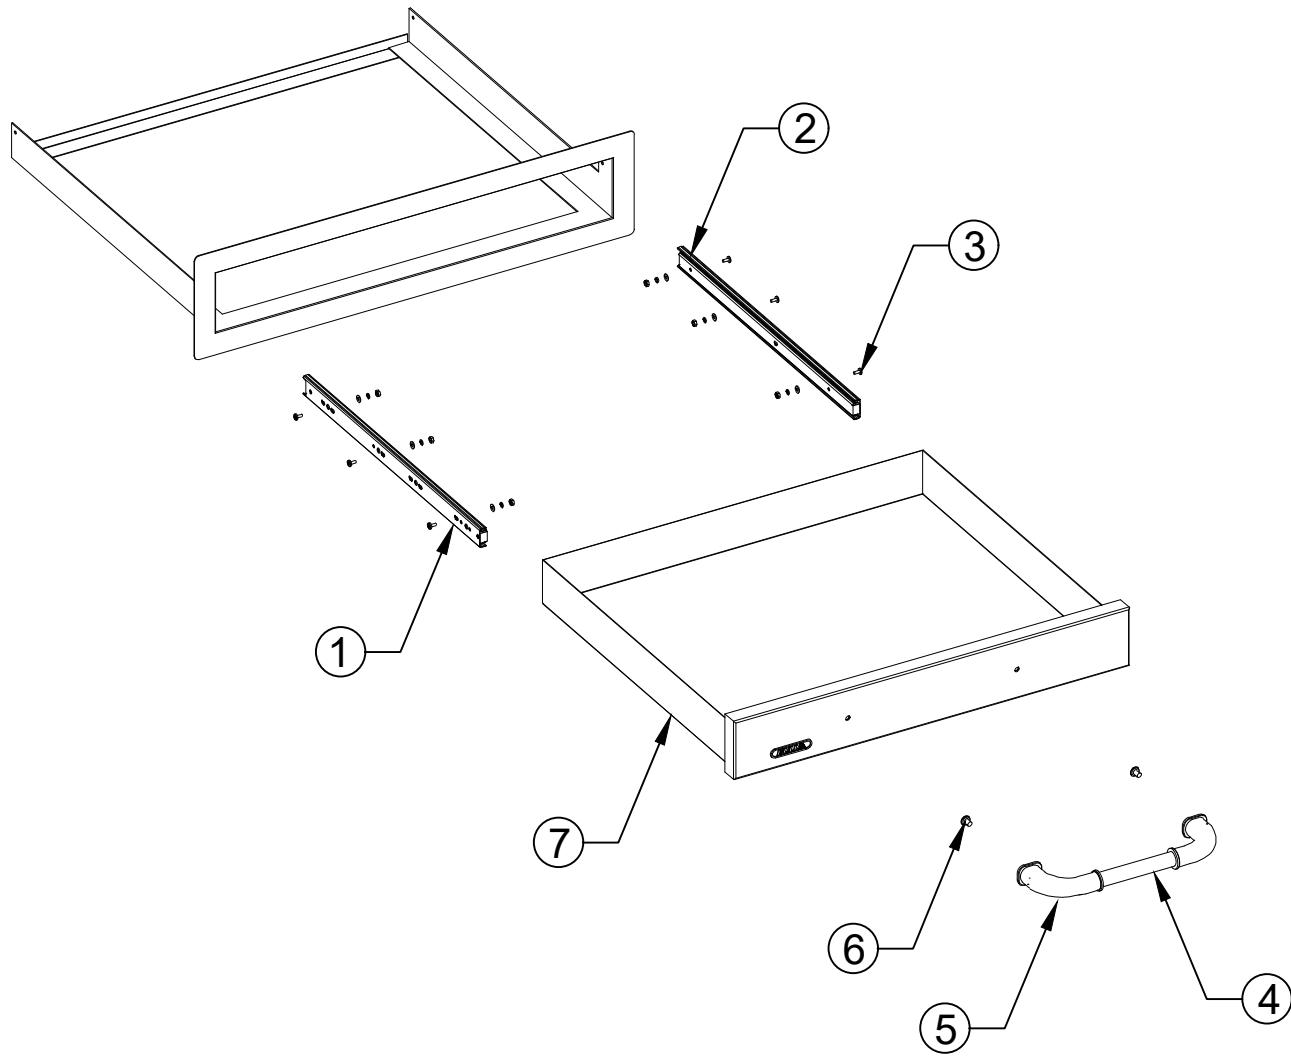

WWW.BULLBBQ.COM

EXPLODED VIEW W/ PARTS LIST

ITEM# 09970

SINGLE DRAWER

PARTS LIST

ITEM #	PART #	DESCRIPTION	QTY
1	09971	18" PLUG-IN GUIDE TRACK (LEFT)	1
2	09972	18" PLUG-IN GUIDE TRACK (RIGHT)	1
3	09973	GUIDE TRACK INSTALL SCREW SET (FULL SET, BOTH SIDES)	1 SET
4	16656	HANDLE CENTER BAR	1
5	16655	HANDLE END CAP	1 SET
6	16657	HANDLE SCREW SET	1 SET
7	09974	REPLACEMENT DRAWER	1