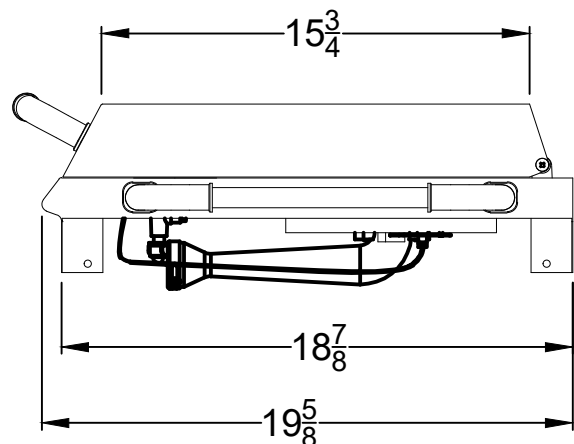

WWW.BULLBBQ.COM

SPEC SHEET OUTLINE

ITEM# 60010

DESCRIPTION -  
SIDE KICK CART  
SIDEBURNER

TOP VIEW

PERSPECTIVE VIEW

FRONT VIEW

RIGHT SIDE VIEW

NOTES:

1) ALL DIMENSIONS ARE IN INCH UNITS

VER1.1