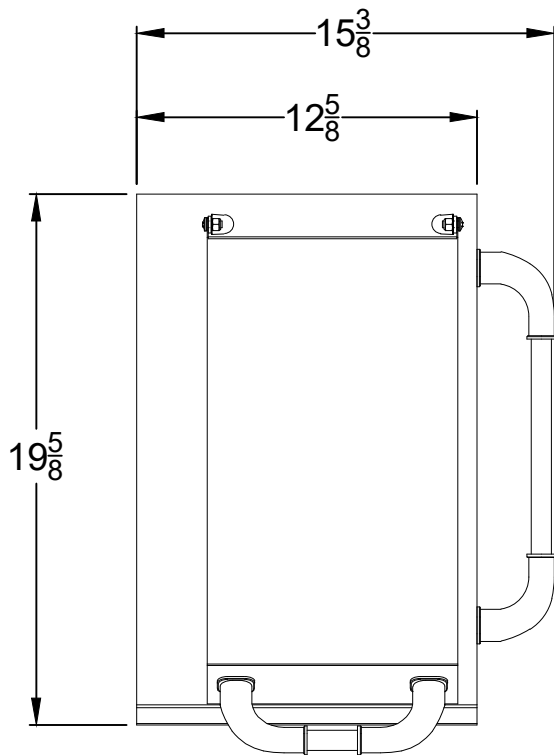

WWW.BULLBBQ.COM

SPEC SHEET OUTLINE

ITEM# 60010

DESCRIPTION -  
SIDE KICK CART  
SIDEBURNER

TOP VIEW

PERSPECTIVE VIEW

FRONT VIEW

RIGHT SIDE VIEW

NOTES:

1) ALL DIMENSIONS ARE IN INCH UNITS

VER1.1