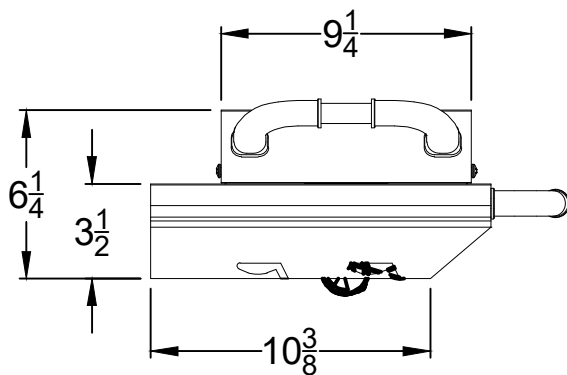

WWW.BULLBBQ.COM

SPEC SHEET OUTLINE

ITEM# 60010

DESCRIPTION -  
SIDE KICK CART  
SIDEBURNER

TOP VIEW

PERSPECTIVE VIEW

FRONT VIEW

RIGHT SIDE VIEW

NOTES:

1) ALL DIMENSIONS ARE IN INCH UNITS

VER1.1