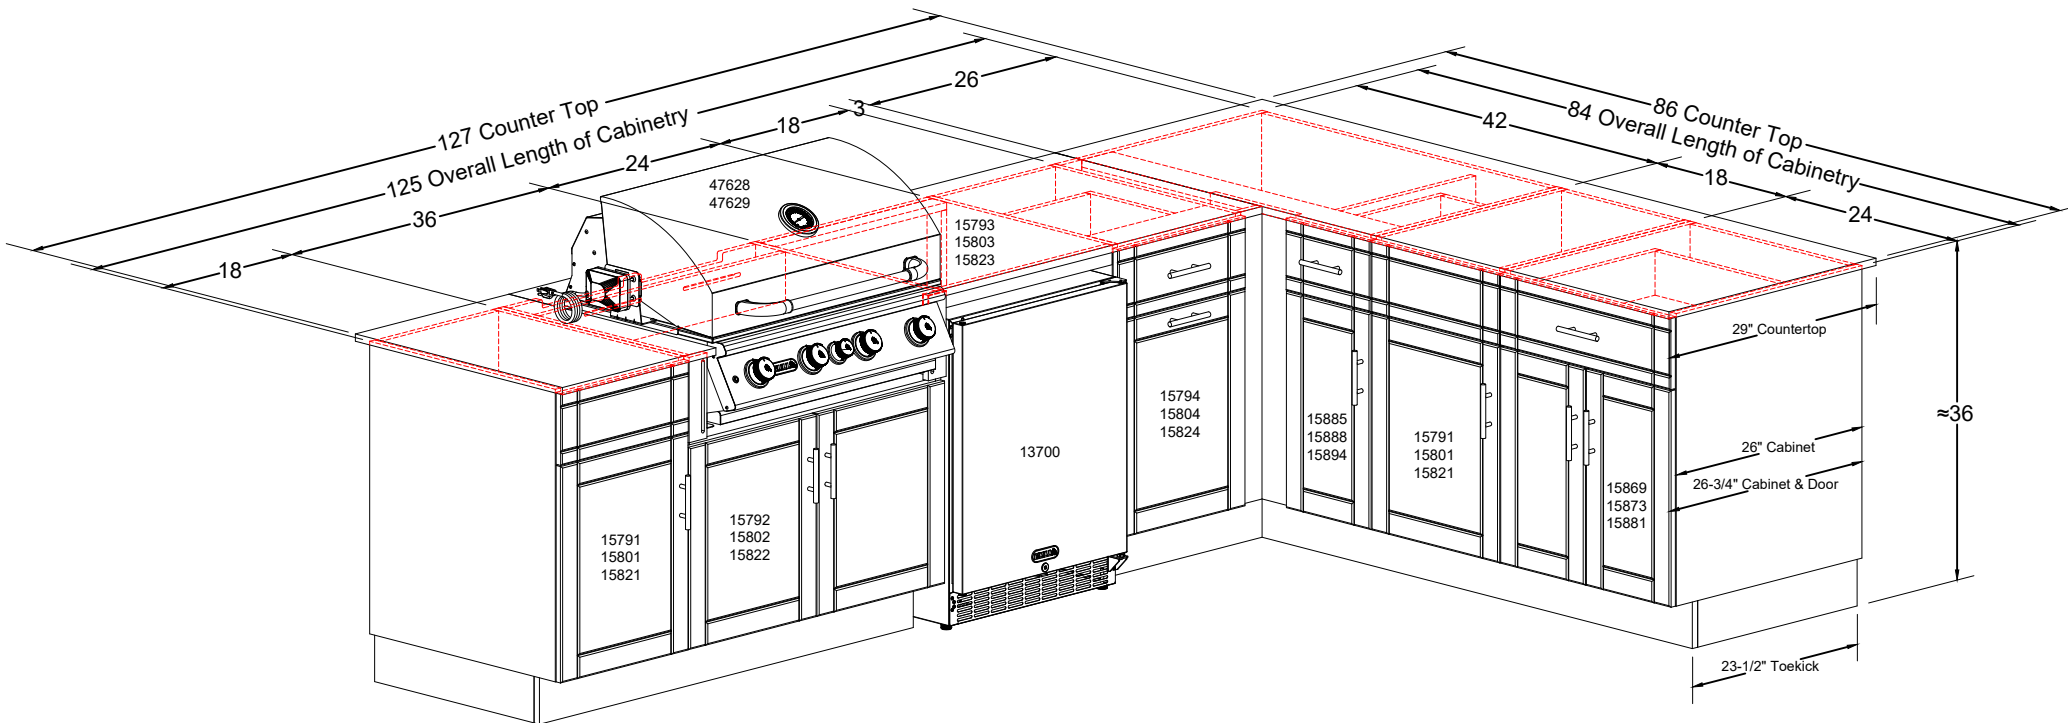

DuraBULL™

Right Return Savannah Kitchen

DuraBull 8ft. x 7ft. Right Return Savannah Kitchen
SKU # 15919 (Dune Base w/ Coffee Brown Granite)
SKU# 15920 (Symphony Blue Base w/ Galaxy White Granite)
SKU # 15921 (Charcoal Base w/ Midnight Black Granite)