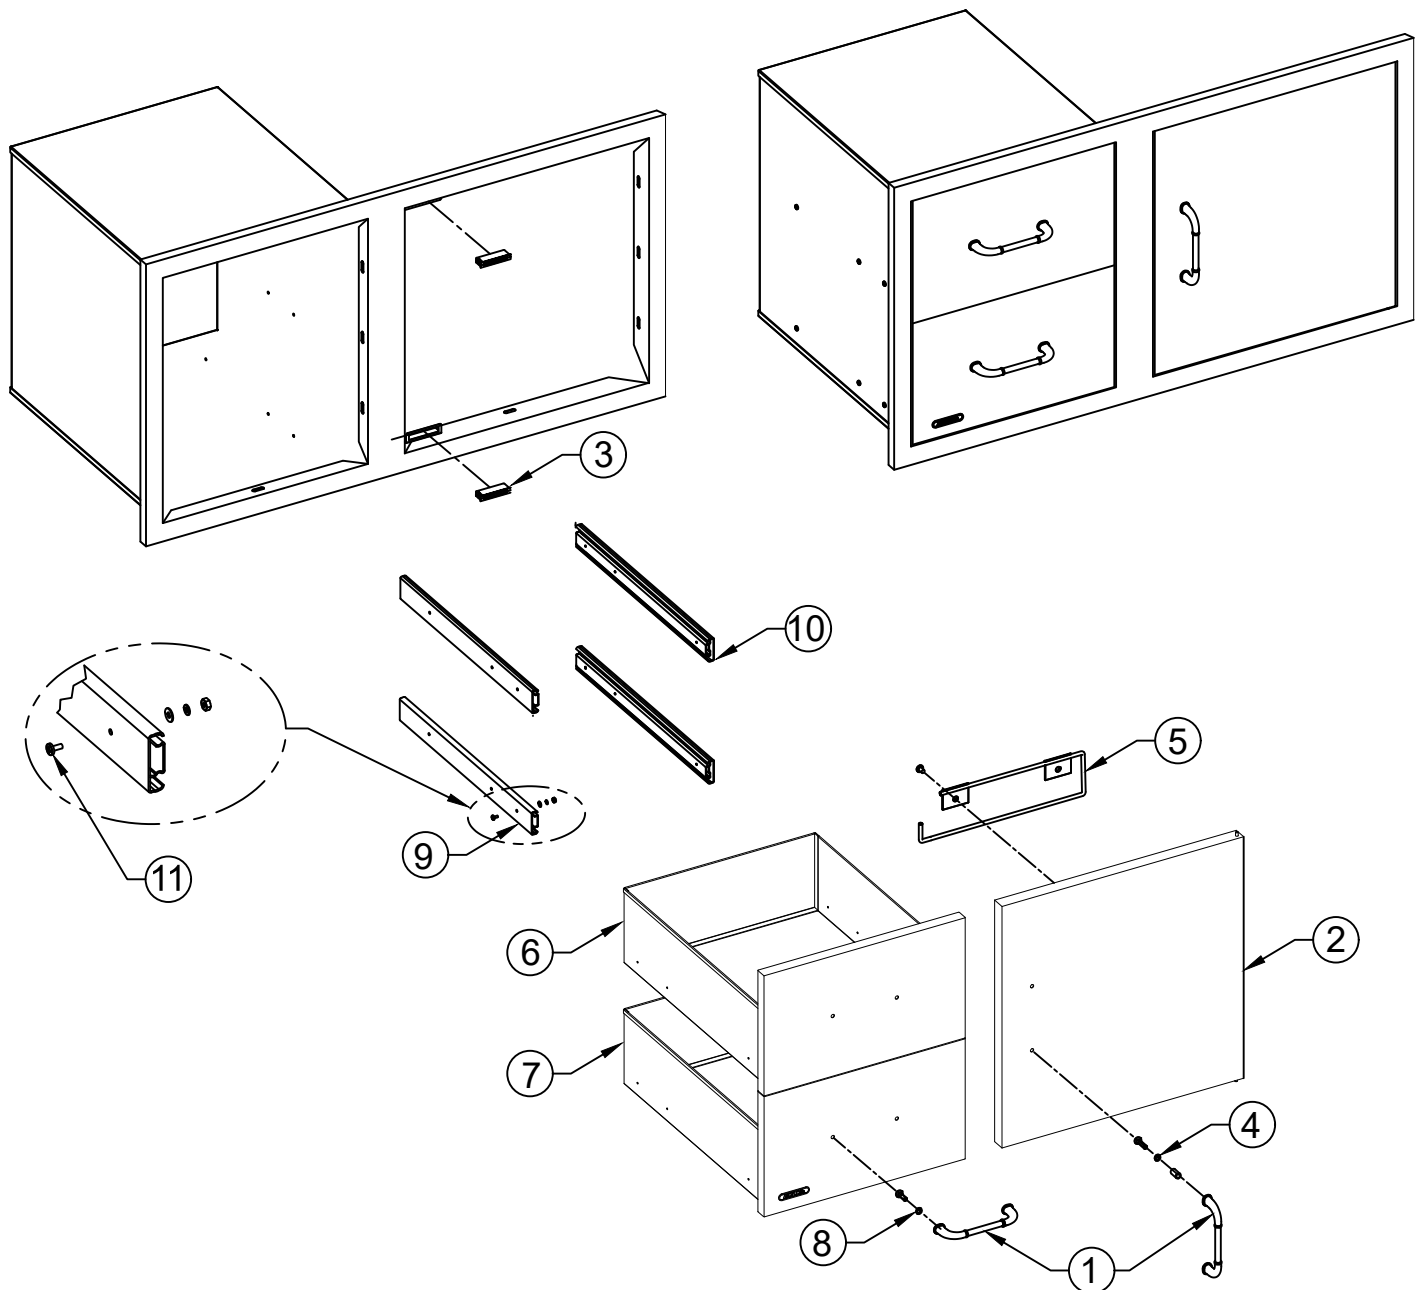

WWW.BULLBBQ.COM

**EXPLODED VIEW  
WITH PARTS LIST**  
ITEM # 55890  
38 INCH REVERSIBLE  
DOOR / DRAWER COMBO  
WITH REVEAL

**REPLACEMENT PARTS LIST**

ITEM #	PART #	DESCRIPTION	QTY
1	16572 OR 16619	DOOR / DRAWER HANDLE	3
2	55879	DOOR	1
3	16548	DOOR MAGNET	2
4	16515	DOOR HANDLE MOUNTING HARDWARE	1 SET
5	73000	PAPER TOWEL HOLDER	1
6	55878	DRAWER	1
7	25880	DRAWER WITH BULL LOGO	1
8	16611	DRAWER HANDLE MOUNTING HARDWARE	2 SETS
9	09971	SELF CLOSING DRAWER RAIL (LEFT SIDE)	2 SETS
10	09972	SELF CLOSING DRAWER RAIL (RIGHT SIDE)	2 SETS
11	09973	DRAWER RAIL MOUNTING HARDWARE	2 SETS

**EXPLODED VIEW**