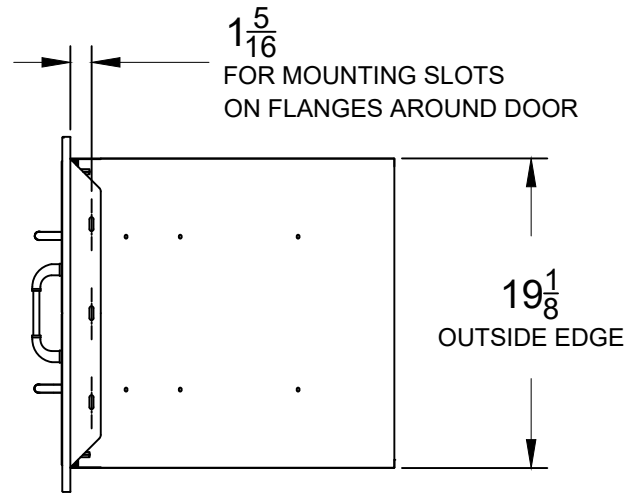

WWW.BULLBBQ.COM

38 INCH REVERSIBLE DOOR/DRAWER COMBO WITH REVEAL

SPEC SHEET

ITEM # 55890

PERSPECTIVE VIEW
WITH INSTALLATION CUT OUT DIMENSIONS

FOR MOUNTING
SLOTS ON BOX
FOR DRAWERS

**REVERSE
PERSPECTIVE VIEW**
WITH INSTALLATION CUT OUT DIMENSIONS

NOTES:

FRONT VIEW

SIDE VIEW

- 1) ALL DIMENSIONS ARE IN INCH UNITS
- 2) REFER TO PERSPECTIVE VIEW FOR INSTALLATION CUTOUT DIMENSIONS.

v.2023.08.01