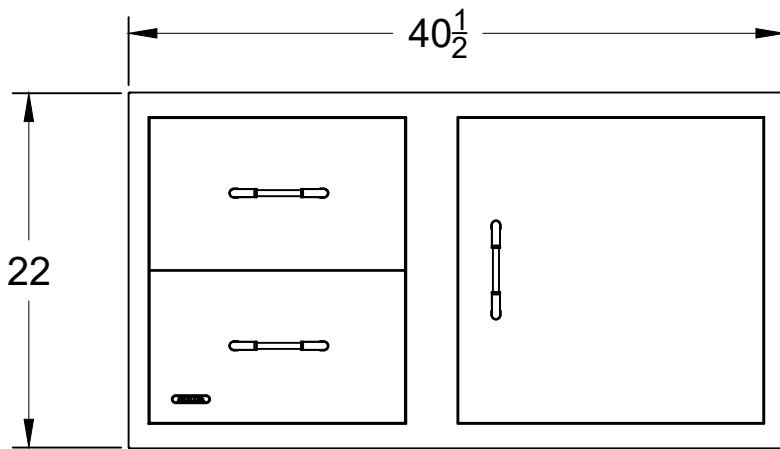

WWW.BULLBBQ.COM

38 INCH REVERSIBLE DOOR/DRAWER COMBO WITH REVEAL

SPEC SHEET

ITEM # 55890

PERSPECTIVE VIEW
WITH INSTALLATION CUT OUT DIMENSIONS

FOR MOUNTING
SLOTS ON BOX
FOR DRAWERS

**REVERSE
PERSPECTIVE VIEW**
WITH INSTALLATION CUT OUT DIMENSIONS

NOTES:

FRONT VIEW

SIDE VIEW

- 1) ALL DIMENSIONS ARE IN INCH UNITS
- 2) REFER TO PERSPECTIVE VIEW FOR INSTALLATION CUTOUT DIMENSIONS.

v.2023.08.01