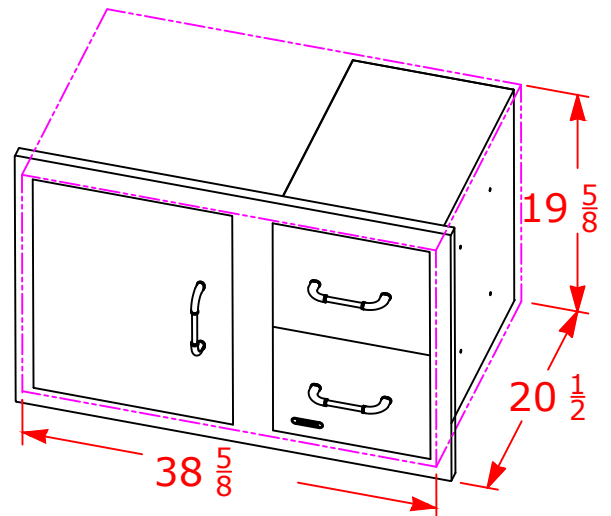

WWW.BULLBBQ.COM

38 INCH REVERSIBLE DOOR/DRAWER COMBO WITH REVEAL

SPEC SHEET

ITEM # 55890

PERSPECTIVE VIEW
WITH INSTALLATION CUT OUT DIMENSIONS

FOR MOUNTING
SLOTS ON BOX
FOR DRAWERS

**REVERSE
PERSPECTIVE VIEW**
WITH INSTALLATION CUT OUT DIMENSIONS

NOTES:

FRONT VIEW

SIDE VIEW

- 1) ALL DIMENSIONS ARE IN INCH UNITS
- 2) REFER TO PERSPECTIVE VIEW FOR INSTALLATION CUTOUT DIMENSIONS.

v.2023.08.01