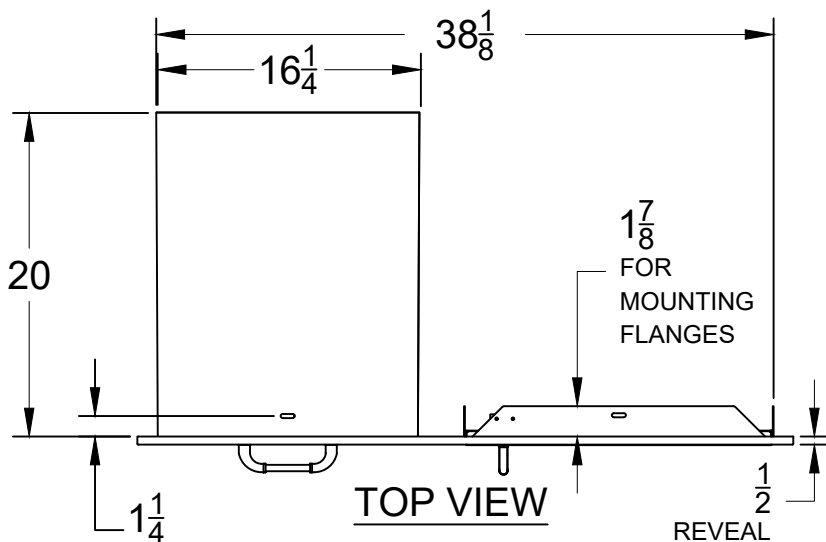

WWW.BULLBBQ.COM

38 INCH REVERSIBLE DOOR/DRAWER COMBO WITH REVEAL

SPEC SHEET

ITEM # 55890

PERSPECTIVE VIEW
WITH INSTALLATION CUT OUT DIMENSIONS

FOR MOUNTING
SLOTS ON BOX
FOR DRAWERS

**REVERSE
PERSPECTIVE VIEW**
WITH INSTALLATION CUT OUT DIMENSIONS

NOTES:

FRONT VIEW

SIDE VIEW

- 1) ALL DIMENSIONS ARE IN INCH UNITS
- 2) REFER TO PERSPECTIVE VIEW FOR INSTALLATION CUTOUT DIMENSIONS.

v.2023.08.01