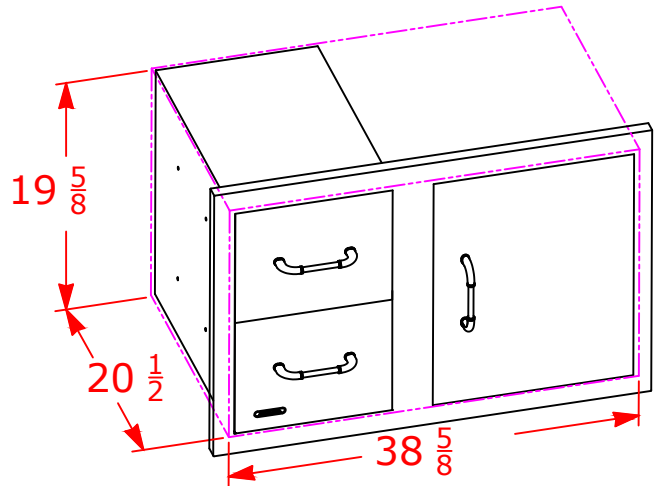

WWW.BULLBBQ.COM

38 INCH REVERSIBLE DOOR/DRAWER COMBO WITH REVEAL

SPEC SHEET

ITEM # 55890

PERSPECTIVE VIEW
WITH INSTALLATION CUT OUT DIMENSIONS

FOR MOUNTING
SLOTS ON BOX
FOR DRAWERS

**REVERSE
PERSPECTIVE VIEW**
WITH INSTALLATION CUT OUT DIMENSIONS

NOTES:

FRONT VIEW

SIDE VIEW

- 1) ALL DIMENSIONS ARE IN INCH UNITS
- 2) REFER TO PERSPECTIVE VIEW FOR INSTALLATION CUTOUT DIMENSIONS.

v.2023.08.01