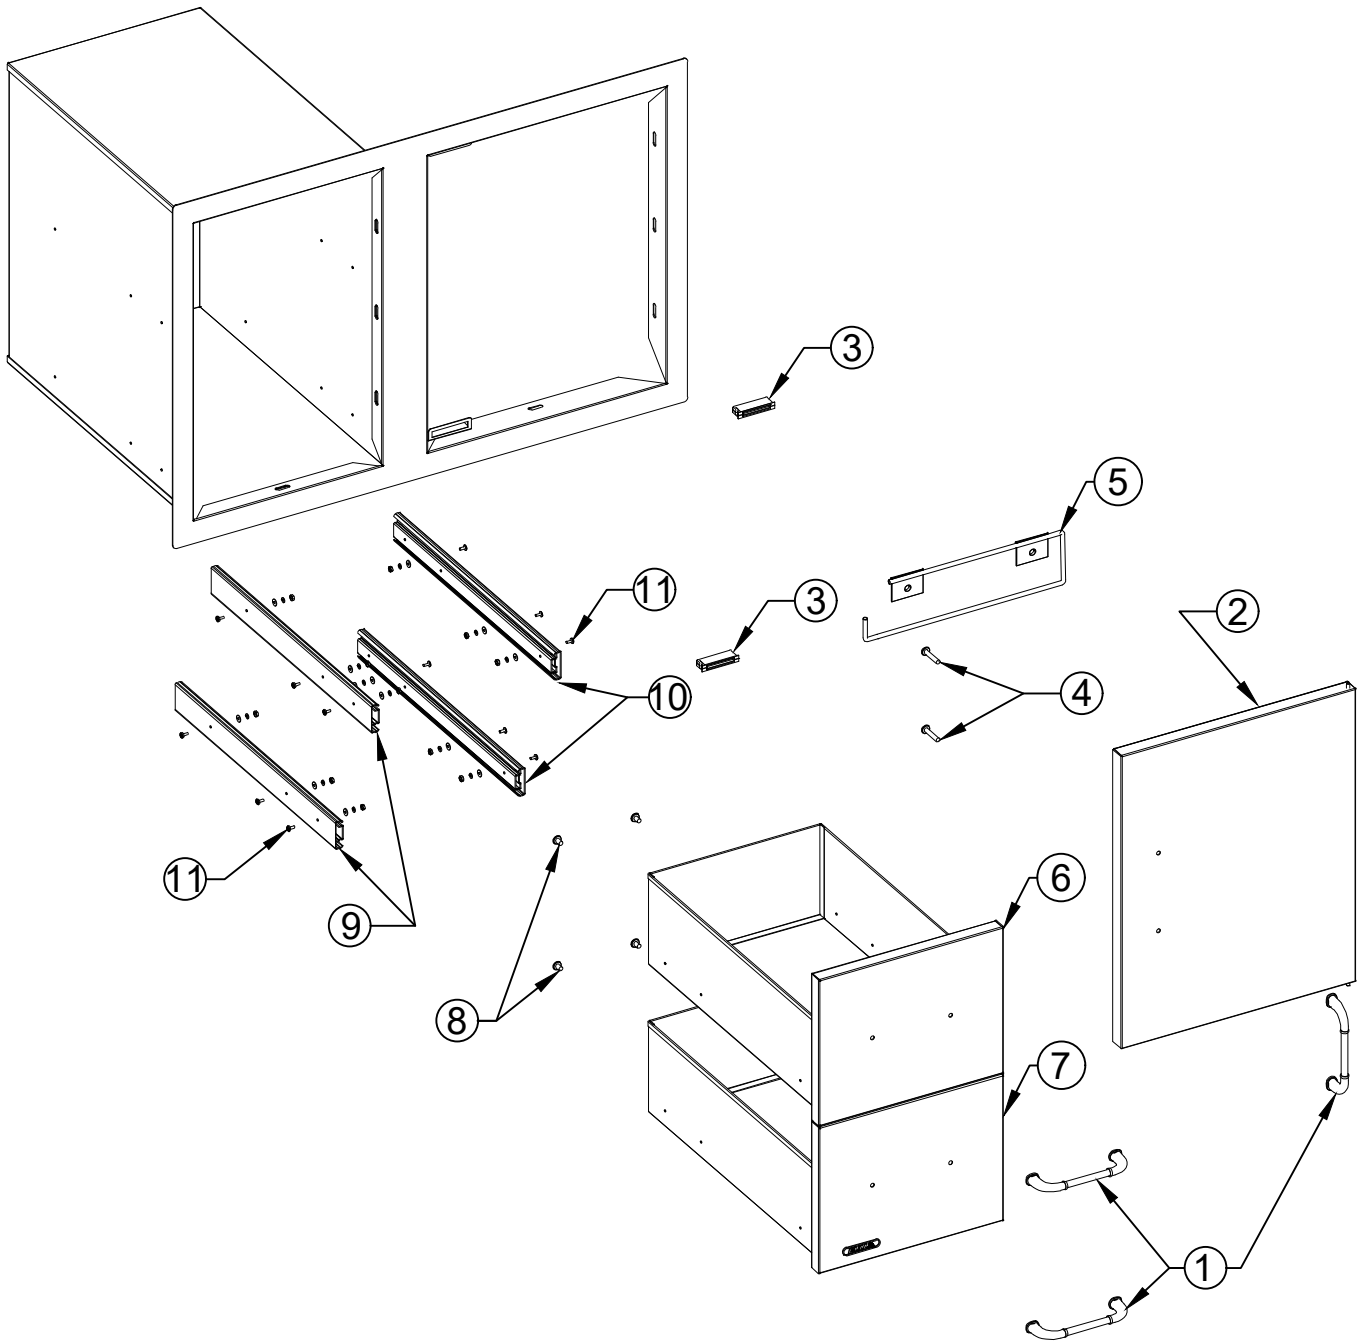

WWW.BULLBBQ.COM

EXPLODED VIEW W/PARTS LIST
ITEM# 25876
30 INCH 'REVERSIBLE'
DOOR / DRAWER COMBO

REPLACEMENT PARTS LIST

DWG ITEM #	BULL PART #	DESCRIPTION	QTY
1	16572	DOOR/DRAWER HANDLE	3
2	25879	DOOR	1
3	16548	DOOR MAGNETS	2
4	16515	DOOR HANDLE MOUNTING HARDWARE	1 SET
5	73000	PAPER TOWEL HOLDER	1
6	16574	DRAWER	1
7	25878	DRAWER WITH BULL LOGO	1
8	16611	DRAWER HANDLE MOUNTING HARDWARE	2 SETS
9	09971	SELF CLOSING DRAWER RAIL LEFT SIDE	2
10	09972	SELF CLOSING DRAWER RAIL RIGHT SIDE	2
11	09973	DRAWER RAIL MOUNTING HARDWARE	2 SETS

EXPLODED VIEW