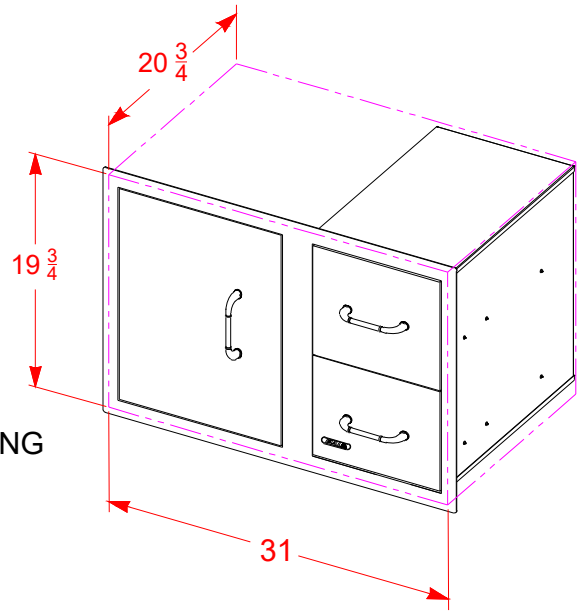

WWW.BULLBBQ.COM

SPEC SHEET

ITEM # 25876

30 INCH REVERSIBLE DOOR/DRAWER COMBO

PERSPECTIVE VIEW
WITH INSTALLATION
CUT OUT DIMENSIONS

REVERSED PERSPECTIVE VIEW

NOTES:

- 1) ALL DIMENSIONS ARE IN INCH UNITS
- 2) REFER TO PERSPECTIVE VIEW FOR INSTALLATION CUTOUT DIMENSIONS.