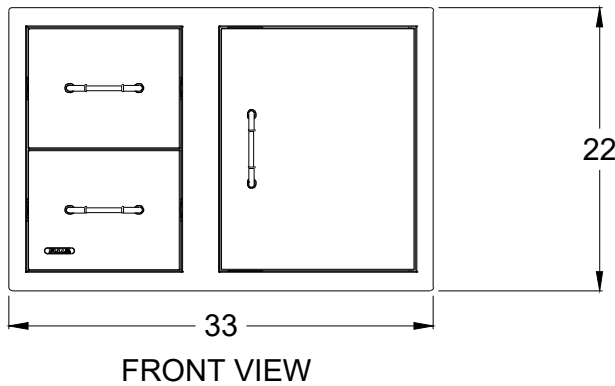

WWW.BULLBBQ.COM

SPEC SHEET

ITEM # 25876

30 INCH REVERSIBLE DOOR/DRAWER COMBO

PERSPECTIVE VIEW
WITH INSTALLATION
CUT OUT DIMENSIONS

REVERSED PERSPECTIVE VIEW

NOTES:

- 1) ALL DIMENSIONS ARE IN INCH UNITS
- 2) REFER TO PERSPECTIVE VIEW FOR INSTALLATION CUTOUT DIMENSIONS.