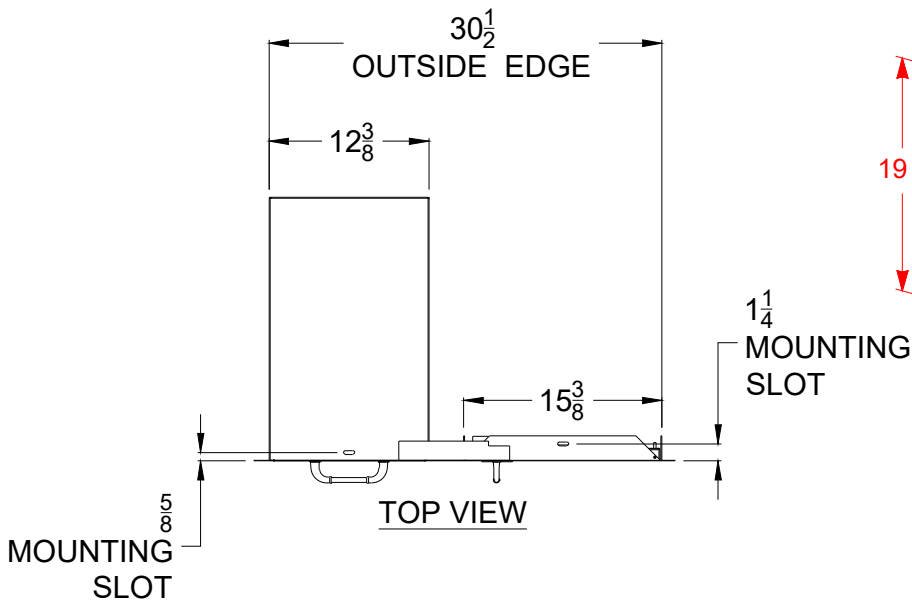

WWW.BULLBBQ.COM

SPEC SHEET

ITEM # 25876

30 INCH REVERSIBLE DOOR/DRAWER COMBO

PERSPECTIVE VIEW
WITH INSTALLATION
CUT OUT DIMENSIONS

REVERSED PERSPECTIVE VIEW

NOTES:

- 1) ALL DIMENSIONS ARE IN INCH UNITS
- 2) REFER TO PERSPECTIVE VIEW FOR INSTALLATION CUTOUT DIMENSIONS.