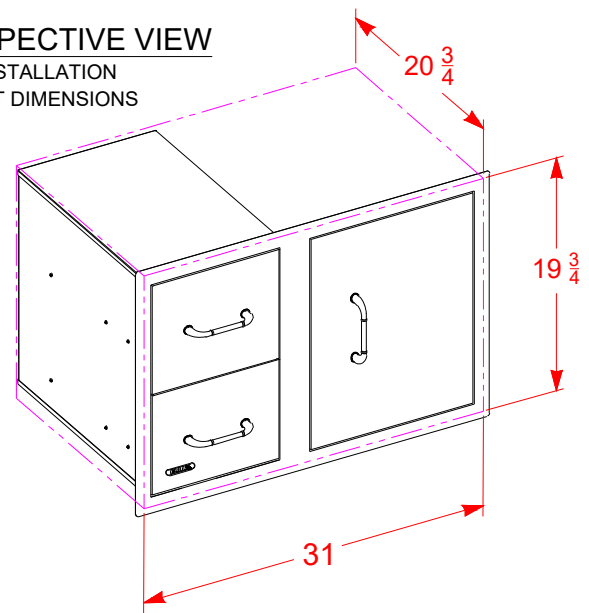

WWW.BULLBBQ.COM

SPEC SHEET

ITEM # 25876

30 INCH REVERSIBLE DOOR/DRAWER COMBO

PERSPECTIVE VIEW
WITH INSTALLATION
CUT OUT DIMENSIONS

REVERSED PERSPECTIVE VIEW

NOTES:

- 1) ALL DIMENSIONS ARE IN INCH UNITS
- 2) REFER TO PERSPECTIVE VIEW FOR INSTALLATION CUTOUT DIMENSIONS.