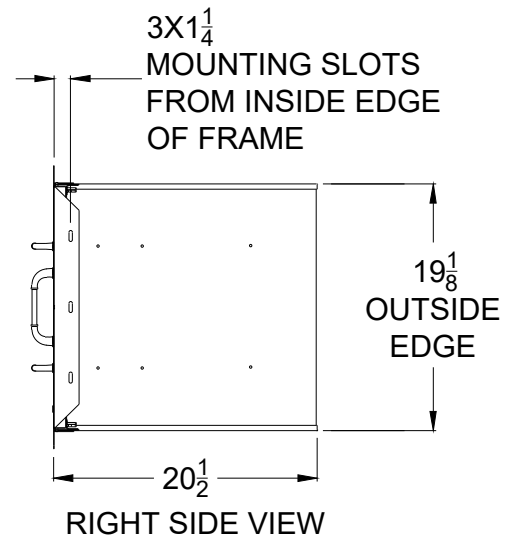

WWW.BULLBBQ.COM

SPEC SHEET

ITEM # 25876

30 INCH REVERSIBLE DOOR/DRAWER COMBO

PERSPECTIVE VIEW
WITH INSTALLATION
CUT OUT DIMENSIONS

REVERSED PERSPECTIVE VIEW

NOTES:

- 1) ALL DIMENSIONS ARE IN INCH UNITS
- 2) REFER TO PERSPECTIVE VIEW FOR INSTALLATION CUTOUT DIMENSIONS.