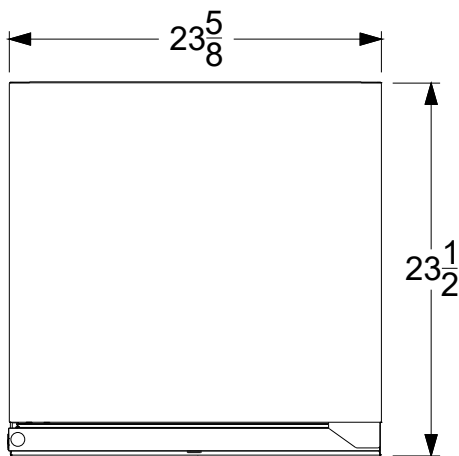

WWW.BULLBBQ.COM

GLASS DOOR
PREMIUM
OUTDOOR
REFRIGERATOR
SPEC SHEET
ITEM# 13100

TOP VIEW

PERSPECTIVE VIEW

WITH INSTALLATION
CUT OUT DIMENSIONS

FRONT VIEW

RIGHT SIDE VIEW

NOTES:

- 1) ALL DIMENSIONS ARE IN INCH UNITS
- 2) REFER TO PERSPECTIVE VIEW FOR INSTALLATION CUTOUT DIMENSIONS.
- 3) FOR TRIM KIT FINISH FRAME USE BULL ITEM #13910