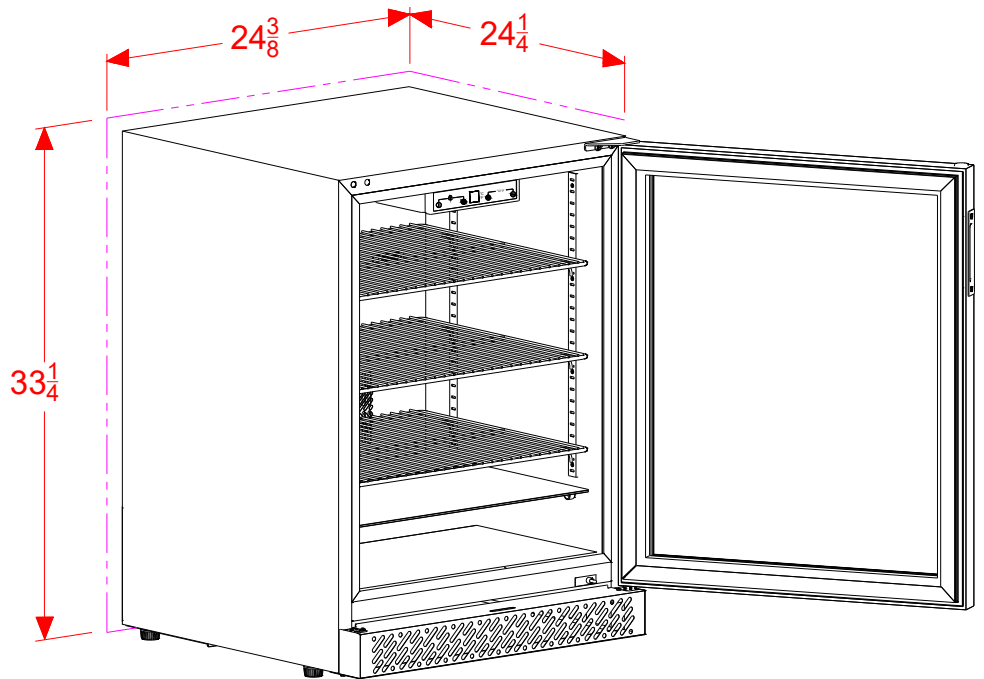

WWW.BULLBBQ.COM

GLASS DOOR
PREMIUM
OUTDOOR
REFRIGERATOR
SPEC SHEET
ITEM# 13100

TOP VIEW

PERSPECTIVE VIEW

WITH INSTALLATION
CUT OUT DIMENSIONS

FRONT VIEW

RIGHT SIDE VIEW

NOTES:

- 1) ALL DIMENSIONS ARE IN INCH UNITS
- 2) REFER TO PERSPECTIVE VIEW FOR INSTALLATION CUTOUT DIMENSIONS.
- 3) FOR TRIM KIT FINISH FRAME USE BULL ITEM #13910