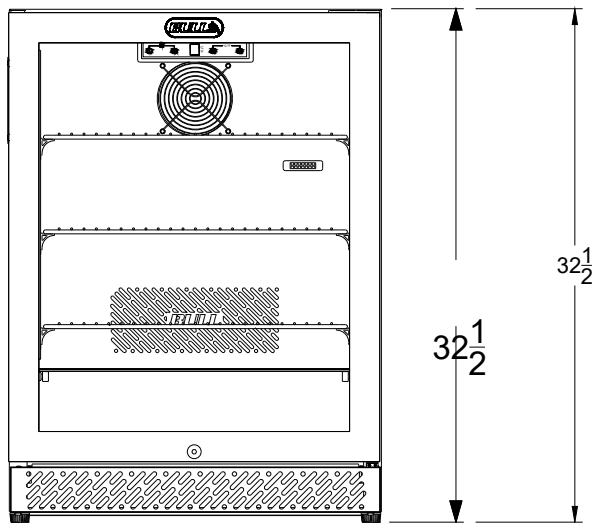

WWW.BULLBBQ.COM

GLASS DOOR
PREMIUM
OUTDOOR
REFRIGERATOR
SPEC SHEET
ITEM# 13100

WITH INSTALLATION
CUT OUT DIMENSIONS

FRONT VIEW

NOTES:

1) ALL DIMENSIONS ARE IN INCH UNITS
2) REFER TO PERSPECTIVE VIEW FOR INSTALLATION CUTOUT DIMENSIONS.
3) FOR TRIM KIT FINISH FRAME USE BULL ITEM #13910