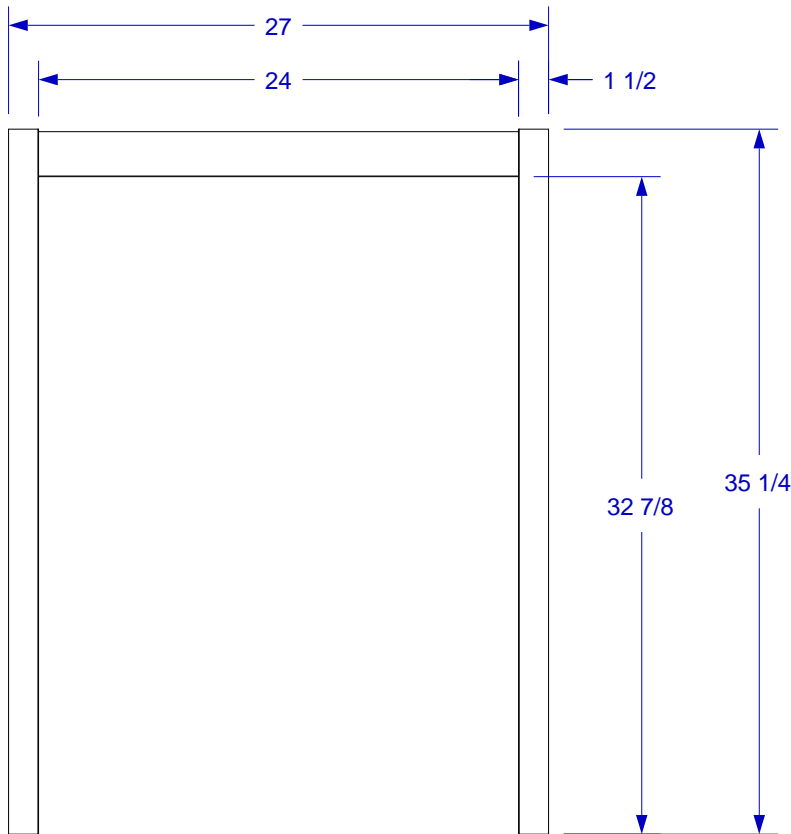

PREMIUM OUTDOOR REFRIGERATOR FRAME SPEC SHEET

ISOMETRIC VIEW

NOTES:

1. CUTOUT DIMENSIONS: 24 1/4" W X 34 1/2" H X 2" D
2. SCALE: 1 1/4" = 1'-0"
3. REVISION: 10/2014