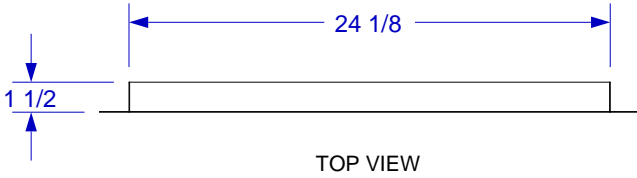

PREMIUM OUTDOOR REFRIGERATOR FRAME SPEC SHEET

ISOMETRIC VIEW

NOTES:

1. CUTOUT DIMENSIONS: 24 1/4" W X 34 1/2" H X 2" D
2. SCALE: 1 1/4" = 1'-0"
3. REVISION: 10/2014