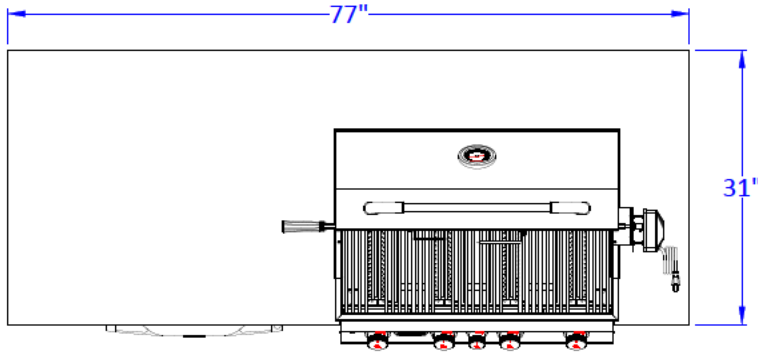

# REVERSE POWER Q ISLAND W/31" TOP SPEC SHEET

PERSPECTIVE VIEW

TOP VIEW

FRONT VIEW

RIGHT SIDE VIEW

## NOTES:

- 1) ALL DIMENSIONS ARE IN INCH UNITS
- 2) FOR ROCK FINISHES, ADD 1-1/2" ON ALL BASE SIDES.
- 3) 6" MAX ON ALL STUB-UPS.
- 4) SHOWN WITH 4-BURNER ANGUS GRILL & STANDARD FEATURES