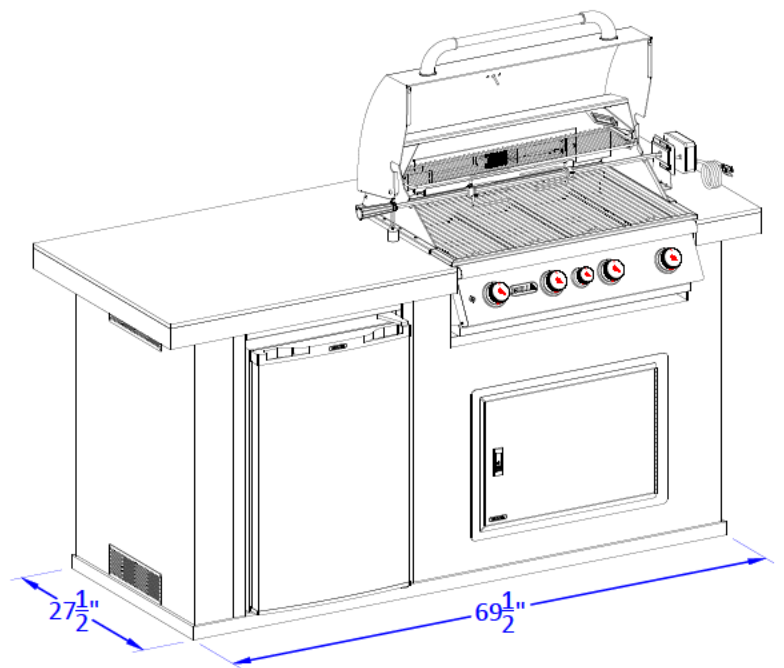

# REVERSE POWER Q ISLAND W/31" TOP SPEC SHEET

PERSPECTIVE VIEW

TOP VIEW

FRONT VIEW

RIGHT SIDE VIEW

## NOTES:

- 1) ALL DIMENSIONS ARE IN INCH UNITS
- 2) FOR ROCK FINISHES, ADD 1-1/2" ON ALL BASE SIDES.
- 3) 6" MAX ON ALL STUB-UPS.
- 4) SHOWN WITH 4-BURNER ANGUS GRILL & STANDARD FEATURES