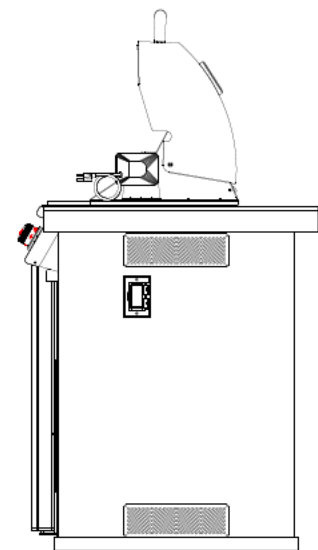

# REVERSE POWER Q ISLAND W/31" TOP SPEC SHEET

PERSPECTIVE VIEW

TOP VIEW

FRONT VIEW

RIGHT SIDE VIEW

## NOTES:

- 1) ALL DIMENSIONS ARE IN INCH UNITS
- 2) FOR ROCK FINISHES, ADD 1-1/2" ON ALL BASE SIDES.
- 3) 6" MAX ON ALL STUB-UPS.
- 4) SHOWN WITH 4-BURNER ANGUS GRILL & STANDARD FEATURES