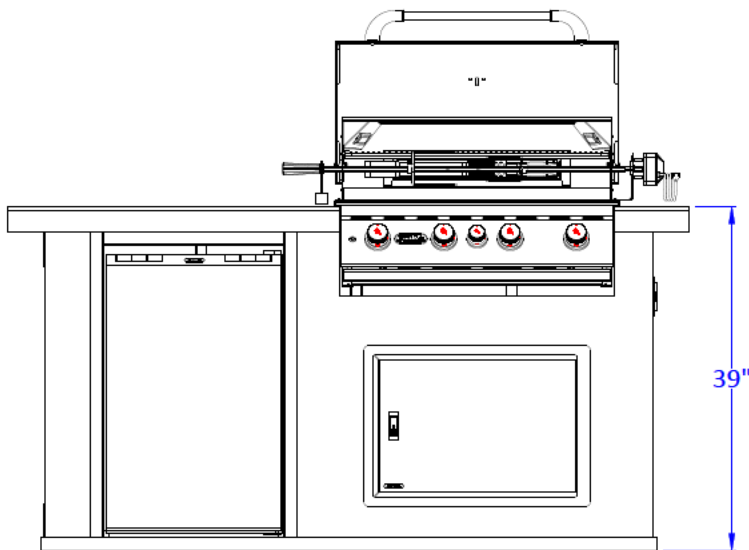

# REVERSE POWER Q ISLAND W/31" TOP SPEC SHEET

PERSPECTIVE VIEW

TOP VIEW

FRONT VIEW

RIGHT SIDE VIEW

## NOTES:

- 1) ALL DIMENSIONS ARE IN INCH UNITS
- 2) FOR ROCK FINISHES, ADD 1-1/2" ON ALL BASE SIDES.
- 3) 6" MAX ON ALL STUB-UPS.
- 4) SHOWN WITH 4-BURNER ANGUS GRILL & STANDARD FEATURES