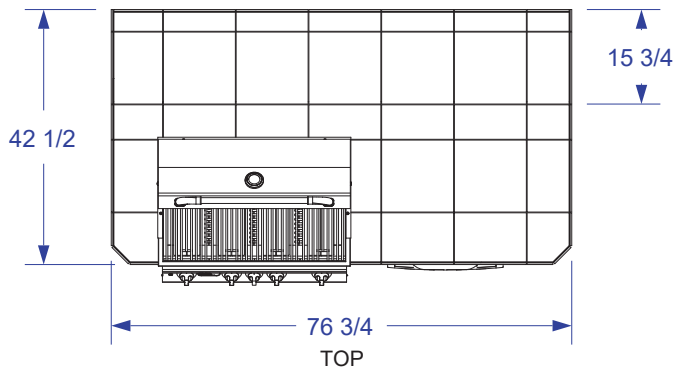

POWER Q RAISED BAR ISLAND SPEC SHEET

FRONT

RIGHT

NOTES:

1. FOR ROCK FINISHES, ADD 1 1/2" ON ALL BASE SIDES.
2. 6" MAX HEIGHT ON ALL STUB-UPS.
3. SHOWN WITH STANDARD 4-BURNER ANGUS GRILL.
4. SCALE: 3/8" = 1'-0"