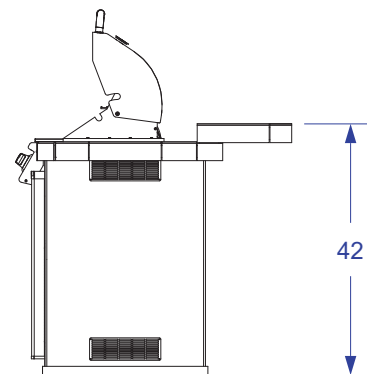

POWER Q RAISED BAR ISLAND SPEC SHEET

FRONT

RIGHT

NOTES:

1. FOR ROCK FINISHES, ADD 1 1/2" ON ALL BASE SIDES.
2. 6" MAX HEIGHT ON ALL STUB-UPS.
3. SHOWN WITH STANDARD 4-BURNER ANGUS GRILL.
4. SCALE: 3/8" = 1'-0"