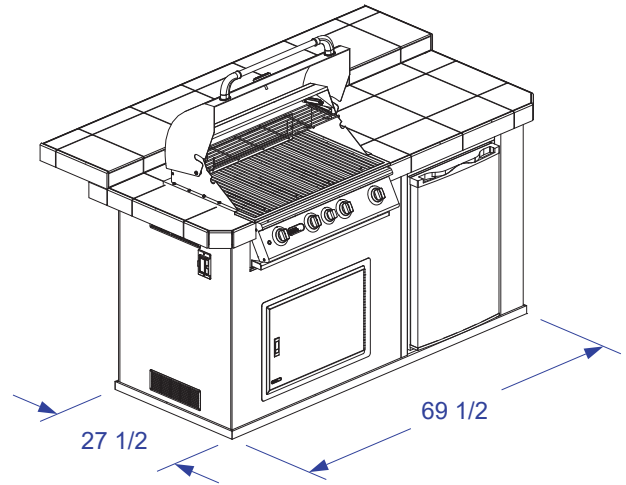

POWER Q RAISED BAR ISLAND SPEC SHEET

FRONT

RIGHT

NOTES:

1. FOR ROCK FINISHES, ADD 1 1/2" ON ALL BASE SIDES.
2. 6" MAX HEIGHT ON ALL STUB-UPS.
3. SHOWN WITH STANDARD 4-BURNER ANGUS GRILL.
4. SCALE: 3/8" = 1'-0"