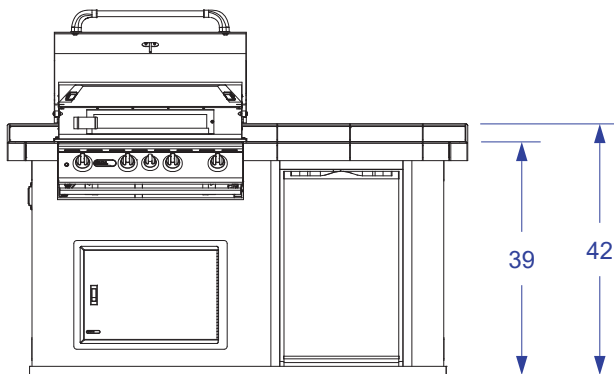

POWER Q RAISED BAR ISLAND SPEC SHEET

FRONT

RIGHT

NOTES:

1. FOR ROCK FINISHES, ADD 1 1/2" ON ALL BASE SIDES.
2. 6" MAX HEIGHT ON ALL STUB-UPS.
3. SHOWN WITH STANDARD 4-BURNER ANGUS GRILL.
4. SCALE: 3/8" = 1'-0"