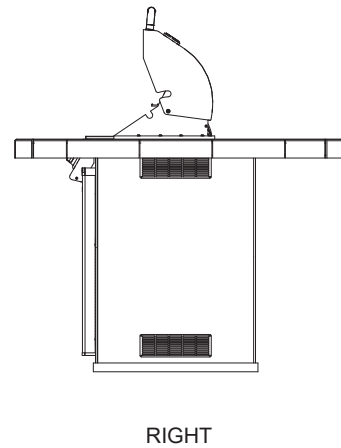

POWER BBQ ISLAND SPEC SHEET

- NOTES:**
1. FOR ROCK FINISHES, ADD 1 1/2" ON ALL BASE SIDES.
 2. 6" MAX HEIGHT ON ALL STUB-UPS.
 3. SHOWN WITH STANDARD 4-BURNER ANGUS GRILL.
 4. SCALE: 3/8" = 1'-0"