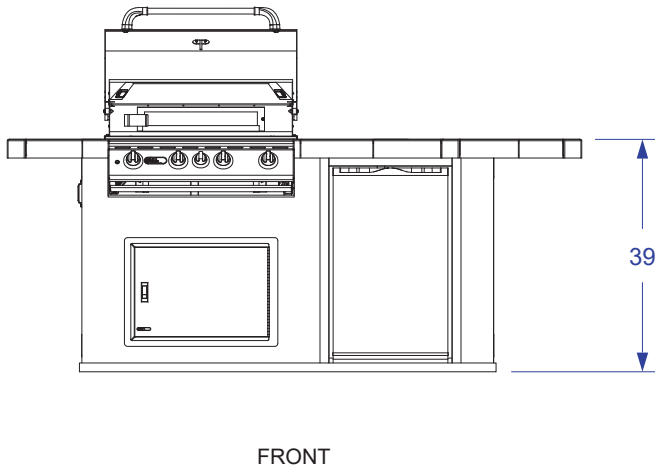

POWER BBQ ISLAND SPEC SHEET

- NOTES:**
1. FOR ROCK FINISHES, ADD 1 1/2" ON ALL BASE SIDES.
 2. 6" MAX HEIGHT ON ALL STUB-UPS.
 3. SHOWN WITH STANDARD 4-BURNER ANGUS GRILL.
 4. SCALE: 3/8" = 1'-0"