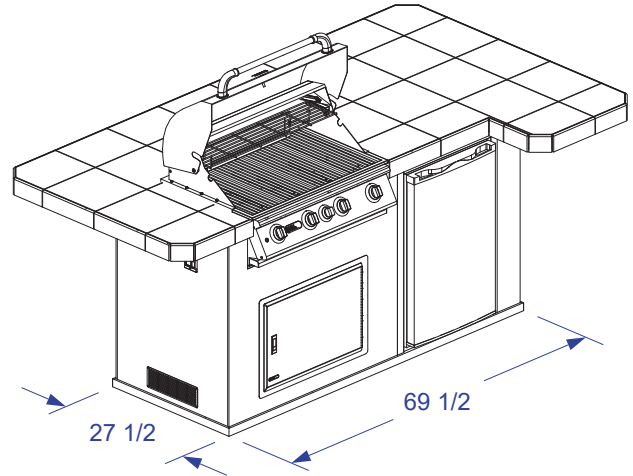

POWER BBQ ISLAND SPEC SHEET

- NOTES:**
1. FOR ROCK FINISHES, ADD 1 1/2" ON ALL BASE SIDES.
 2. 6" MAX HEIGHT ON ALL STUB-UPS.
 3. SHOWN WITH STANDARD 4-BURNER ANGUS GRILL.
 4. SCALE: 3/8" = 1'-0"