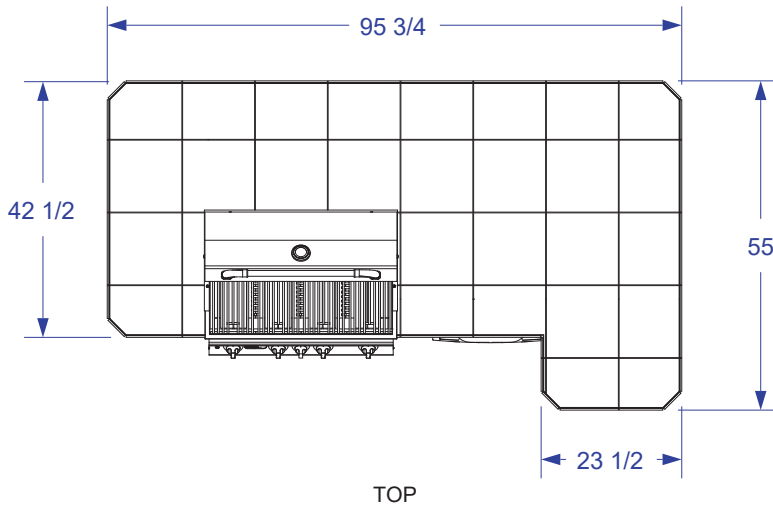

POWER BBQ ISLAND SPEC SHEET

- NOTES:**
1. FOR ROCK FINISHES, ADD 1 1/2" ON ALL BASE SIDES.
 2. 6" MAX HEIGHT ON ALL STUB-UPS.
 3. SHOWN WITH STANDARD 4-BURNER ANGUS GRILL.
 4. SCALE: 3/8" = 1'-0"