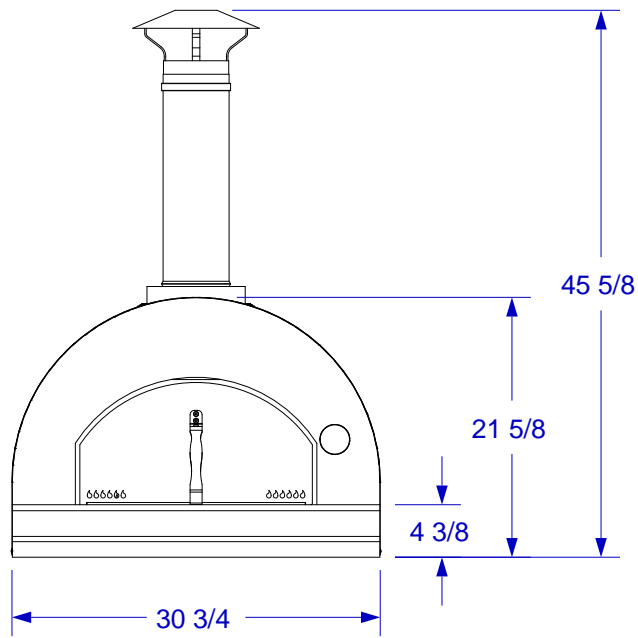

LARGE PIZZA OVEN

SPEC SHEET

ISOMETRIC VIEW

FRONT VIEW

LEFT SIDE VIEW

NOTES:

1. CUTOUT DIMENSIONS: 32"W X 31"D X 4 3/4"H
2. SCALE: 3/4" = 1'-0"