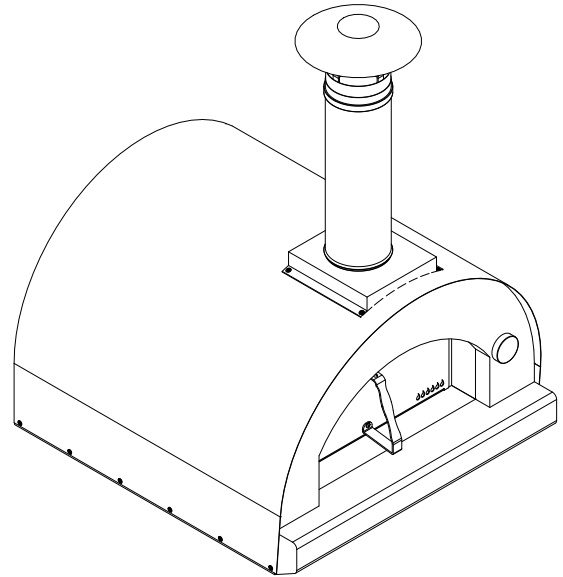

LARGE PIZZA OVEN

SPEC SHEET

ISOMETRIC VIEW

FRONT VIEW

LEFT SIDE VIEW

NOTES:

1. CUTOUT DIMENSIONS: 32"W X 31"D X 4 3/4"H
2. SCALE: 3/4" = 1'-0"