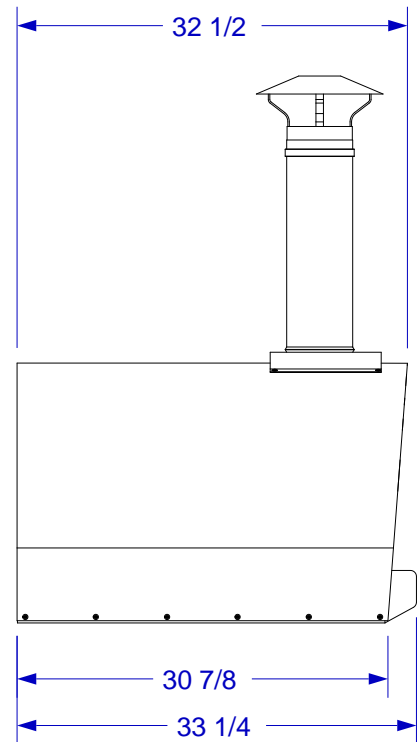

LARGE PIZZA OVEN

SPEC SHEET

ISOMETRIC VIEW

FRONT VIEW

LEFT SIDE VIEW

NOTES:

1. CUTOUT DIMENSIONS: 32"W X 31"D X 4 3/4"H
2. SCALE: 3/4" = 1'-0"