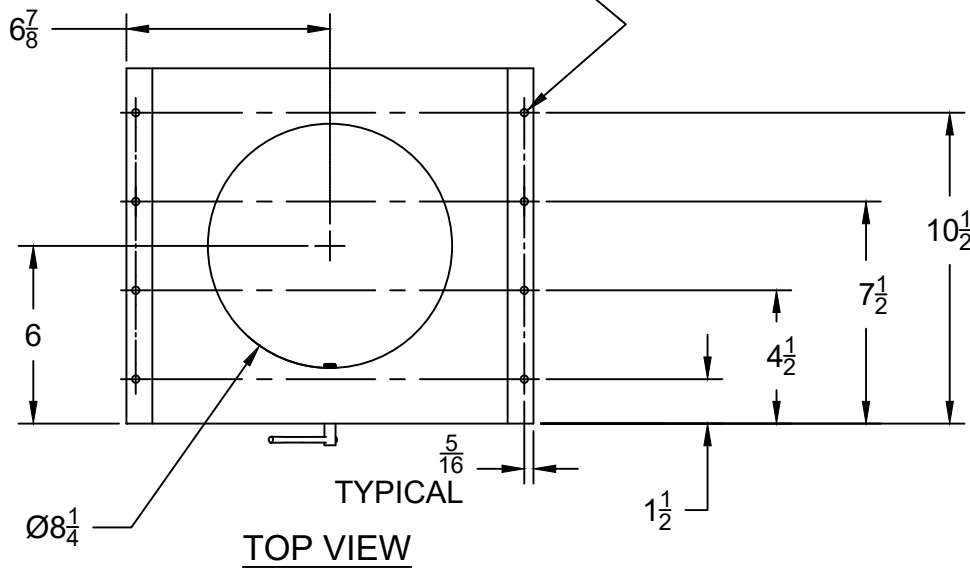

WWW.BULLBBQ.COM

SPEC SHEET
ITEM # 16674
PROPANE TANK
HOLDER FOR ISLANDS

MOUNTING HOLES
8X Ø1/4 THRU
(FASTENERS NOT
PROVIDED BY BULL)

TOP VIEW

BOLT HANDLE
TO SECURE TANK

FRONT VIEW

SIDE VIEW

NOTES:

1) ALL DIMENSIONS ARE IN INCH UNITS

v.2022.11.30