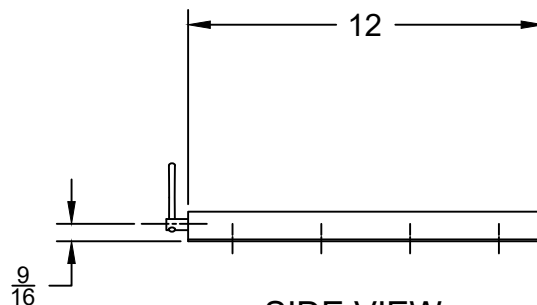

WWW.BULLBBQ.COM

SPEC SHEET
ITEM # 16674
PROPANE TANK
HOLDER FOR ISLANDS

MOUNTING HOLES
8X Ø1/4 THRU
(FASTENERS NOT
PROVIDED BY BULL)

TOP VIEW

BOLT HANDLE
TO SECURE TANK

FRONT VIEW

SIDE VIEW

NOTES:

1) ALL DIMENSIONS ARE IN INCH UNITS

v.2022.11.30