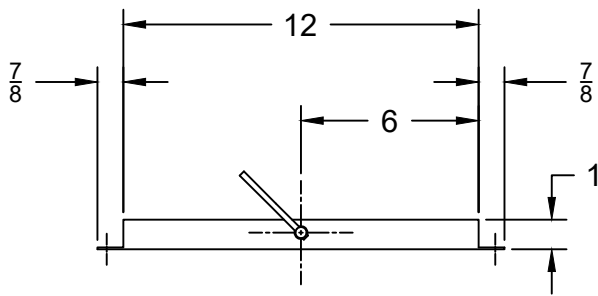

WWW.BULLBBQ.COM

SPEC SHEET
ITEM # 16674
PROPANE TANK
HOLDER FOR ISLANDS

MOUNTING HOLES
8X Ø1/4 THRU
(FASTENERS NOT
PROVIDED BY BULL)

TOP VIEW

BOLT HANDLE
TO SECURE TANK

FRONT VIEW

SIDE VIEW

NOTES:

1) ALL DIMENSIONS ARE IN INCH UNITS

v.2022.11.30