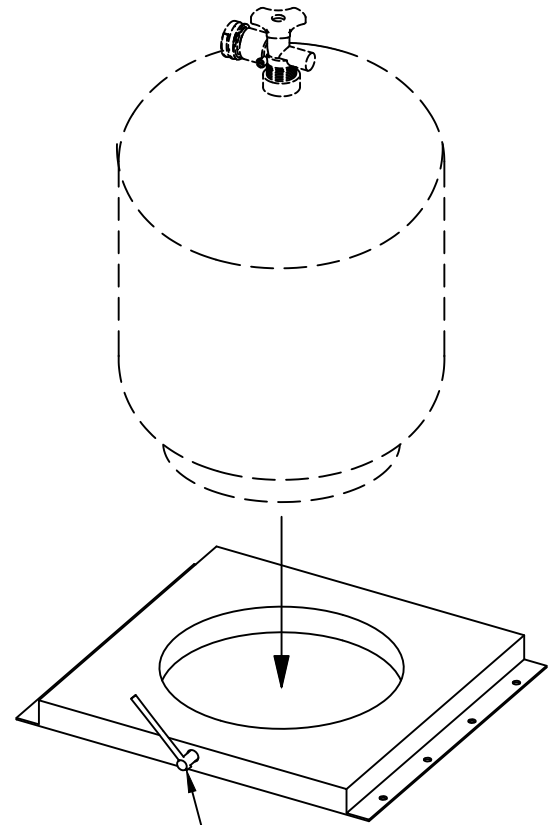

WWW.BULLBBQ.COM

SPEC SHEET
ITEM # 16674
PROPANE TANK
HOLDER FOR ISLANDS

MOUNTING HOLES
8X Ø1/4 THRU
(FASTENERS NOT
PROVIDED BY BULL)

TOP VIEW

BOLT HANDLE
TO SECURE TANK

FRONT VIEW

SIDE VIEW

NOTES:

1) ALL DIMENSIONS ARE IN INCH UNITS

v.2022.11.30