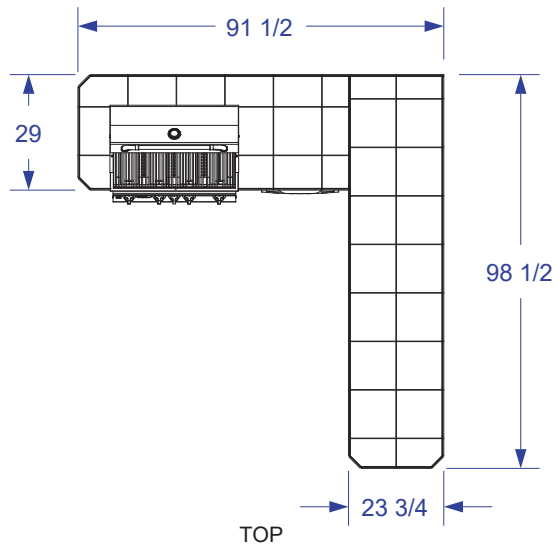

MESQUITE Q ISLAND SPEC SHEET

NOTES:

1. 6" MAX HEIGHT ON ALL STUB-UPS.
2. SHOWN WITH STANDARD 4-BURNER ANGUS GRILL.
3. SCALE: 5/16" = 1'-0"