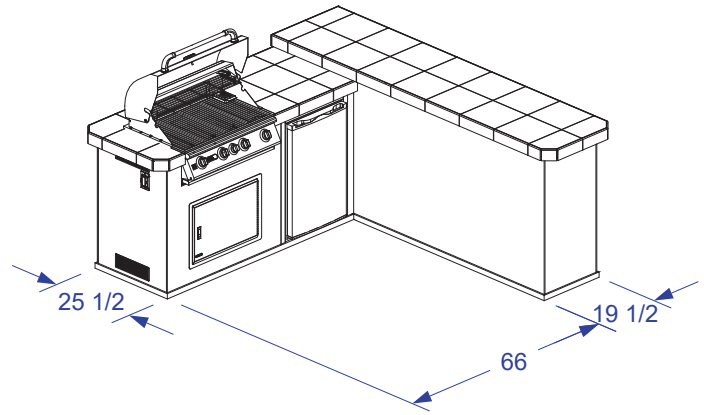

MESQUITE Q ISLAND SPEC SHEET

NOTES:

1. 6" MAX HEIGHT ON ALL STUB-UPS.
2. SHOWN WITH STANDARD 4-BURNER ANGUS GRILL.
3. SCALE: 5/16" = 1'-0"