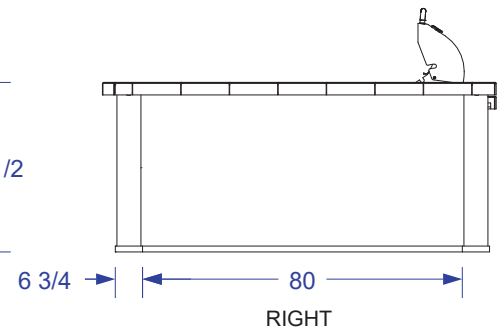

MESQUITE Q ISLAND SPEC SHEET

NOTES:

1. 6" MAX HEIGHT ON ALL STUB-UPS.
2. SHOWN WITH STANDARD 4-BURNER ANGUS GRILL.
3. SCALE: 5/16" = 1'-0"