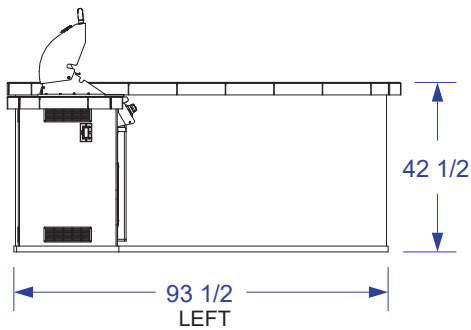

MESQUITE Q ISLAND SPEC SHEET

NOTES:

1. 6" MAX HEIGHT ON ALL STUB-UPS.
2. SHOWN WITH STANDARD 4-BURNER ANGUS GRILL.
3. SCALE: 5/16" = 1'-0"