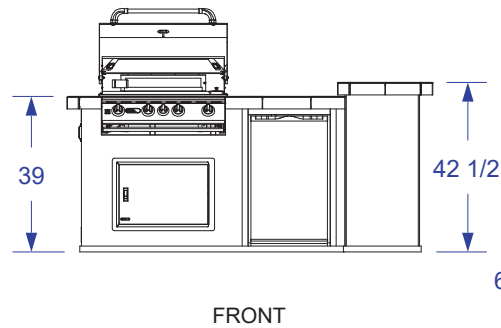

MESQUITE Q ISLAND SPEC SHEET

NOTES:

1. 6" MAX HEIGHT ON ALL STUB-UPS.
2. SHOWN WITH STANDARD 4-BURNER ANGUS GRILL.
3. SCALE: 5/16" = 1'-0"