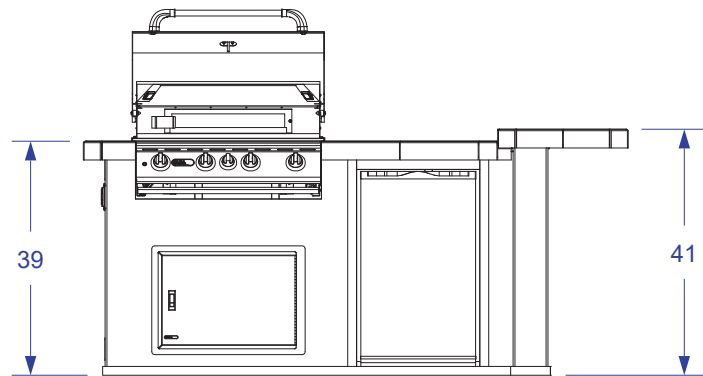

LUXURY Q ISLAND SPEC SHEET

LEFT

FRONT

NOTES:

1. 6" MAX HEIGHT ON ALL STUB-UPS.
2. SHOWN WITH STANDARD 4-BURNER ANGUS GRILL.
3. SCALE: 3/8" = 1'-0"