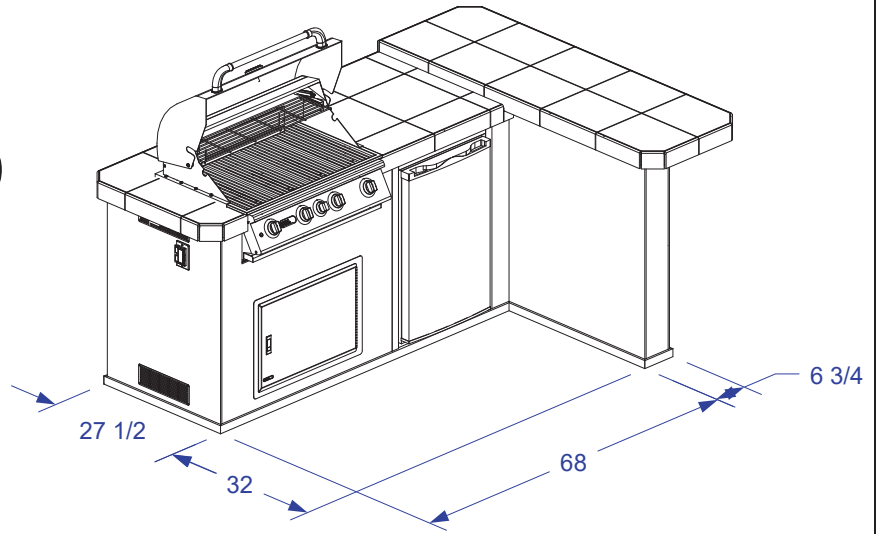

LUXURY Q ISLAND SPEC SHEET

LEFT

FRONT

NOTES:

1. 6" MAX HEIGHT ON ALL STUB-UPS.
2. SHOWN WITH STANDARD 4-BURNER ANGUS GRILL.
3. SCALE: 3/8" = 1'-0"