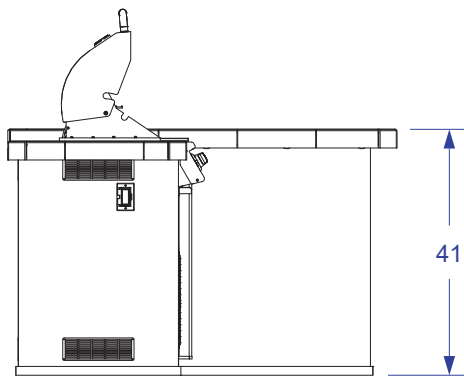

LUXURY Q ISLAND SPEC SHEET

LEFT

FRONT

NOTES:

1. 6" MAX HEIGHT ON ALL STUB-UPS.
2. SHOWN WITH STANDARD 4-BURNER ANGUS GRILL.
3. SCALE: 3/8" = 1'-0"