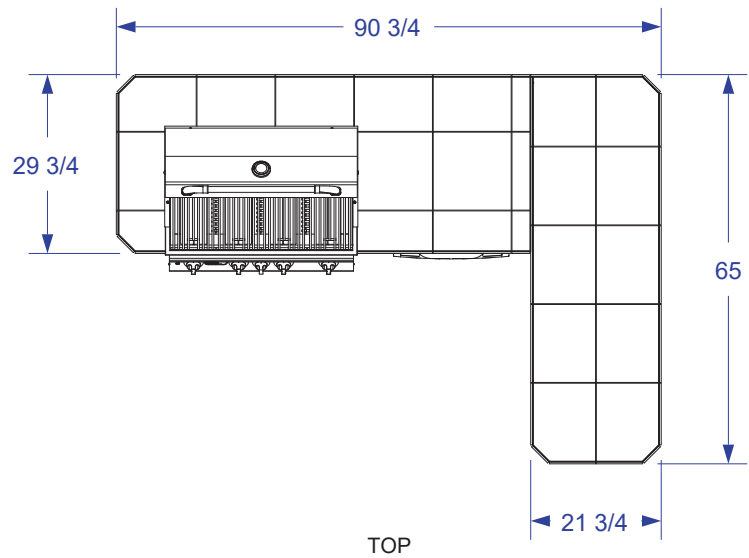

LUXURY Q ISLAND SPEC SHEET

LEFT

FRONT

NOTES:

1. 6" MAX HEIGHT ON ALL STUB-UPS.
2. SHOWN WITH STANDARD 4-BURNER ANGUS GRILL.
3. SCALE: 3/8" = 1'-0"