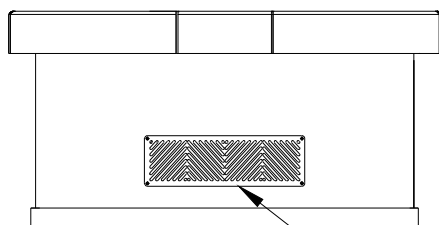

WWW.BULLBBQ.COM

SPEC SHEET
LOW PROFILE SLIM
SQUARE FIRE PIT
ITEM#
61028 (LIQUID PROPANE)
61029 (NATURAL GAS)

32 X 32 SQUARE
COUNTER-TOP

SQUARE
BURNER (LP)
ITEM# 86538

16"

28 SQUARE
FINISHED BASE

2 VENTS
180° APART

CONTROL
PANEL

NOTES:

- 1) ALL DIMENSIONS ARE IN INCHES.
- 2) FOR ROCK FINISHES, ADD 1 1/2 INCH TO EACH BASE SIDE.
- 3) 6 INCH MAXIMUM HEIGHT ON ALL STUB-UPS.