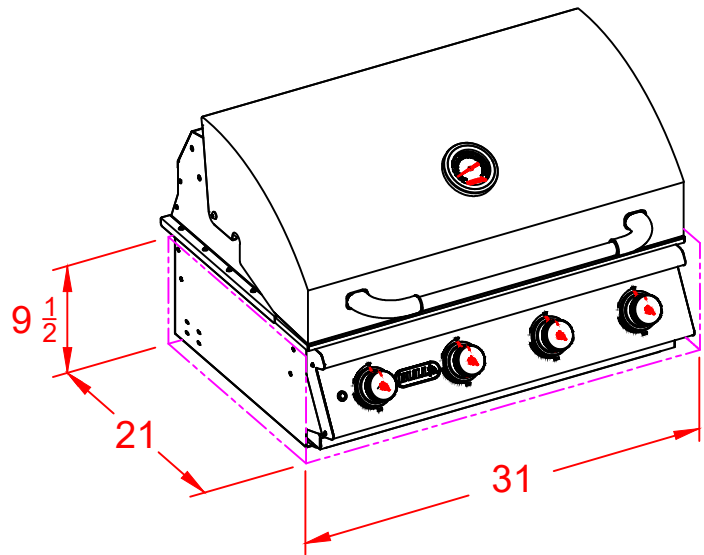

## SPEC SHEET

MODEL(S)

87048 LP (LIQUID PROPANE)

87049 NG (NATURAL GAS)

TOP VIEW

PERSPECTIVE VIEW

WITH INSTALLATION  
CUT OUT DIMENSIONS

FRONT VIEW

### NOTES:

- 1) ALL DIMENSIONS ARE IN INCH UNITS
- 2) REFER TO PERSPECTIVE VIEW FOR INSTALLATION CUTOUT DIMENSIONS.