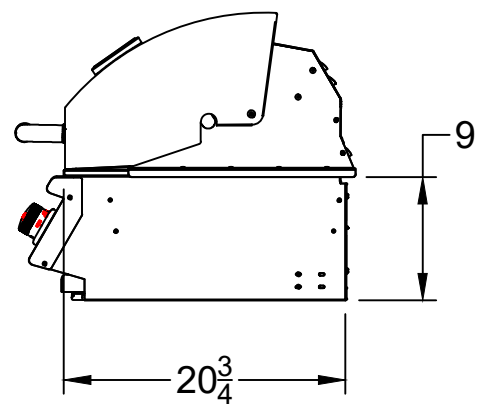

## SPEC SHEET

MODEL(S)

87048 LP (LIQUID PROPANE)

87049 NG (NATURAL GAS)

TOP VIEW

PERSPECTIVE VIEW

WITH INSTALLATION  
CUT OUT DIMENSIONS

FRONT VIEW

RIGHT SIDE VIEW

### NOTES:

- 1) ALL DIMENSIONS ARE IN INCH UNITS
- 2) REFER TO PERSPECTIVE VIEW FOR INSTALLATION CUTOUT DIMENSIONS.