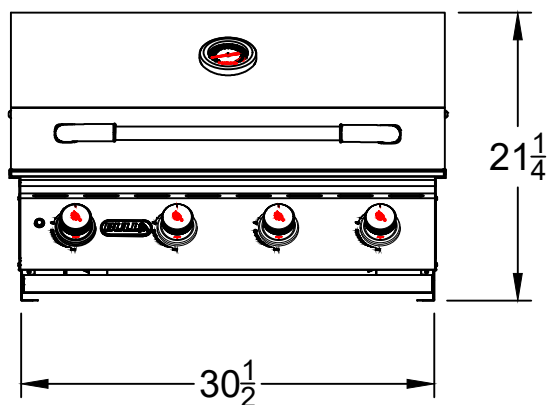

## SPEC SHEET

MODEL(S)

87048 LP (LIQUID PROPANE)

87049 NG (NATURAL GAS)

TOP VIEW

PERSPECTIVE VIEW

WITH INSTALLATION  
CUT OUT DIMENSIONS

FRONT VIEW

RIGHT SIDE VIEW

### NOTES:

- 1) ALL DIMENSIONS ARE IN INCH UNITS
- 2) REFER TO PERSPECTIVE VIEW FOR INSTALLATION CUTOUT DIMENSIONS.