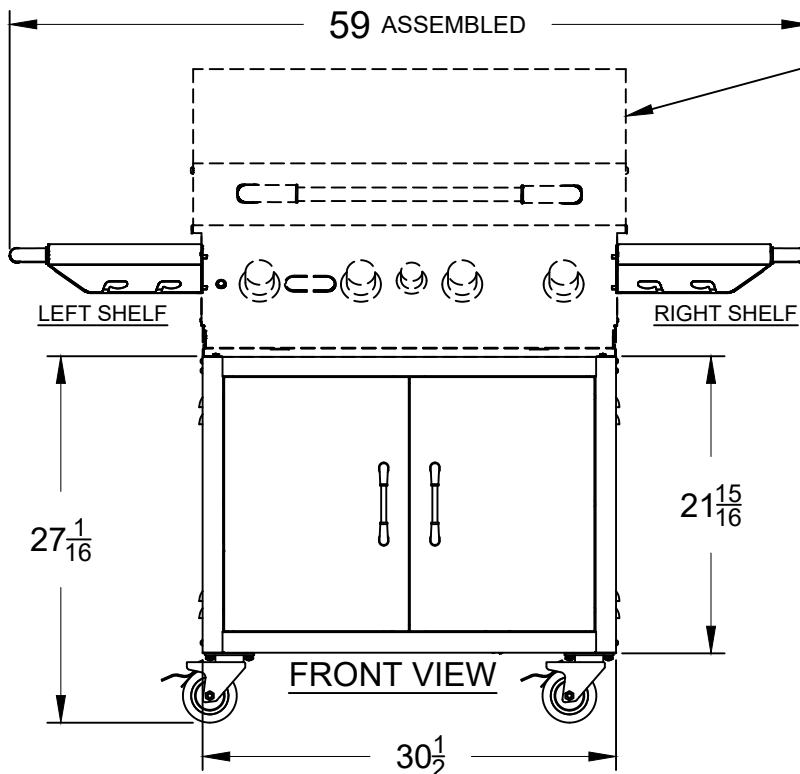

WWW.BULLBBQ.COM

30 INCH PEDESTAL CART
SPEC SHEET
MODEL 45551
USED WITH BULL
30 INCH GRILLS OR GRIDDLE

PERSPECTIVE VIEW
 SHOWN FOR ASSEMBLY REFERENCE
 GRILL AND SIDEKICK SIDEBURNER
 ARE SOLD SEPARATELY

NOTES:

1) ALL DIMENSIONS ARE IN INCH UNITS