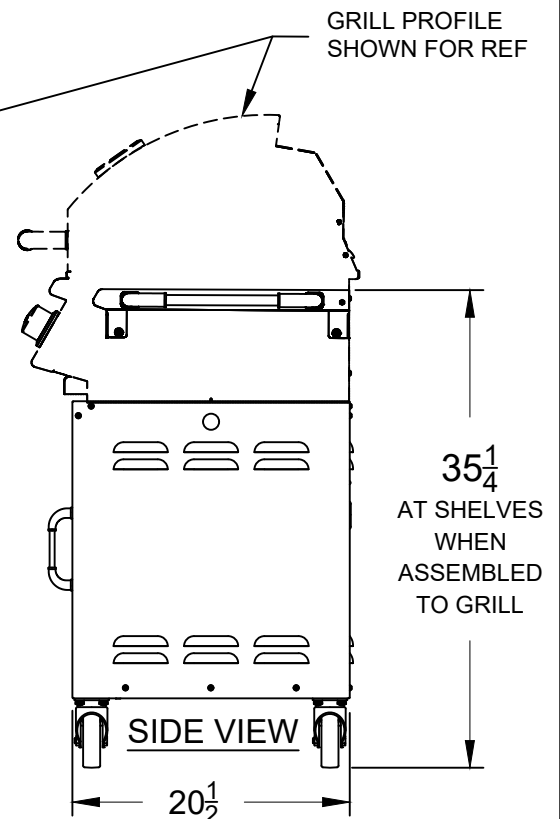

WWW.BULLBBQ.COM

30 INCH PEDESTAL CART
SPEC SHEET
MODEL 45551
USED WITH BULL
30 INCH GRILLS OR GRIDDLE

PERSPECTIVE VIEW
 SHOWN FOR ASSEMBLY REFERENCE
 GRILL AND SIDEKICK SIDEBURNER
 ARE SOLD SEPARATELY

NOTES:

1) ALL DIMENSIONS ARE IN INCH UNITS