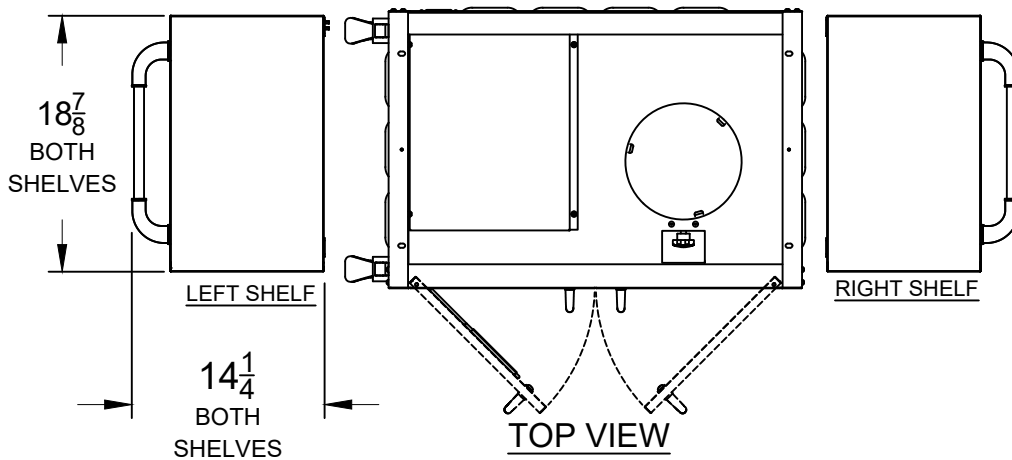

WWW.BULLBBQ.COM

30 INCH PEDESTAL CART
SPEC SHEET
MODEL 45551
USED WITH BULL
30 INCH GRILLS OR GRIDDLE

PERSPECTIVE VIEW
 SHOWN FOR ASSEMBLY REFERENCE
 GRILL AND SIDEKICK SIDEBURNER
 ARE SOLD SEPARATELY

NOTES:

1) ALL DIMENSIONS ARE IN INCH UNITS