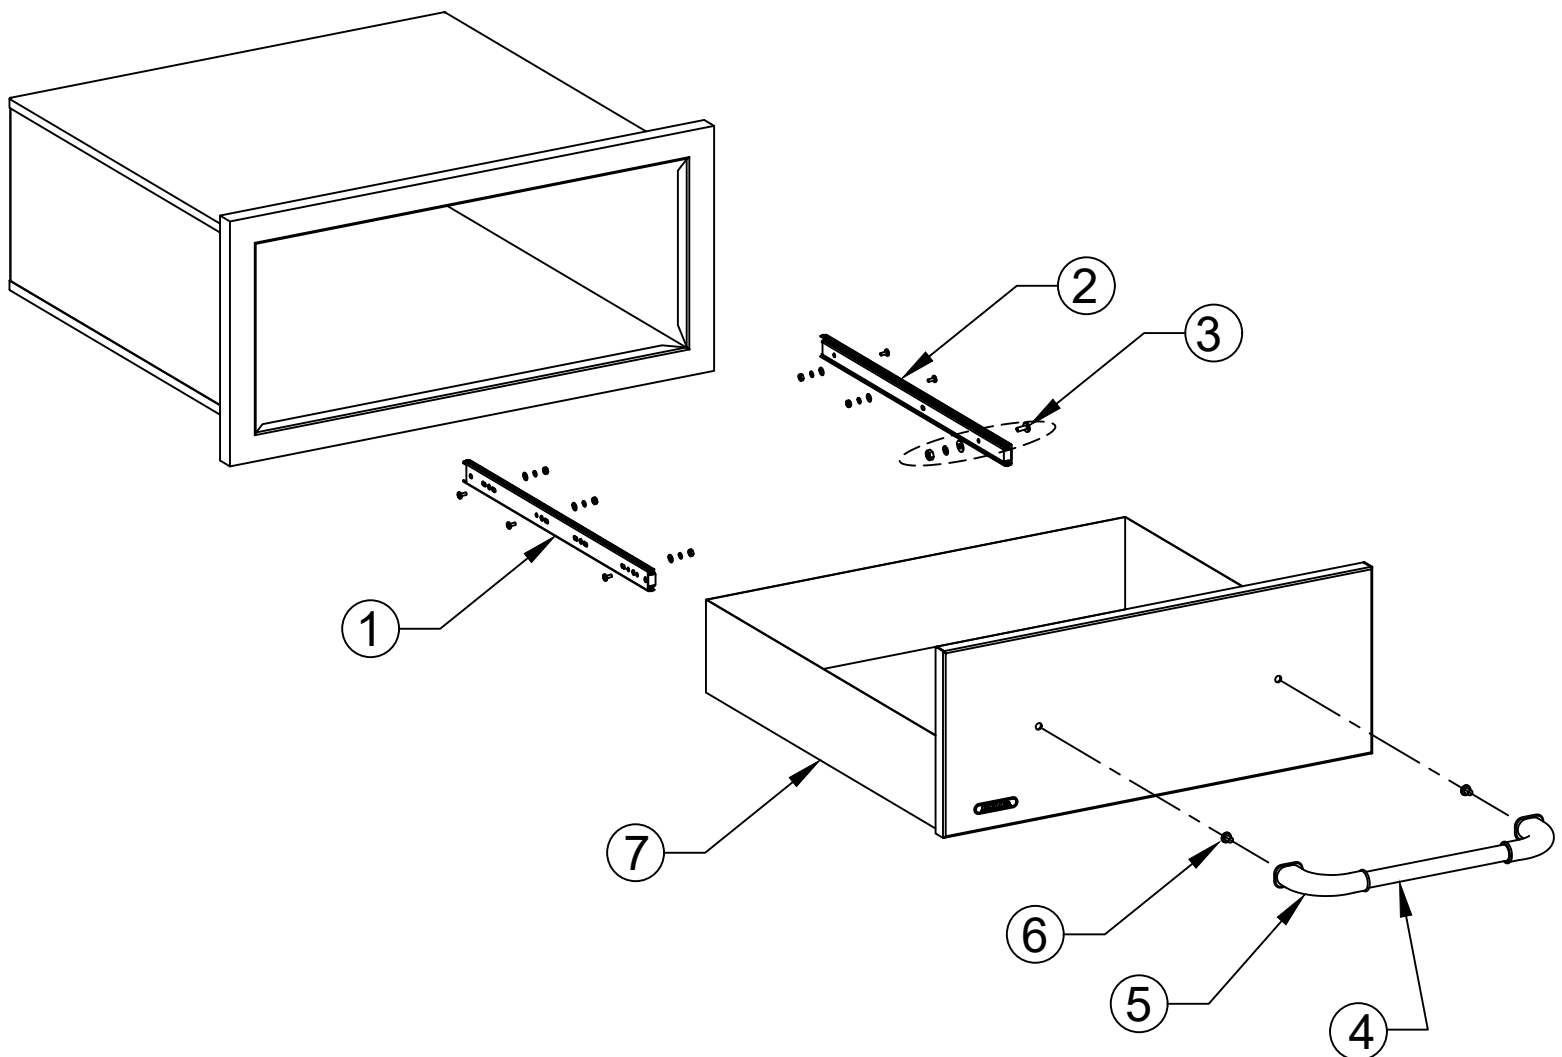

WWW.BULLBBQ.COM

**EXPLODED VIEW
WITH PARTS LIST**

SKU# 19980

LARGE SINGLE DRAWER
WITH REVEAL

REPLACEMENT PARTS LIST

ITEM #	BULL SKU#	DESCRIPTION	QTY
1	09971	18" PLUG-IN GUIDE TRACK (LEFT)	1
2	09972	18" PLUG-IN GUIDE TRACK (RIGHT)	1
3	09973	GUIDE TRACK INSTALL SCREW SET (FULL SET, BOTH SIDES)	1 SET
4	60105	HANDLE CENTER BAR	1
5	16655	HANDLE END CAP	1 SET
6	16657	HANDLE SCREW SET	1 SET
7	19981	REPLACEMENT DRAWER	1