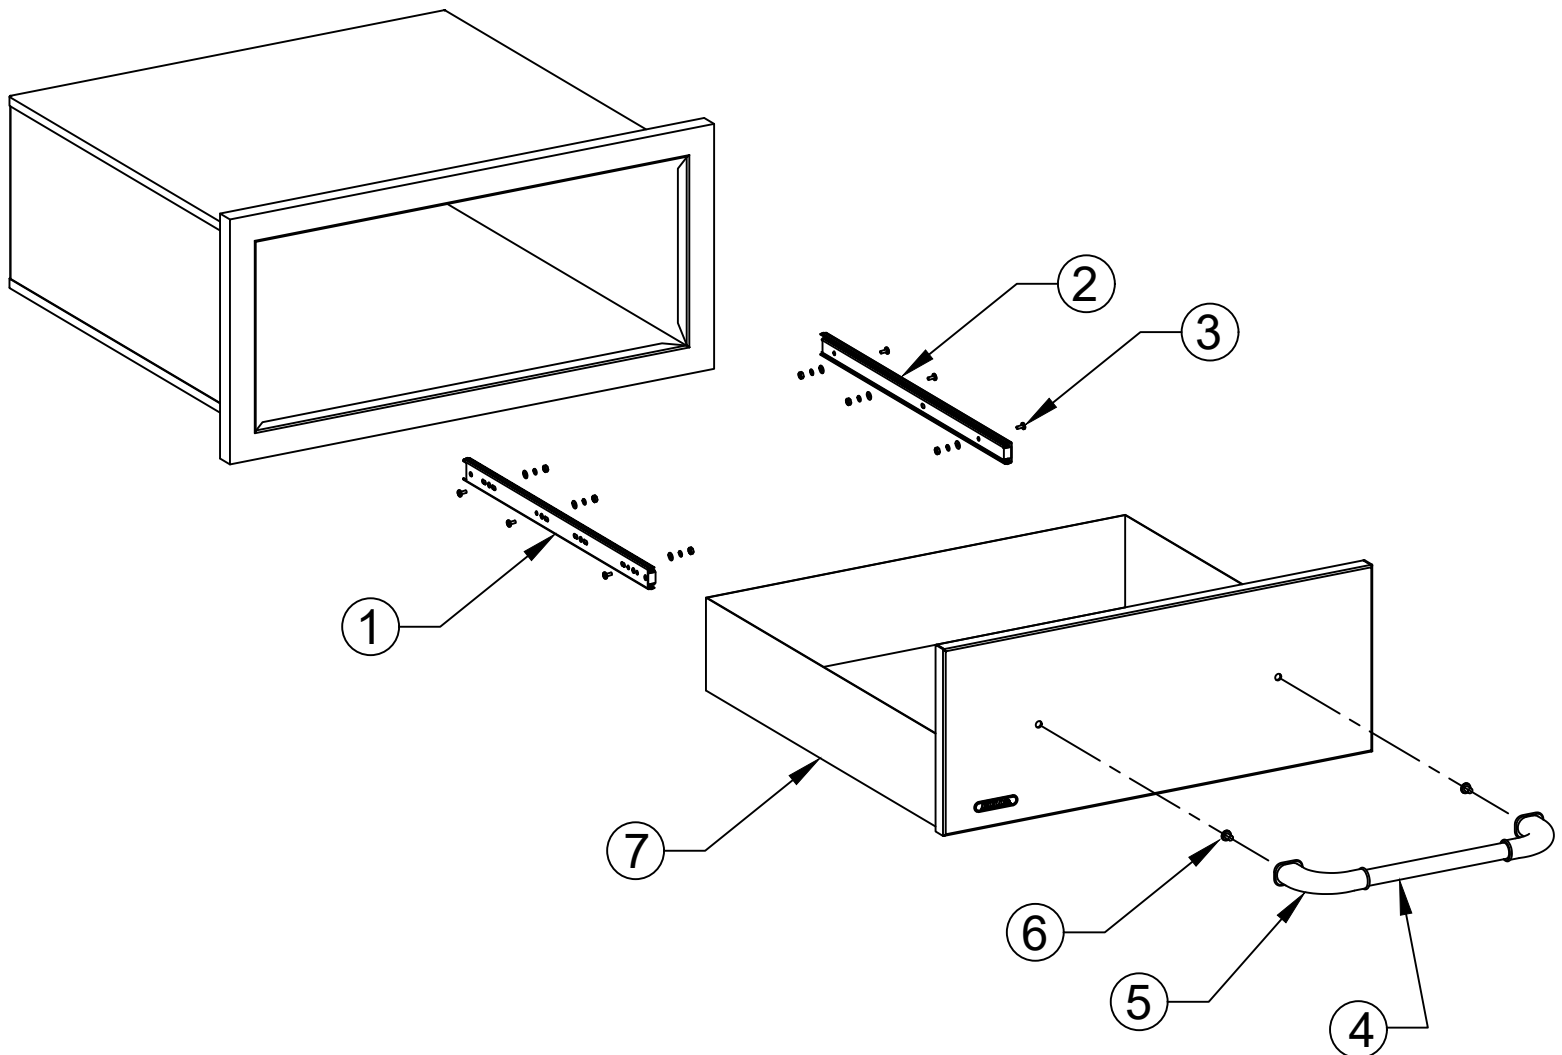

WWW.BULLBBQ.COM

EXPLODED VIEW WITH PARTS LIST

ITEM # 19980 LARGE SINGLE DRAWER WITH REVEAL

REPLACEMENT PARTS LIST

ITEM #	PART #	DESCRIPTION	QTY
1	09971	18" PLUG-IN GUIDE TRACK (LEFT)	1
2	09972	18" PLUG-IN GUIDE TRACK (RIGHT)	1
3	09973	GUIDE TRACK INSTALL SCREW SET (FULL SET, BOTH SIDES)	1 SET
4	16656	HANDLE CENTER BAR	1
5	16655	HANDLE END CAP	1 SET
6	16657	HANDLE SCREW SET	1 SET
7	19981	REPLACEMENT DRAWER	1