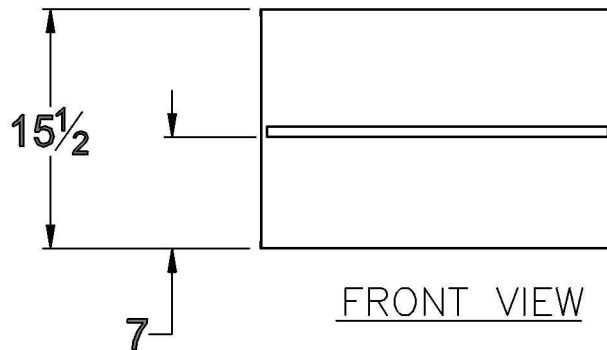

WWW.BULLBBQ.COM

SPEC SHEET ITEM#89972
SINGLE HORIZONTAL ACCESS
DOOR PANTRY INSERT

ISOMETRIC VIEW

TOP VIEW

SIDE VIEW

FRONT VIEW

NOTES:

1. ALL DIMENSIONS ARE IN INCHES