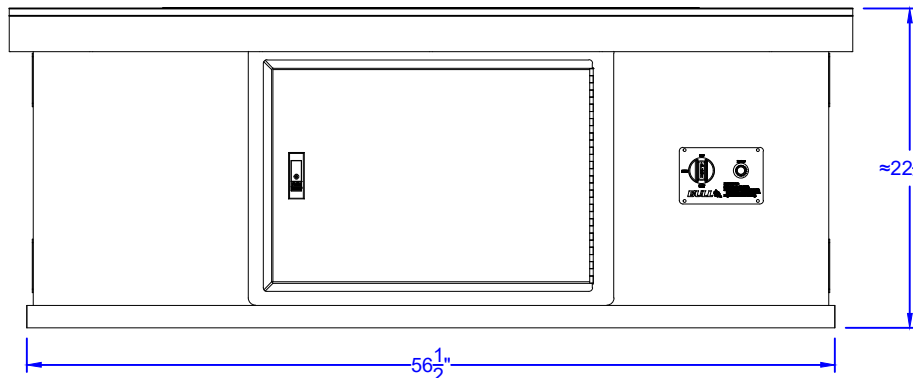

# HIGH PROFILE SLIM RECTANGLE FIRE PIT SPEC SHEET

**ITEM # 61008 LP**  
**#61009 NG**

TOP VIEW

PERSPECTIVE VIEW

FRONT VIEW

RIGHT SIDE VIEW

**NOTES:**

- 1) ALL DIMENSIONS ARE IN INCH UNITS
- 2) 6" MAX ON ALL STUB-UPS.
- 3) SHOWN WITH H-BURNER