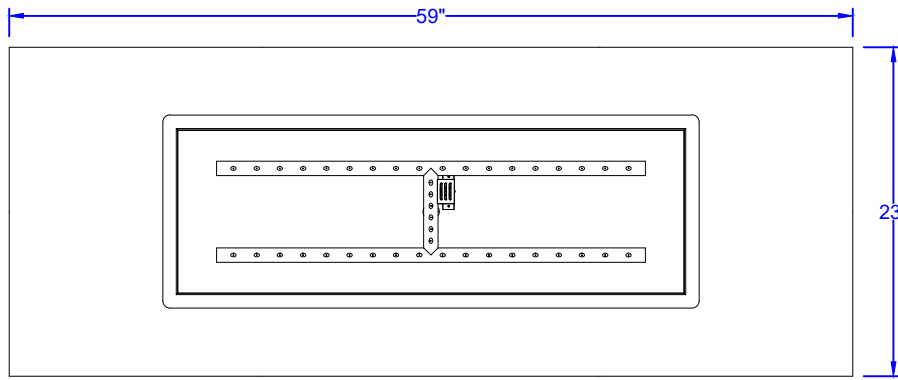

# HIGH PROFILE SLIM RECTANGLE FIRE PIT SPEC SHEET

**ITEM # 61008 LP**  
**#61009 NG**

TOP VIEW

PERSPECTIVE VIEW

FRONT VIEW

RIGHT SIDE VIEW

**NOTES:**

- 1) ALL DIMENSIONS ARE IN INCH UNITS
- 2) 6" MAX ON ALL STUB-UPS.
- 3) SHOWN WITH H-BURNER