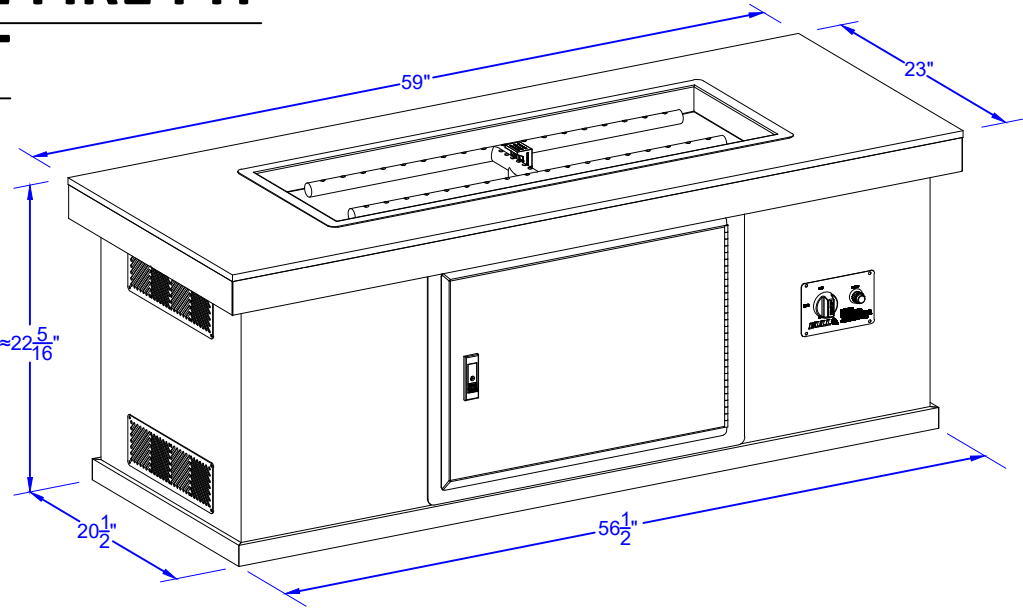

# HIGH PROFILE SLIM RECTANGLE FIRE PIT SPEC SHEET

**ITEM # 61008 LP**  
**#61009 NG**

TOP VIEW

PERSPECTIVE VIEW

FRONT VIEW

RIGHT SIDE VIEW

**NOTES:**

- 1) ALL DIMENSIONS ARE IN INCH UNITS
- 2) 6" MAX ON ALL STUB-UPS.
- 3) SHOWN WITH H-BURNER