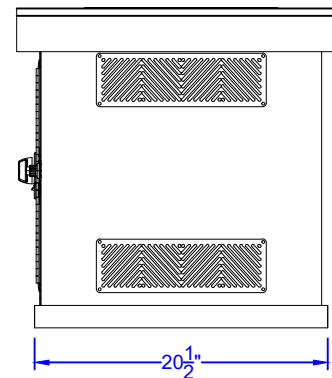

# HIGH PROFILE SLIM RECTANGLE FIRE PIT SPEC SHEET

**ITEM # 61008 LP**  
**#61009 NG**

TOP VIEW

PERSPECTIVE VIEW

FRONT VIEW

RIGHT SIDE VIEW

**NOTES:**

- 1) ALL DIMENSIONS ARE IN INCH UNITS
- 2) 6" MAX ON ALL STUB-UPS.
- 3) SHOWN WITH H-BURNER