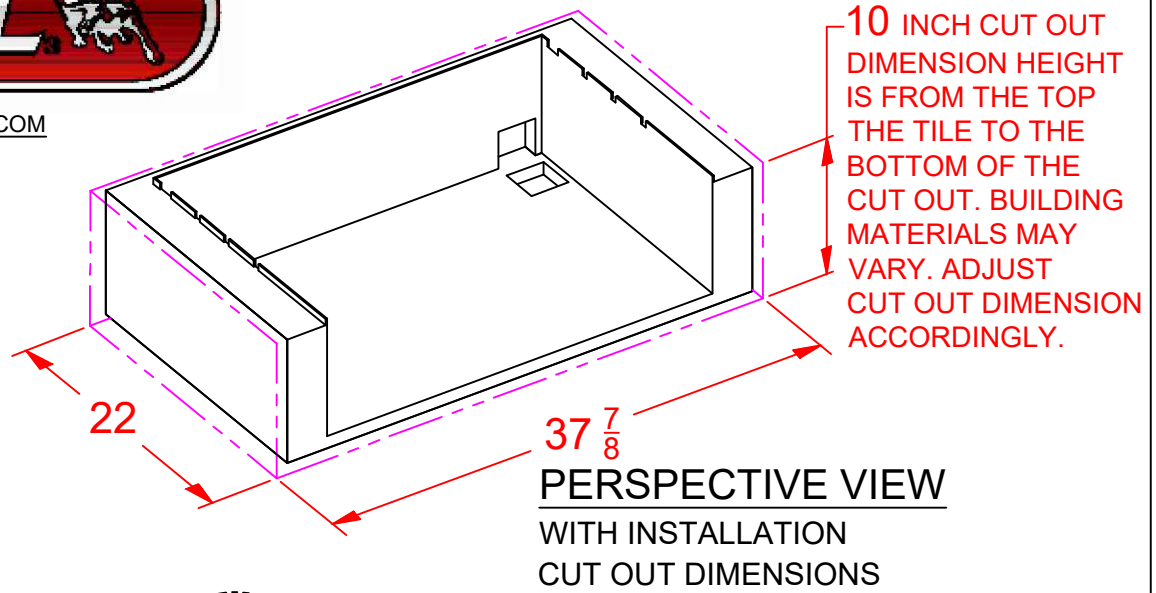

WWW.BULLBBQ.COM

SPEC SHEET
ITEM # 47017
30 INCH
GRILL INSULATION
JACKET

SEE DETAIL FOR OPENING DETAILS

SEE DETAIL FOR OPENING DETAILS

NOTES:

- 1) ALL DIMENSIONS ARE IN INCH UNITS
- 2) REFER TO PERSPECTIVE VIEW FOR INSTALLATION CUTOUT DIMENSIONS.