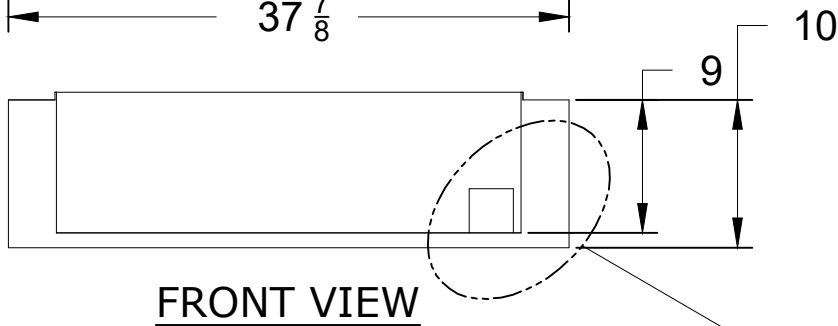

WWW.BULLBBQ.COM

SPEC SHEET
ITEM # 47017
30 INCH
GRILL INSULATION
JACKET

SEE DETAIL FOR OPENING DETAILS

SEE DETAIL FOR OPENING DETAILS

NOTES:

- 1) ALL DIMENSIONS ARE IN INCH UNITS
- 2) REFER TO PERSPECTIVE VIEW FOR INSTALLATION CUTOUT DIMENSIONS.