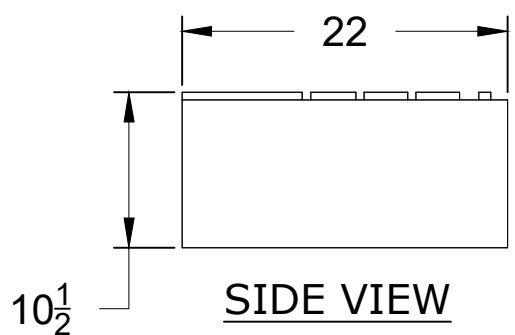

WWW.BULLBBQ.COM

SPEC SHEET
ITEM # 47017
30 INCH
GRILL INSULATION
JACKET

SEE DETAIL FOR OPENING DETAILS

SEE DETAIL FOR OPENING DETAILS

NOTES:

- 1) ALL DIMENSIONS ARE IN INCH UNITS
- 2) REFER TO PERSPECTIVE VIEW FOR INSTALLATION CUTOUT DIMENSIONS.