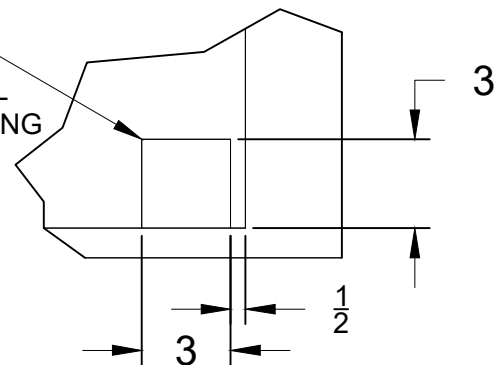

WWW.BULLBBQ.COM

SPEC SHEET
ITEM # 47017
30 INCH
GRILL INSULATION
JACKET

SEE DETAIL FOR OPENING DETAILS

SEE DETAIL FOR OPENING DETAILS

NOTES:

- 1) ALL DIMENSIONS ARE IN INCH UNITS
- 2) REFER TO PERSPECTIVE VIEW FOR INSTALLATION CUTOUT DIMENSIONS.