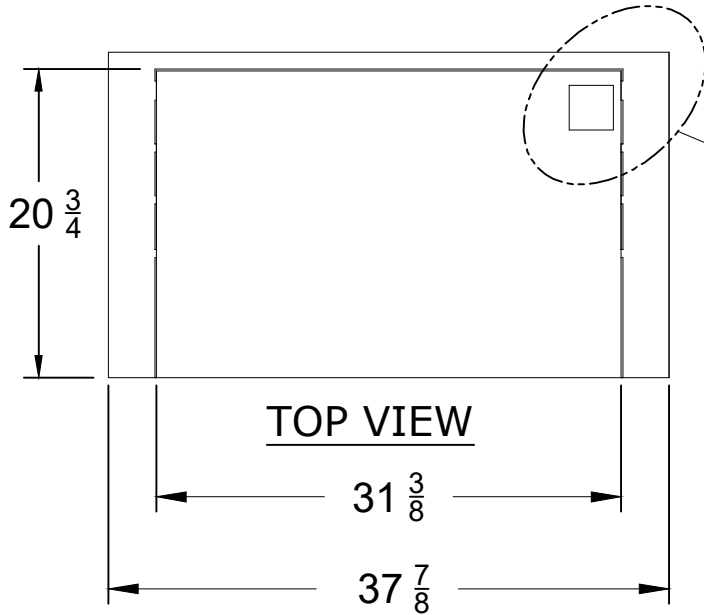

WWW.BULLBBQ.COM

SPEC SHEET
ITEM # 47017
30 INCH
GRILL INSULATION
JACKET

SEE DETAIL FOR OPENING DETAILS

SEE DETAIL FOR OPENING DETAILS

NOTES:

- 1) ALL DIMENSIONS ARE IN INCH UNITS
- 2) REFER TO PERSPECTIVE VIEW FOR INSTALLATION CUTOUT DIMENSIONS.