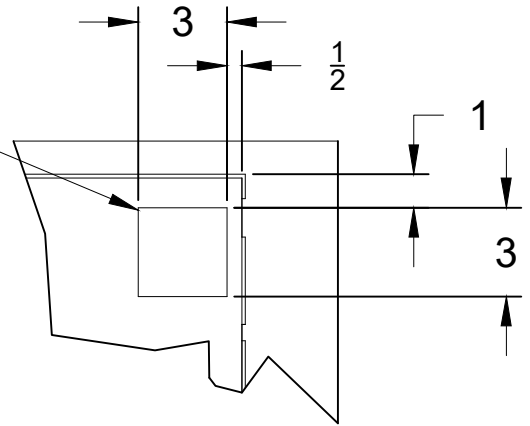

WWW.BULLBBQ.COM

SPEC SHEET
ITEM # 47017
30 INCH
GRILL INSULATION
JACKET

SEE DETAIL FOR OPENING DETAILS

SEE DETAIL FOR OPENING DETAILS

NOTES:

- 1) ALL DIMENSIONS ARE IN INCH UNITS
- 2) REFER TO PERSPECTIVE VIEW FOR INSTALLATION CUTOUT DIMENSIONS.