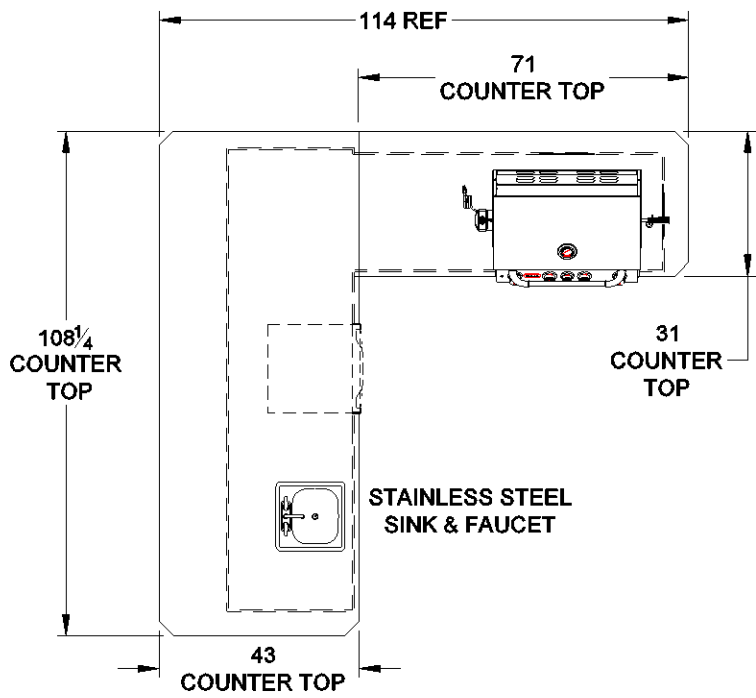

WWW.BULLBBQ.COM

SPEC SHEET

GOURMET Q ISLAND

- NOTES:**
1. ALL DIMENSIONS ARE IN INCHES.
 2. FOR ROCK FINISHES ADD 1 1/2 INCHES TO BASE DIMENSIONS.