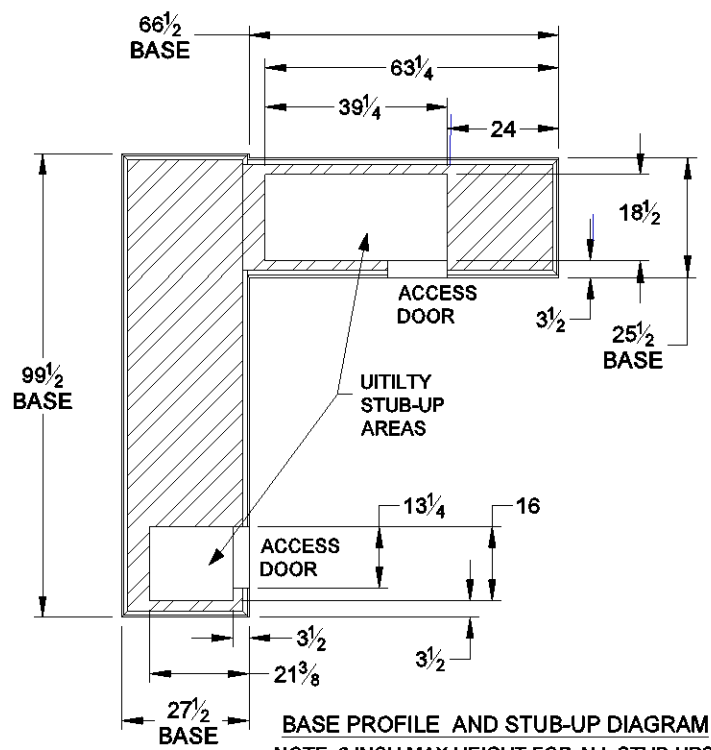

WWW.BULLBBQ.COM

SPEC SHEET

GOURMET Q ISLAND

- NOTES:**
1. ALL DIMENSIONS ARE IN INCHES.
 2. FOR ROCK FINISHES ADD 1 1/2 INCHES TO BASE DIMENSIONS.