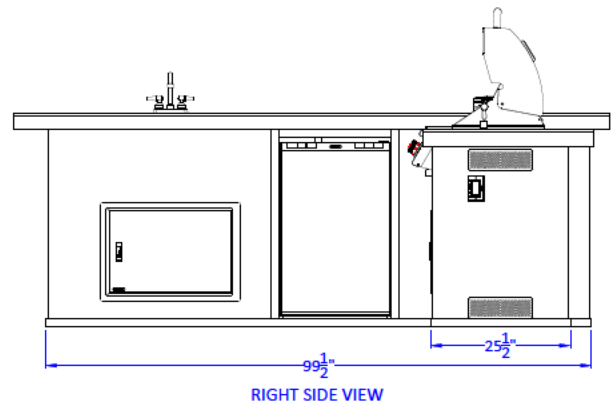

WWW.BULLBBQ.COM

GOURMET Q ISLAND SPEC SHEET

PERSPECTIVE VIEW

TOP VIEW

FRONT VIEW

RIGHT SIDE VIEW

NOTES:

- 1) ALL DIMENSIONS ARE IN INCH UNITS
- 2) FOR ROCK FINISHES, ADD 1-1/2" ON ALL BASE SIDES.
- 3) 6" MAX ON ALL STUB-UPS.
- 4) SHOWN WITH 4-BURNER ANGUS GRILL & STANDARD FEATURES