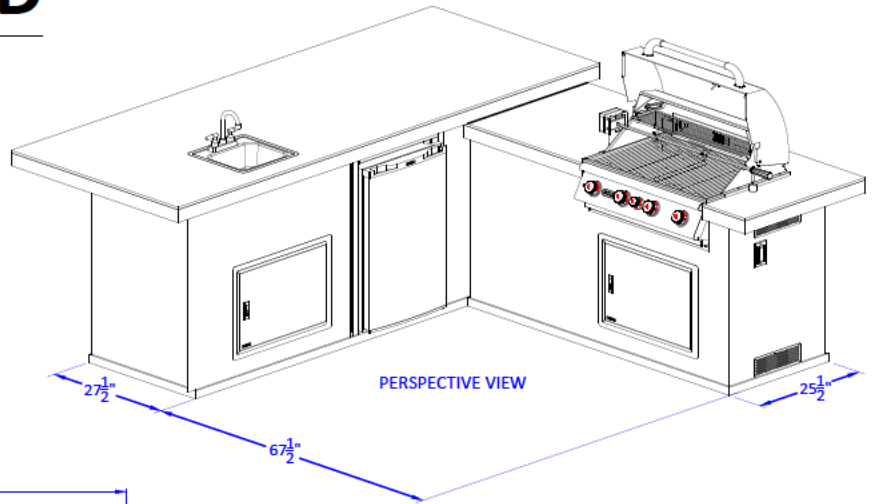

WWW.BULLBBQ.COM

GOURMET Q ISLAND SPEC SHEET

PERSPECTIVE VIEW

TOP VIEW

FRONT VIEW

RIGHT SIDE VIEW

NOTES:

- 1) ALL DIMENSIONS ARE IN INCH UNITS
- 2) FOR ROCK FINISHES, ADD 1-1/2" ON ALL BASE SIDES.
- 3) 6" MAX ON ALL STUB-UPS.
- 4) SHOWN WITH 4-BURNER ANGUS GRILL & STANDARD FEATURES