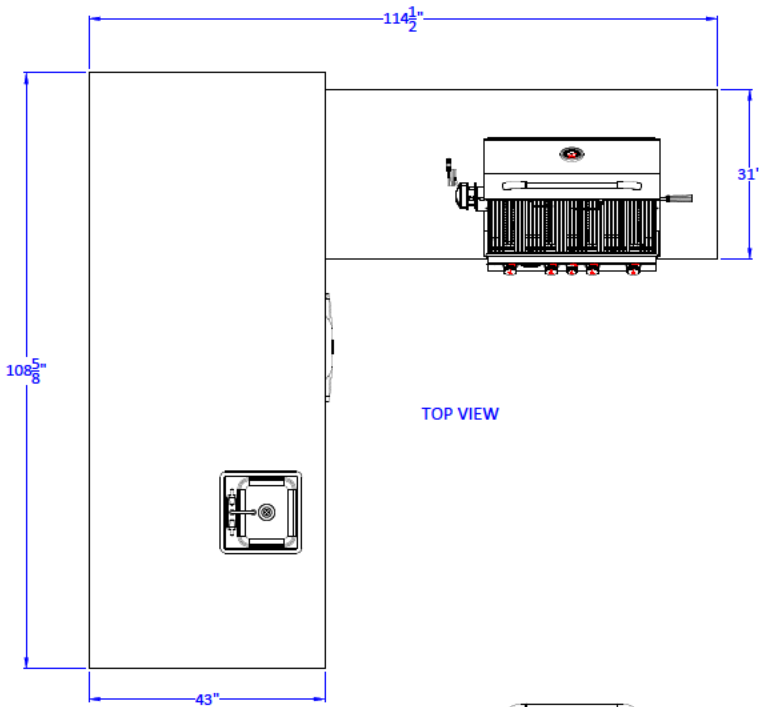

WWW.BULLBBQ.COM

GOURMET Q ISLAND SPEC SHEET

PERSPECTIVE VIEW

TOP VIEW

FRONT VIEW

RIGHT SIDE VIEW

NOTES:

- 1) ALL DIMENSIONS ARE IN INCH UNITS
- 2) FOR ROCK FINISHES, ADD 1-1/2" ON ALL BASE SIDES.
- 3) 6" MAX ON ALL STUB-UPS.
- 4) SHOWN WITH 4-BURNER ANGUS GRILL & STANDARD FEATURES