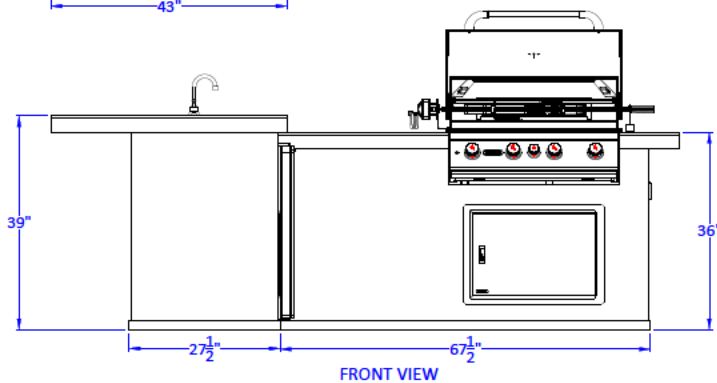

WWW.BULLBBQ.COM

GOURMET Q ISLAND SPEC SHEET

PERSPECTIVE VIEW

TOP VIEW

FRONT VIEW

RIGHT SIDE VIEW

NOTES:

- 1) ALL DIMENSIONS ARE IN INCH UNITS
- 2) FOR ROCK FINISHES, ADD 1-1/2" ON ALL BASE SIDES.
- 3) 6" MAX ON ALL STUB-UPS.
- 4) SHOWN WITH 4-BURNER ANGUS GRILL & STANDARD FEATURES