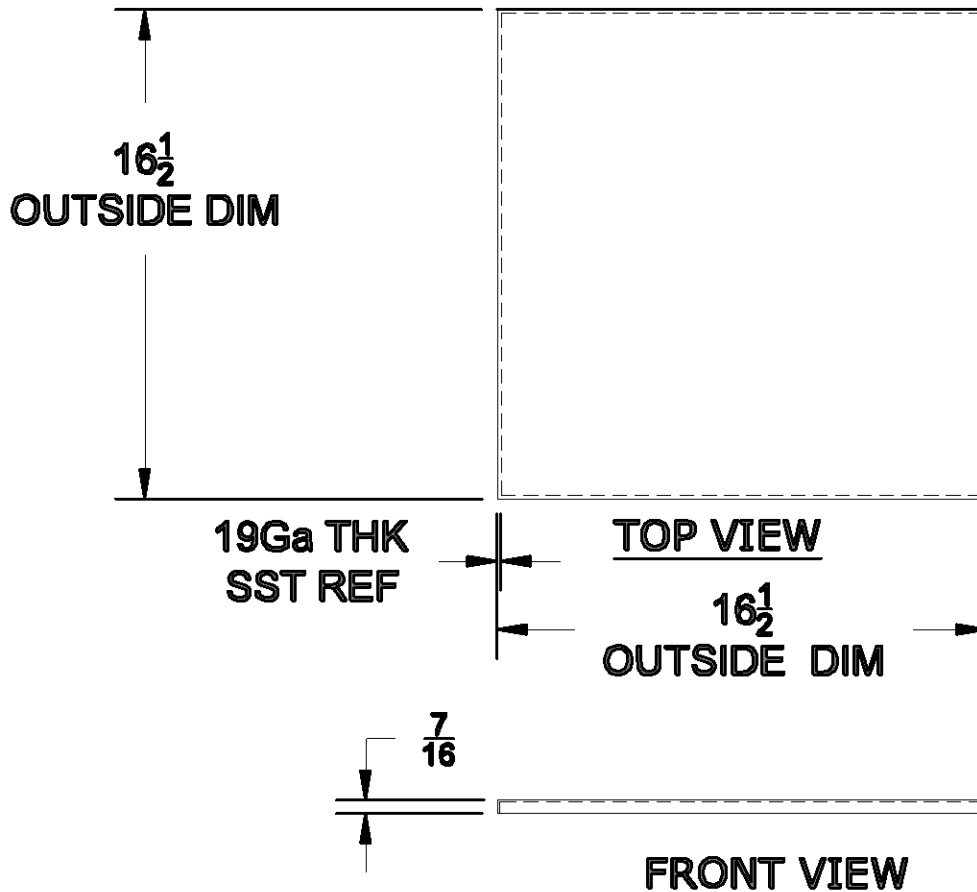

WWW.BULLBBQ.COM

SPEC SHEET
ITEM # 86539
FIRE PIT COVER
CIRCULAR BURNER

PERSPECTIVE VIEW

NOTES:

- 1) ALL DIMENSIONS ARE IN INCH UNITS
- 2) REFER TO PAGES 2-4 FOR WARRANTY POLICY

v.2022.5.10