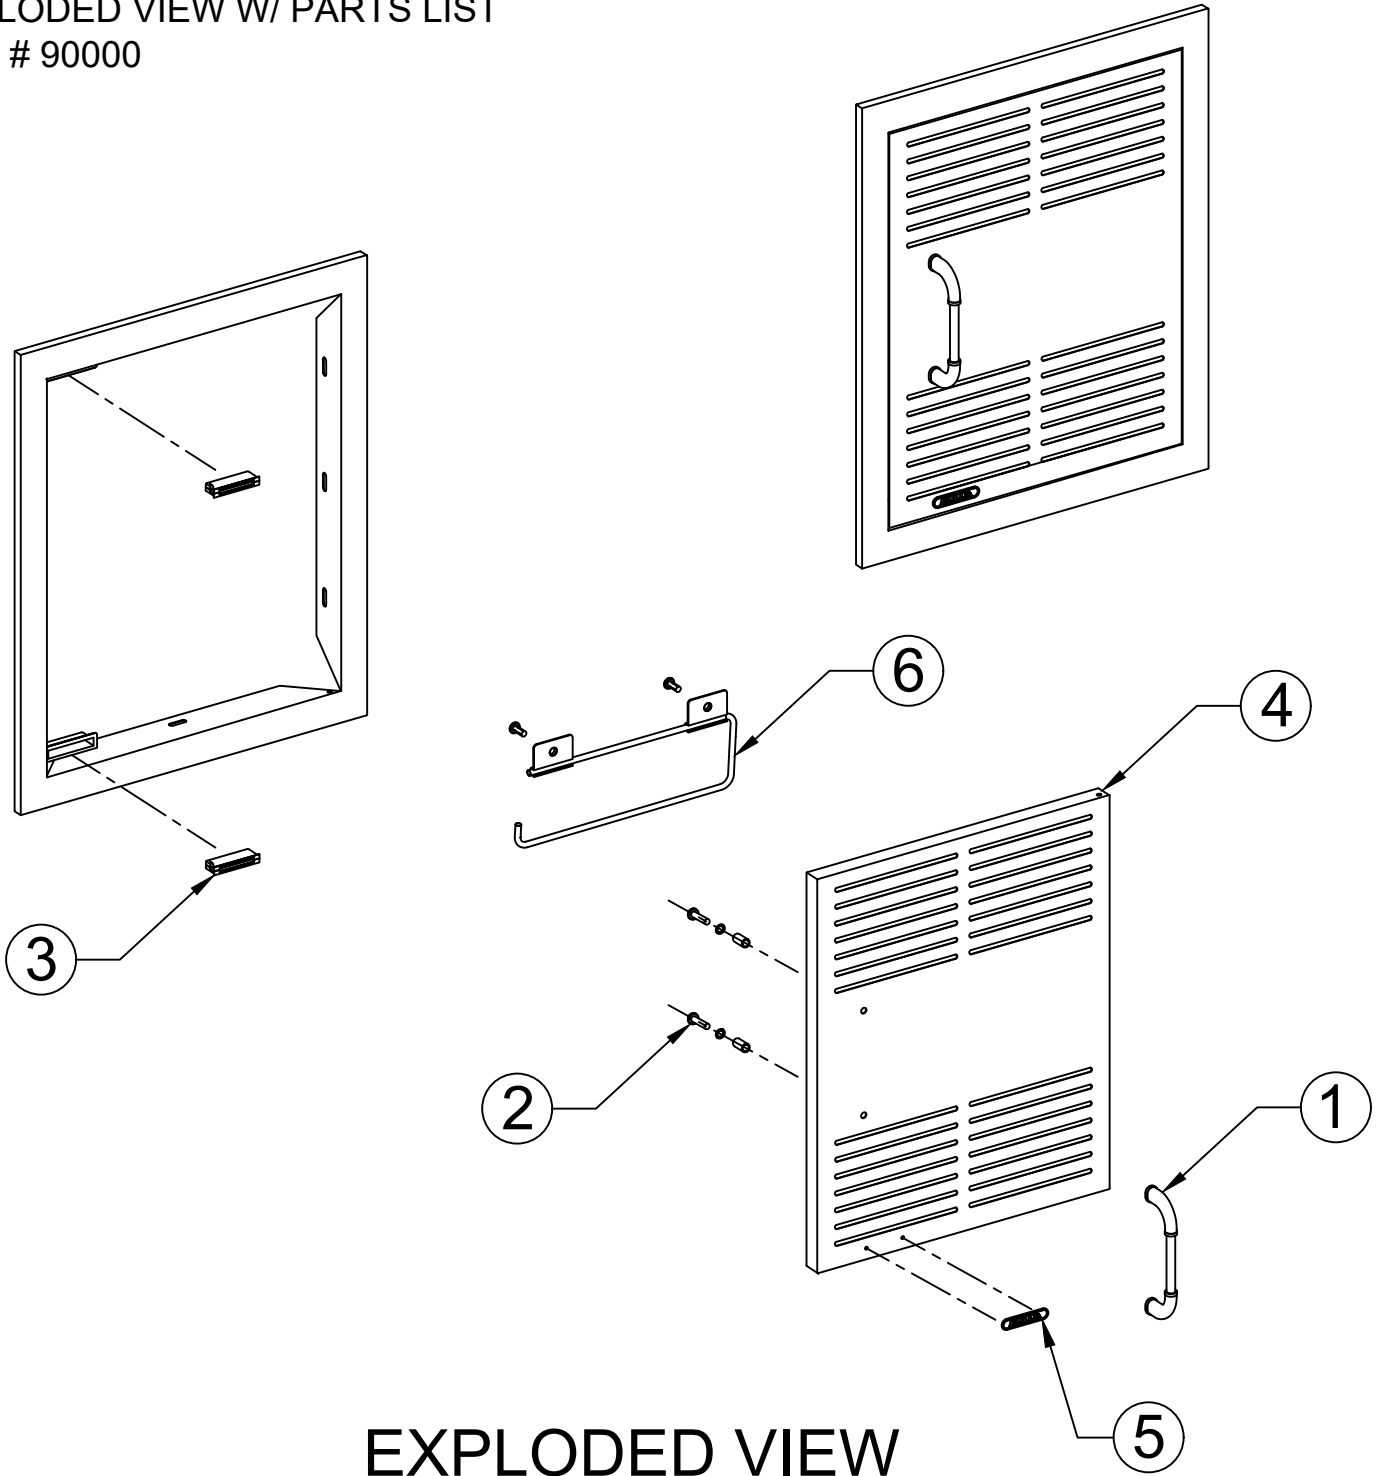

WWW.BULLBBQ.COM

DUAL LINED VENTED VERTICAL  
SINGLE DOOR WITH REVEAL  
(RIGHT HINGED)  
EXPLODED VIEW W/ PARTS LIST  
SKU # 90000

### REPLACEMENT PARTS LIST

DWG NO.	BULL SKU NO.	DESCRIPTION	QTY
1	89979	REPLACEMENT DOOR	1
2	16572 OR 16619	DOOR HANDLE	1
3	16515	DOOR HANDLE MOUNTING HARDWARE	1
4	16548	DOOR MAGNET	2
5	16577	DOOR LOGO PLATE	1
6	73000	PAPER TOWEL RACK	1