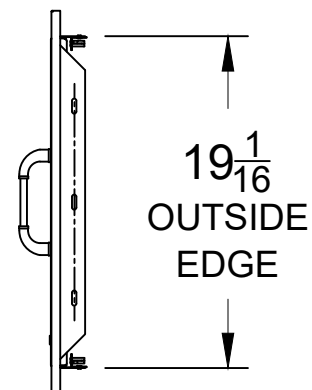

# DUAL LINED SINGLE VENTED VERTICAL DOOR WITH REVEAL

SPEC SHEET  
SKU# 90000

TOP VIEW

PERSPECTIVE VIEW  
WITH INSTALLATION  
CUT OUT DIMENSIONS

FRONT VIEW

SIDE VIEW

## NOTES:

- 1) ALL DIMENSIONS ARE IN INCH UNITS
- 2) REFER TO PERSPECTIVE VIEW FOR INSTALLATION CUTOUT DIMENSIONS.