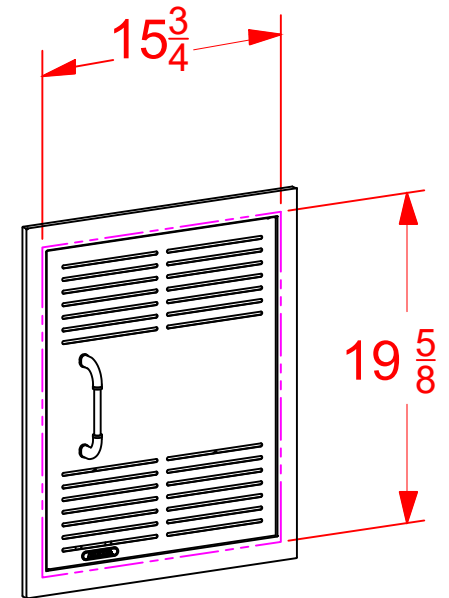

# DUAL LINED SINGLE VENTED VERTICAL DOOR WITH REVEAL

SPEC SHEET  
SKU# 90000

TOP VIEW

PERSPECTIVE VIEW  
WITH INSTALLATION  
CUT OUT DIMENSIONS

FRONT VIEW

SIDE VIEW

## NOTES:

- 1) ALL DIMENSIONS ARE IN INCH UNITS
- 2) REFER TO PERSPECTIVE VIEW FOR INSTALLATION CUTOUT DIMENSIONS.