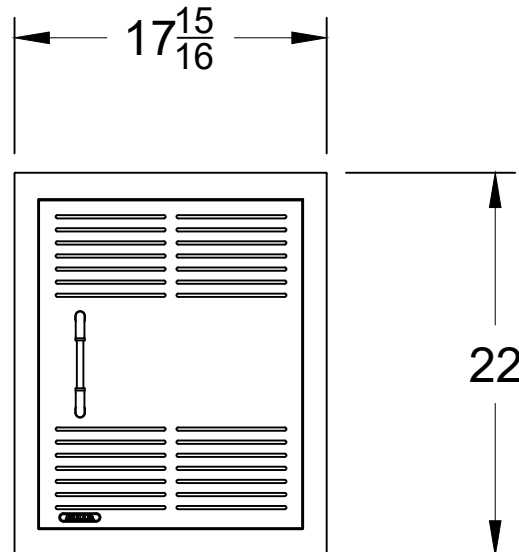

# DUAL LINED SINGLE VENTED VERTICAL DOOR WITH REVEAL

SPEC SHEET  
SKU# 90000

TOP VIEW

PERSPECTIVE VIEW  
WITH INSTALLATION  
CUT OUT DIMENSIONS

FRONT VIEW

SIDE VIEW

## NOTES:

- 1) ALL DIMENSIONS ARE IN INCH UNITS
- 2) REFER TO PERSPECTIVE VIEW FOR INSTALLATION CUTOUT DIMENSIONS.