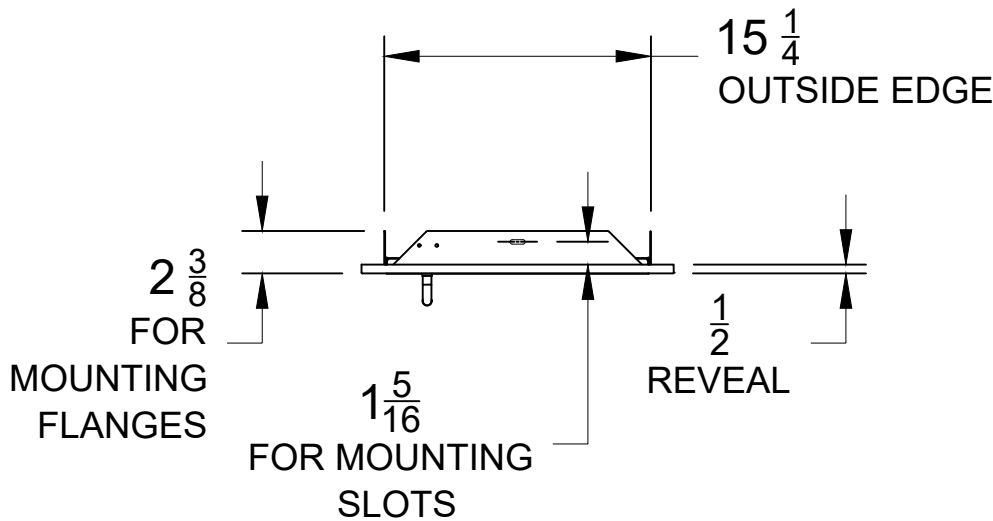

# DUAL LINED SINGLE VENTED VERTICAL DOOR WITH REVEAL

SPEC SHEET  
SKU# 90000

TOP VIEW

PERSPECTIVE VIEW  
WITH INSTALLATION  
CUT OUT DIMENSIONS

FRONT VIEW

SIDE VIEW

## NOTES:

- 1) ALL DIMENSIONS ARE IN INCH UNITS
- 2) REFER TO PERSPECTIVE VIEW FOR INSTALLATION CUTOUT DIMENSIONS.