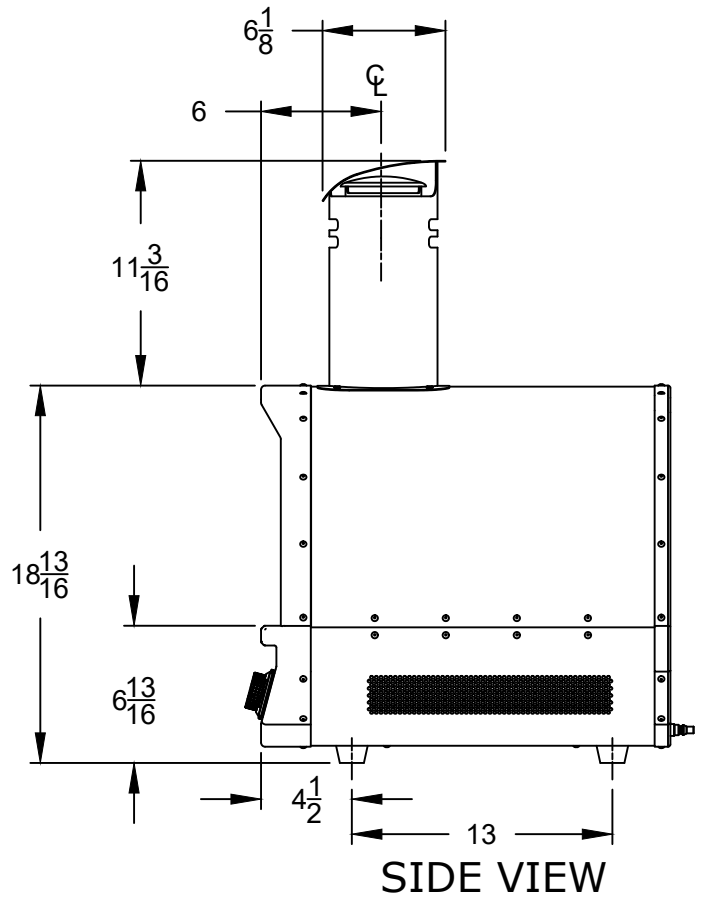

www.BULLBBQ.COM

DUAL FUEL COUNTERTOP PIZZA OVEN

SPEC SHEET

MODELS

69550 LP (LIQUID PROPANE)

69564 NG (NATURAL GAS)

PERSPECTIVE VIEW

NOTES:

1) ALL DIMENSIONS ARE IN INCH UNITS