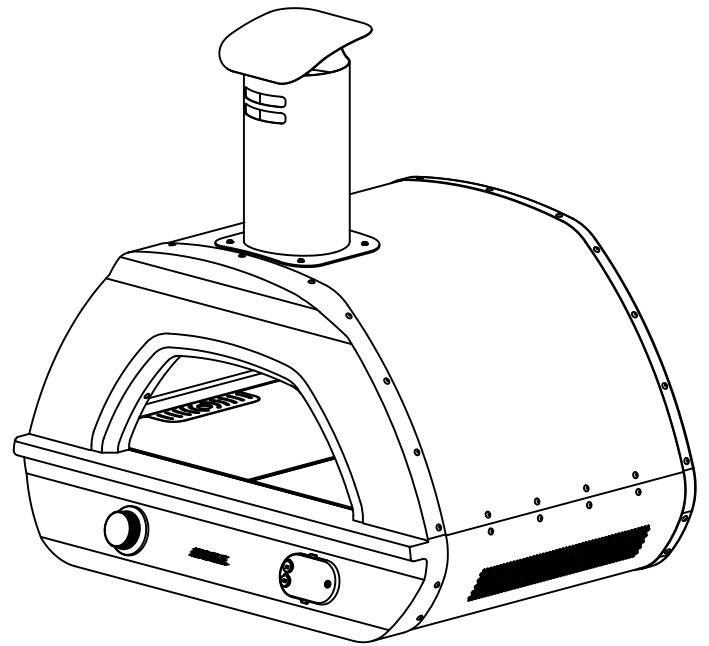

www.BULLBBQ.COM

DUAL FUEL COUNTERTOP PIZZA OVEN

SPEC SHEET

MODELS

69550 LP (LIQUID PROPANE)

69564 NG (NATURAL GAS)

PERSPECTIVE VIEW

NOTES:

1) ALL DIMENSIONS ARE IN INCH UNITS