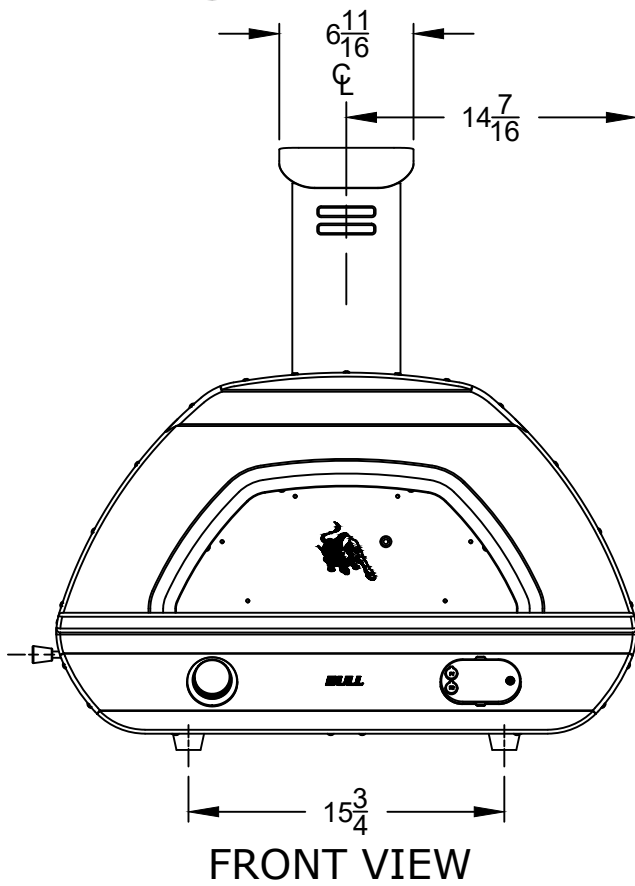

www.BULLBBQ.COM

DUAL FUEL COUNTERTOP PIZZA OVEN

SPEC SHEET

MODELS

69550 LP (LIQUID PROPANE)

69564 NG (NATURAL GAS)

PERSPECTIVE VIEW

NOTES:

1) ALL DIMENSIONS ARE IN INCH UNITS